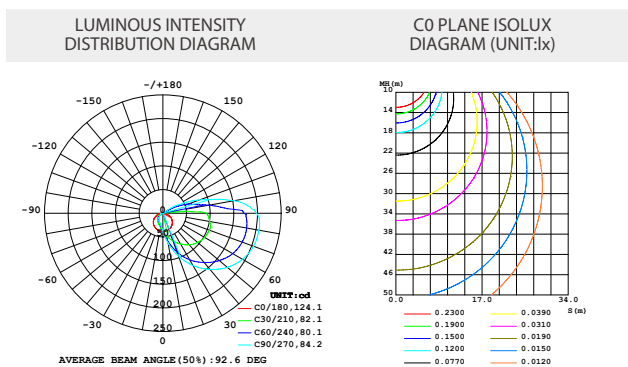

**•FE05WS-P0-G1 40X9xx 24V70S W08L05**

- High light efficiency, up to 120LM/W
- High color consistency, SDCM<5

**TECHNICAL DETAILS**

Product No.	FE05WS-P0-G1 40X9xx 24V70S W08L05
Power	4.8W/M 1.46W/ft
Voltage	DC24V
CRI	90
Led Qty	70LEDs/M
Length/Reel	5M
Working Temperature	-20~50°C
Storage Temperature	-30~80°C
Voltage Range	23 ~25V dc
Reverse Voltage	25V dc

**LIGHT DISTRIBUTION**

**LUMENS PER METER**

Color Temperature	
2700K	530lm
3000K	550lm
4000K	580lm
5000K	580lm
6000K	550lm

**DIMENSION**

**ACCESSORIES SPECIFICATION**

Name	Item Number	Note
① SL Series	LD-SL-8BB-2	*Optional
② SL Series	LD-SL-8XB-2	*Optional
③ Fixed holder	LD-KZ-8DJ	*Optional
④ Fixed holder	LD-KZ-8LB	*Optional
⑤ Fast connector	LD-XC-JXD-D2	*Optional
⑥ Fast connector	LD-XC-JXD-H2	*Optional
⑦ Fast connector	LD-XC-JXD-T2	*Optional
⑧ FPC connector	LD-FPC-8SMD-L	*Optional
⑨ FPC connector	LD-FPC-8SMD-T	*Optional
⑩ FPC connector	LD-FPC-8SMD-X	*Optional
⑪ SE Series	LD-SE-N8BB-2	*Optional
⑫ SE Series	LD-SE-N8XB-2	*Optional