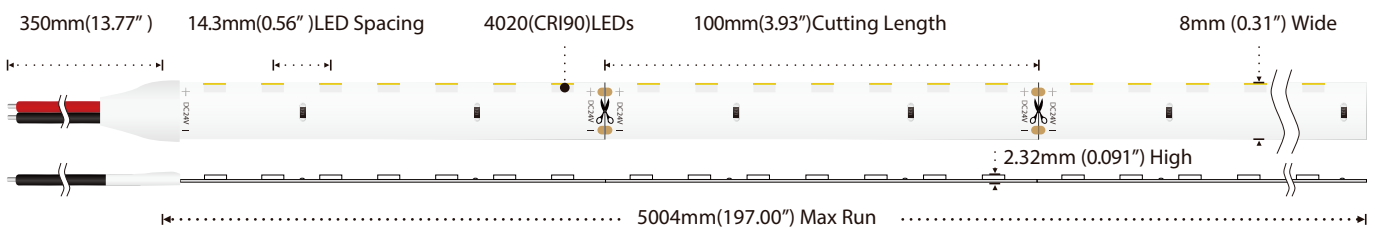

**•FE05WS-P0-G1 40X9xx 24V70S W08L05**

- High light efficiency, up to 120LM/W
- High color consistency, SDCM<5

**TECHNICAL DETAILS**

Product No.	FE05WS-P0-G1 40X9xx 24V70S W08L05
Power	4.8W/M 1.46W/ft
Voltage	DC24V
CRI	90
Led Qty	70LEDs/M
Length/Reel	5M
Working Temperature	-20~50°C
Storage Temperature	-30~80°C
Voltage Range	23 ~25V dc
Reverse Voltage	25V dc

**LIGHT DISTRIBUTION**

**LUMENS PER METER**

Color Temperature	
2700K	530lm
3000K	550lm
4000K	580lm
5000K	580lm
6000K	550lm

**DIMENSION**

**ACCESSORIES SPECIFICATION**

Name	Item Number	Note
① SL Series	LD-SL-8BB-2	*Optional
② SL Series	LD-SL-8XB-2	*Optional
③ Fixed holder	LD-KZ-8DJ	*Optional
④ Fixed holder	LD-KZ-8LB	*Optional
⑤ Fast connector	LD-XC-JXD-D2	*Optional
⑥ Fast connector	LD-XC-JXD-H2	*Optional
⑦ Fast connector	LD-XC-JXD-T2	*Optional
⑧ FPC connector	LD-FPC-8SMD-L	*Optional
⑨ FPC connector	LD-FPC-8SMD-T	*Optional
⑩ FPC connector	LD-FPC-8SMD-X	*Optional
⑪ SE Series	LD-SE-N8BB-2	*Optional
⑫ SE Series	LD-SE-N8XB-2	*Optional

## RECOMMENDED POWER SUPPLIES

Item Number	Description	Input Voltage	Output Voltage	Dimmable	Dimensions
DVH30-24-P0-G1 CP PC	Non-waterproof driver 30W	220-240	DC24V 1.25A	NO	160×42×30
DVH60-24-P0-G1 CP PC	Non-waterproof driver 60W	220-240	DC24V 2.5A	NO	187×45×30.5
DVH75-24-P0-G1 CP PC	Non-waterproof driver 75W	220-240	DC24V 3.125A	NO	187×45×30.5
DVH120-24-P0-G1 CP PC	Non-waterproof driver 120W	220-240	DC24V 5.0A	NO	268×45×30.5
DVH150-24-P0-G1 CP PC	Non-waterproof driver 150W	220-240	DC24V 6.25A	NO	268×45×30.5

## INSTALL

Clean the environment part to be attached with a cloth, as shown in Figure 1, and then tear off the 3M tape on the back of the light belt, and finally stick the light belt on the clean place.