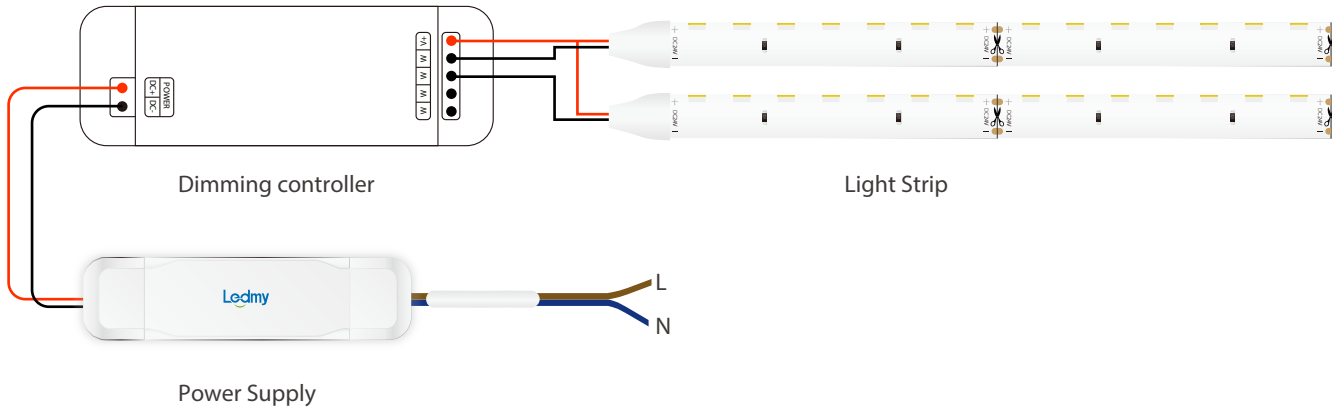

POWER CONNECTION DIAGRAM