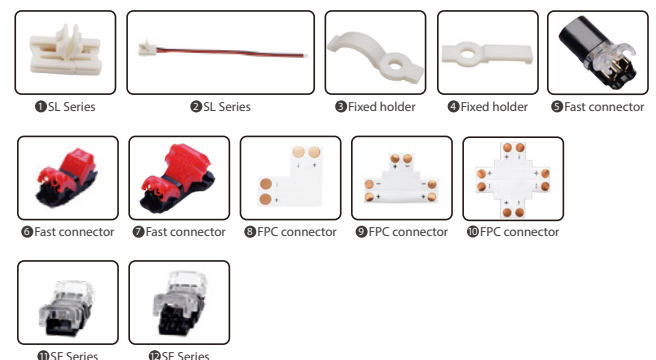

**•FE05WS-P0-G1 40X9xx 24V70S W08L05**

- High light efficiency, up to 120LM/W
- High color consistency, SDCM<5

**TECHNICAL DETAILS**

Product No.	FE05WS-P0-G1 40X9xx 24V70S W08L05
Power	4.8W/M 1.46W/ft
Voltage	DC24V
CRI	90
Led Qty	70LEDs/M
Length/Reel	5M
Working Temperature	-20~50°C
Storage Temperature	-30~80°C
Voltage Range	23 ~25V dc
Reverse Voltage	25V dc

**LIGHT DISTRIBUTION**

**LUMENS PER METER**

Color Temperature	
2700K	530lm
3000K	550lm
4000K	580lm
5000K	580lm
6000K	550lm

**DIMENSION**

**ACCESSORIES SPECIFICATION**

Name	Item Number	Note
① SL Series	LD-SL-8BB-2	*Optional
② SL Series	LD-SL-8XB-2	*Optional
③ Fixed holder	LD-KZ-8DJ	*Optional
④ Fixed holder	LD-KZ-8LB	*Optional
⑤ Fast connector	LD-XC-JXD-D2	*Optional
⑥ Fast connector	LD-XC-JXD-H2	*Optional
⑦ Fast connector	LD-XC-JXD-T2	*Optional
⑧ FPC connector	LD-FPC-8SMD-L	*Optional
⑨ FPC connector	LD-FPC-8SMD-T	*Optional
⑩ FPC connector	LD-FPC-8SMD-X	*Optional
⑪ SE Series	LD-SE-N8BB-2	*Optional
⑫ SE Series	LD-SE-N8XB-2	*Optional

# POWER CONNECTION DIAGRAM

## RECOMMENDED POWER SUPPLIES

Item Number	Description	Input Voltage	Output Voltage	Dimmable	Dimensions
DVH30-24-P0-G1 CP PC	Non-waterproof driver 30W	220-240	DC24V 1.25A	NO	160×42×30
DVH60-24-P0-G1 CP PC	Non-waterproof driver 60W	220-240	DC24V 2.5A	NO	187×45×30.5
DVH75-24-P0-G1 CP PC	Non-waterproof driver 75W	220-240	DC24V 3.125A	NO	187×45×30.5
DVH120-24-P0-G1 CP PC	Non-waterproof driver 120W	220-240	DC24V 5.0A	NO	268×45×30.5
DVH150-24-P0-G1 CP PC	Non-waterproof driver 150W	220-240	DC24V 6.25A	NO	268×45×30.5