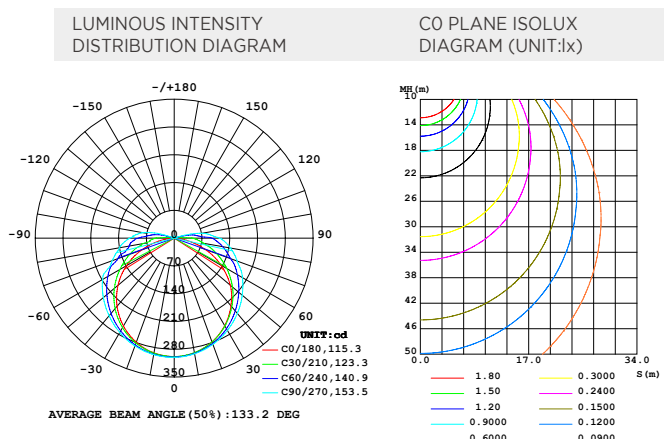

Light Distribution