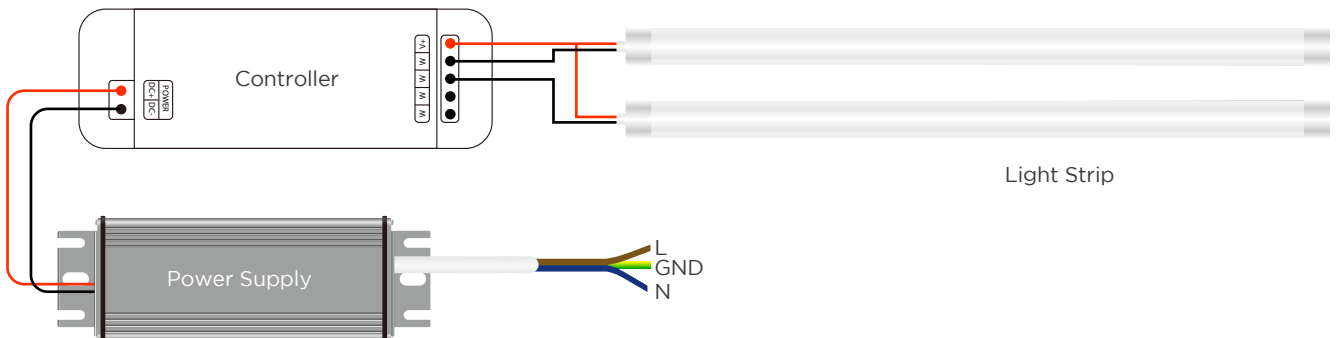

- Beam angle 180°.
- High efficacy 2216 Plus LED inside, Uniform luminescence, Spotless.
- Bendable at horizontal direction.
- Extrusion process, 3M tape, Easy installation.

Lumens

Color Temperature		
● 2700K	815lm/m	248lm/ft
● 3000K	850lm/m	259lm/ft
● 4000K	910lm/m	277lm/ft
● 5000K	910lm/m	277lm/ft
● 6000K	910lm/m	277lm/ft

Light Distribution

Dimension

Tips:

Free cutting. If need solder wire please find the right position of the solder pad before welding.

Power Connection Diagram

Recommended Power Supplies

Item Number	Description	Input Voltage	Output Voltage	Dimmable	Dimensions
DVH75-24-P7-G1LS AL	Waterproof Driver 75W	220-240	DC24V 3.12A	NO	165×60×36.5mm
DVH100-24-P7-G1 LS AL	Waterproof Driver 100W	220-240	DC24V 4.16A	NO	167×60×34.6mm
DVH150-24-P7-G1 LS AL	Waterproof Driver 150W	220-240	DC24V 6.25A	NO	167×60×34.6mm
DVH200-24-P7-G1LS AL	Waterproof Driver 200W	220-240	DC24V 8.33A	NO	216×65×39.5mm
DVH300-24-P7-G1 LS AL	Waterproof Driver 300W	220-240	DC24V 12.5A	NO	265×65×39.5mm

INSTALL

Clean the environment part to be attached with a cloth, as shown in Figure 1, and then tear off the 3M tape on the back of the light belt, and finally stick the light belt on the clean place.

APPLICAITON NOTE