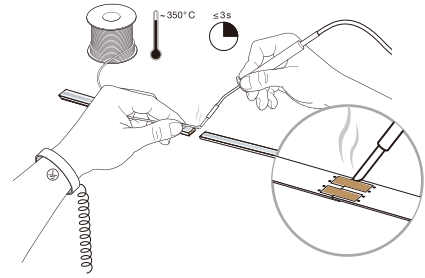

Light Distribution

Dimension

Tips:

Free cutting. If need solder wire please find the right position of the solder pad before welding.

Power Connection Diagram

Recommended Power Supplies

Item Number	Description	Input Voltage	Output Voltage	Dimmable	Dimensions
DVH75-24-P7-G1LS AL	Waterproof Driver 75W	220-240	DC24V 3.12A	NO	165×60×36.5mm
DVH100-24-P7-G1 LS AL	Waterproof Driver 100W	220-240	DC24V 4.16A	NO	167×60×34.6mm
DVH150-24-P7-G1 LS AL	Waterproof Driver 150W	220-240	DC24V 6.25A	NO	167×60×34.6mm
DVH200-24-P7-G1LS AL	Waterproof Driver 200W	220-240	DC24V 8.33A	NO	216×65×39.5mm
DVH300-24-P7-G1 LS AL	Waterproof Driver 300W	220-240	DC24V 12.5A	NO	265×65×39.5mm

INSTALL

Clean the environment part to be attached with a cloth, as shown in Figure 1, and then tear off the 3M tape on the back of the light belt, and finally stick the light belt on the clean place.

APPLICAITON NOTE