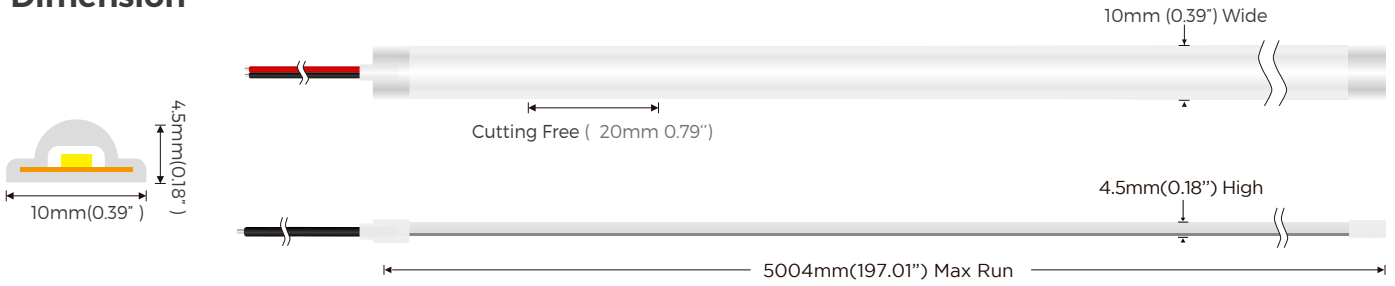

Spotless Lighting / 10x4.5mm 12W 24V IP67

Product No. : FEN12W-P7-G1 22X9x 24V300S1 1045L05

Technical Details

Product No. FEN12W-P7-G1 22X9x 24V300S1 1045L05

Power	12W/M 3.66W/ft
Voltage	DC24V
CRI	90
Led Qty	300LEDs/M 91LEDs/ft
Length/Reel	5M 16.56ft
Working Temperature	-25-60°C
Storage Temperature	-30-80°C
Voltage Range	23 -25V dc
Reverse Voltage	25V dc

- Beam angle 180°.
- High efficacy 2216 Plus LED inside, Uniform luminescence, Spotless.
- Bendable at horizontal direction.
- Extrusion process, 3M tape, Easy installation.

Lumens

Color Temperature		
● 2700K	815lm/m	248lm/ft
● 3000K	850lm/m	259lm/ft
● 4000K	910lm/m	277lm/ft
● 5000K	910lm/m	277lm/ft
● 6000K	910lm/m	277lm/ft

Light Distribution

Dimension

Tips:

Free cutting. If need solder wire please find the right position of the solder pad before welding.

Power Connection Diagram

Recommended Power Supplies

Item Number	Description	Input Voltage	Output Voltage	Dimmable	Dimensions
DVH75-24-P7-G1LS AL	Waterproof Driver 75W	220-240	DC24V 3.12A	NO	165×60×36.5mm
DVH100-24-P7-G1 LS AL	Waterproof Driver 100W	220-240	DC24V 4.16A	NO	167×60×34.6mm
DVH150-24-P7-G1 LS AL	Waterproof Driver 150W	220-240	DC24V 6.25A	NO	167×60×34.6mm
DVH200-24-P7-G1LS AL	Waterproof Driver 200W	220-240	DC24V 8.33A	NO	216×65×39.5mm
DVH300-24-P7-G1 LS AL	Waterproof Driver 300W	220-240	DC24V 12.5A	NO	265×65×39.5mm

INSTALL

Clean the environment part to be attached with a cloth, as shown in Figure 1, and then tear off the 3M tape on the back of the light belt, and finally stick the light belt on the clean place.

APPLICAITON NOTE