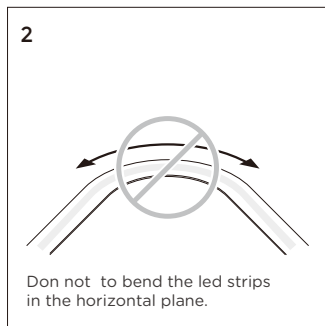

Light Distribution

Dimension

Tips:

Free cutting. If need solder wire please find the right position of the solder pad before welding.

Power Connection Diagram

Recommended Power Supplies

Item Number	Description	Input Voltage	Output Voltage	Dimmable	Dimensions
DVH75-24-P7-G1LS AL	Waterproof Driver 75W	220-240	DC24V 3.12A	NO	165×60×36.5mm
DVH100-24-P7-G1 LS AL	Waterproof Driver 100W	220-240	DC24V 4.16A	NO	167×60×34.6mm
DVH150-24-P7-G1 LS AL	Waterproof Driver 150W	220-240	DC24V 6.25A	NO	167×60×34.6mm
DVH200-24-P7-G1LS AL	Waterproof Driver 200W	220-240	DC24V 8.33A	NO	216×65×39.5mm
DVH300-24-P7-G1 LS AL	Waterproof Driver 300W	220-240	DC24V 12.5A	NO	265×65×39.5mm

INSTALL

Clean the environment part to be attached with a cloth, as shown in Figure 1, and then tear off the 3M tape on the back of the light belt, and finally stick the light belt on the clean place.

APPLICAITON NOTE