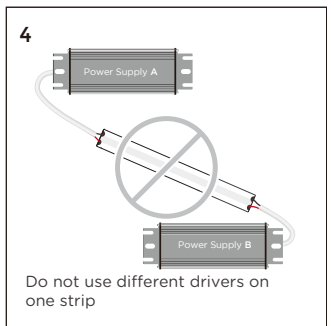

Light Distribution

Dimension

Tips:

Free cutting. If need solder wire please find the right position of the solder pad before welding.

Power Connection Diagram

Recommended Power Supplies

Item Number	Description	Input Voltage	Output Voltage	Dimmable	Dimensions
DVH75-24-P7-G1LS AL	Waterproof Driver 75W	220-240	DC24V 3.12A	NO	165×60×36.5mm
DVH100-24-P7-G1 LS AL	Waterproof Driver 100W	220-240	DC24V 4.16A	NO	167×60×34.6mm
DVH150-24-P7-G1 LS AL	Waterproof Driver 150W	220-240	DC24V 6.25A	NO	167×60×34.6mm
DVH200-24-P7-G1LS AL	Waterproof Driver 200W	220-240	DC24V 8.33A	NO	216×65×39.5mm
DVH300-24-P7-G1 LS AL	Waterproof Driver 300W	220-240	DC24V 12.5A	NO	265×65×39.5mm

INSTALL

Clean the environment part to be attached with a cloth, as shown in Figure 1, and then tear off the 3M tape on the back of the light belt, and finally stick the light belt on the clean place.

APPLICAITON NOTE