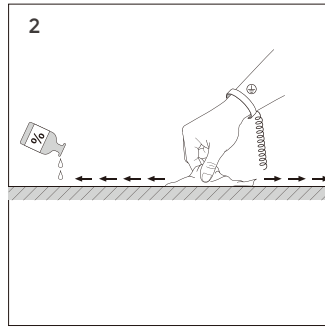

Light Distribution

Dimension

Tips:

Free cutting. If need solder wire please find the right position of the solder pad before welding.

Power Connection Diagram

Recommended Power Supplies

Item Number	Description	Input Voltage	Output Voltage	Dimmable	Dimensions
DVH75-24-P7-G1LS AL	Waterproof Driver 75W	220-240	DC24V 3.12A	NO	165×60×36.5mm
DVH100-24-P7-G1 LS AL	Waterproof Driver 100W	220-240	DC24V 4.16A	NO	167×60×34.6mm
DVH150-24-P7-G1 LS AL	Waterproof Driver 150W	220-240	DC24V 6.25A	NO	167×60×34.6mm
DVH200-24-P7-G1LS AL	Waterproof Driver 200W	220-240	DC24V 8.33A	NO	216×65×39.5mm
DVH300-24-P7-G1 LS AL	Waterproof Driver 300W	220-240	DC24V 12.5A	NO	265×65×39.5mm

INSTALL

Clean the environment part to be attached with a cloth, as shown in Figure 1, and then tear off the 3M tape on the back of the light belt, and finally stick the light belt on the clean place.

APPLICAITON NOTE