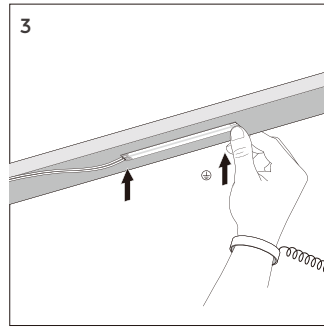

Light Distribution

Dimension

Tips:

Free cutting. If need solder wire please find the right position of the solder pad before welding.

Power Connection Diagram

Recommended Power Supplies

Item Number	Description	Input Voltage	Output Voltage	Dimmable	Dimensions
DVH75-24-P7-G1LS AL	Waterproof Driver 75W	220-240	DC24V 3.12A	NO	165×60×36.5mm
DVH100-24-P7-G1 LS AL	Waterproof Driver 100W	220-240	DC24V 4.16A	NO	167×60×34.6mm
DVH150-24-P7-G1 LS AL	Waterproof Driver 150W	220-240	DC24V 6.25A	NO	167×60×34.6mm
DVH200-24-P7-G1LS AL	Waterproof Driver 200W	220-240	DC24V 8.33A	NO	216×65×39.5mm
DVH300-24-P7-G1 LS AL	Waterproof Driver 300W	220-240	DC24V 12.5A	NO	265×65×39.5mm

INSTALL

Clean the environment part to be attached with a cloth, as shown in Figure 1, and then tear off the 3M tape on the back of the light belt, and finally stick the light belt on the clean place.

APPLICAITON NOTE