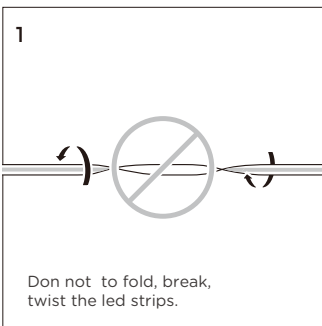

Light Distribution

Dimension

Tips:

Free cutting. If need solder wire please find the right position of the solder pad before welding.

Power Connection Diagram

Recommended Power Supplies

Item Number	Description	Input Voltage	Output Voltage	Dimmable	Dimensions
DVH75-24-P7-G1LS AL	Waterproof Driver 75W	220-240	DC24V 3.12A	NO	165×60×36.5mm
DVH100-24-P7-G1 LS AL	Waterproof Driver 100W	220-240	DC24V 4.16A	NO	167×60×34.6mm
DVH150-24-P7-G1 LS AL	Waterproof Driver 150W	220-240	DC24V 6.25A	NO	167×60×34.6mm
DVH200-24-P7-G1LS AL	Waterproof Driver 200W	220-240	DC24V 8.33A	NO	216×65×39.5mm
DVH300-24-P7-G1 LS AL	Waterproof Driver 300W	220-240	DC24V 12.5A	NO	265×65×39.5mm

INSTALL

Clean the environment part to be attached with a cloth, as shown in Figure 1, and then tear off the 3M tape on the back of the light belt, and finally stick the light belt on the clean place.

APPLICAITON NOTE