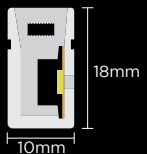

DC 220V High Voltage NEON

Technical Details

Product NO.	Power	Voltage	CRI	Led Qty	CCT/Color	Lumens	Length/Reel
10X18mm	14W/M	220V	90 (2835LEDs)	120LEDs/M	2700K-6000K	490-560lm/m	25M