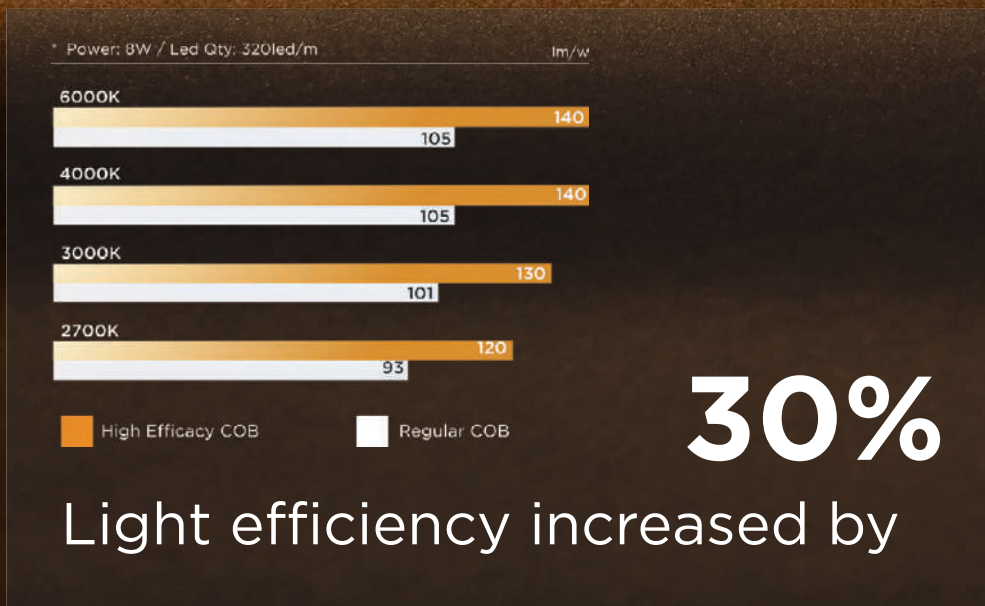

High Efficacy COB

Up to 140lm/w

Bigger Chip, More Stable
No quality risk of lap welding

Technical Details

Power	Voltage	CRI	Led Qty	CCT/Color	Lumens	Length/Reel
8W/M (2.4W/ft)	24V	90	320LEDs/M 97LEDs/ft	2700K-6500K	960-1120lm/m 293-341lm/ft	5M 16.41ft
15W/M (4.57W/ft)	24V	90	480LEDs/M 146LEDs/ft	2700K-6500K	1800-2025lm/m 549-617lm/ft	5M 16.41ft