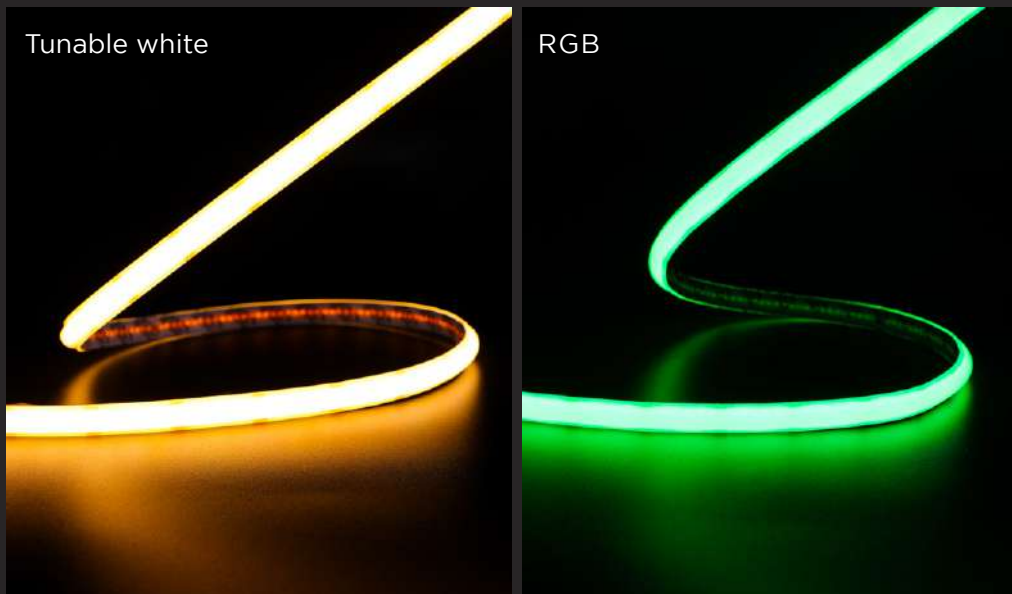

Spotless Series

10x5.5mm

Technical Details

CCT/Color	Voltage	Power	CRI	Led Qty	Lumens	Length/Reel
Tunable CCT	24V	14W/M (4.27W/ft)	90	608LEDs/M 185LEDs/ft	550-720lm/m 168-220lm/ft	5M 16.41ft
RGB	24V	14W/M (4.27W/ft)	/	840LEDs/M 256LEDs/ft	59-375lm/m 18-114lm/ft	5M 16.41ft