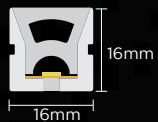

High Efficacy NEON

Up to 96LM/W

Up to IP67

IK08

Dots-free

More stable

Technical Details

Product NO.	Power	Voltage	CRI	Led Qty	CCT/Color	Lumens	Length/Reel
16x16mm	16W/M (4.87W/ft)	24V	90 (2835LEDs)	160LEDs/M 48LEDs/ft	2700K-6000K	1380-1520lm/m 420-463lm/ft	5M 16.4ft