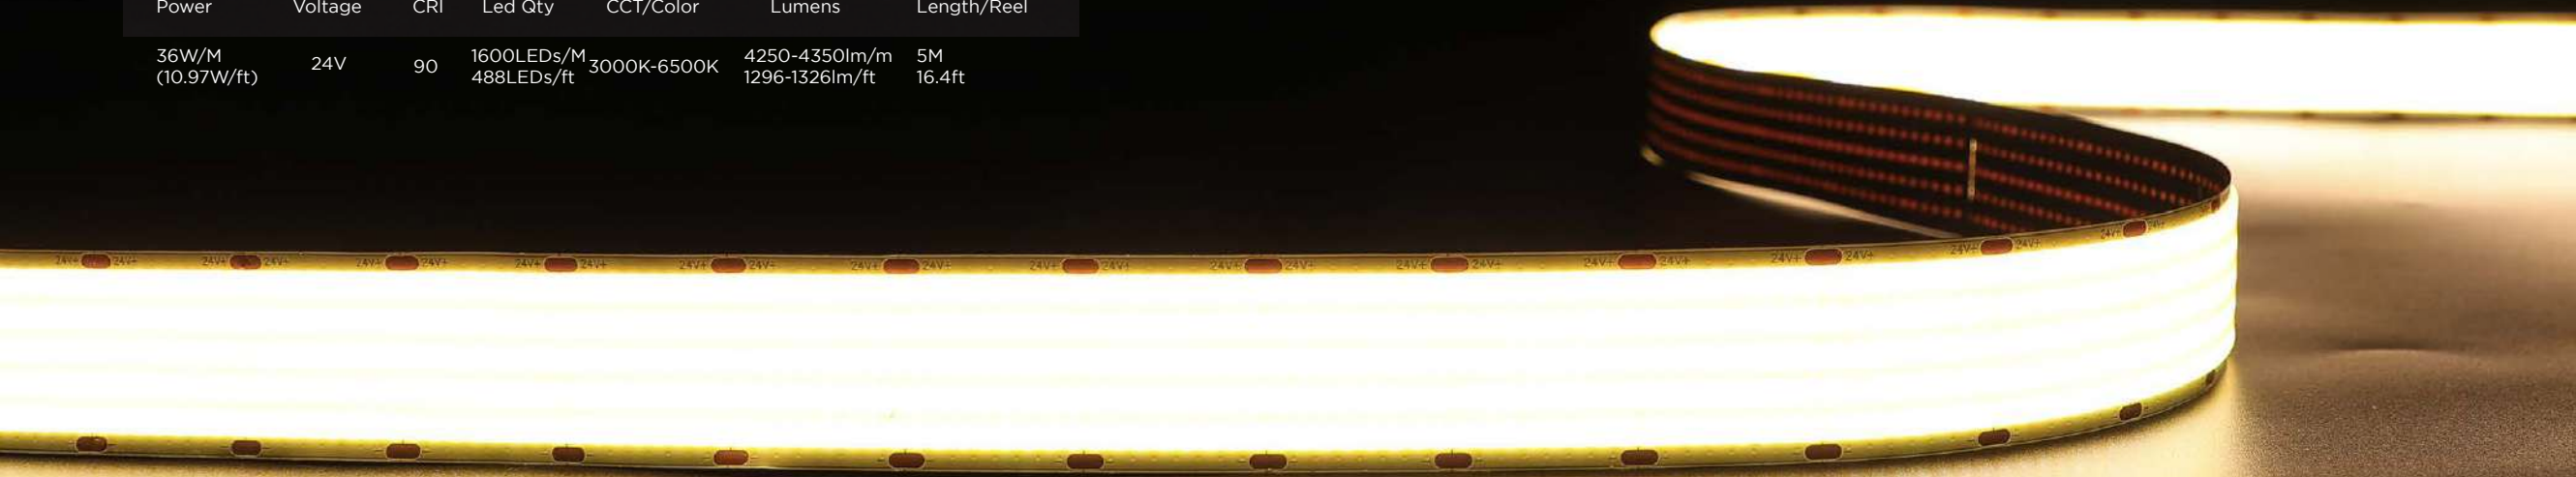

Technical Details

Power	Voltage	CRI	Led Qty	CCT/Color	Lumens	Length/Reel
36W/M (10.97W/ft)	24V	90	1600LEDs/M 488LEDs/ft	3000K-6500K	4250-4350lm/m 1296-1326lm/ft	5M 16.4ft