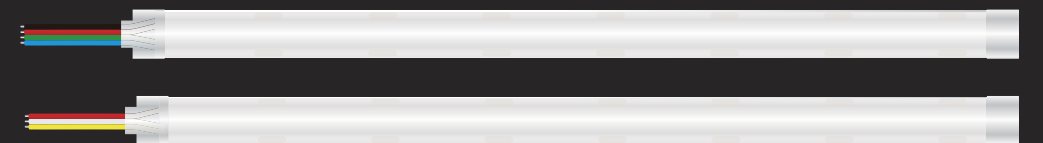

12x6mm

Technical Details

CCT/Color	Power	Voltage	CRI	Led Qty	Lumens	Length/Reel
Tunable CCT	14W/M (4.27W/ft)	24	90	608LEDs/M 185LEDs/ft	490-650lm/m 149-198lm/ft	5M 16.41ft
RGB	14W/M (4.27W/ft)	24	/	840LEDs/M 256LEDs/ft	36-277lm/m 11-84lm/ft	5M 16.41ft