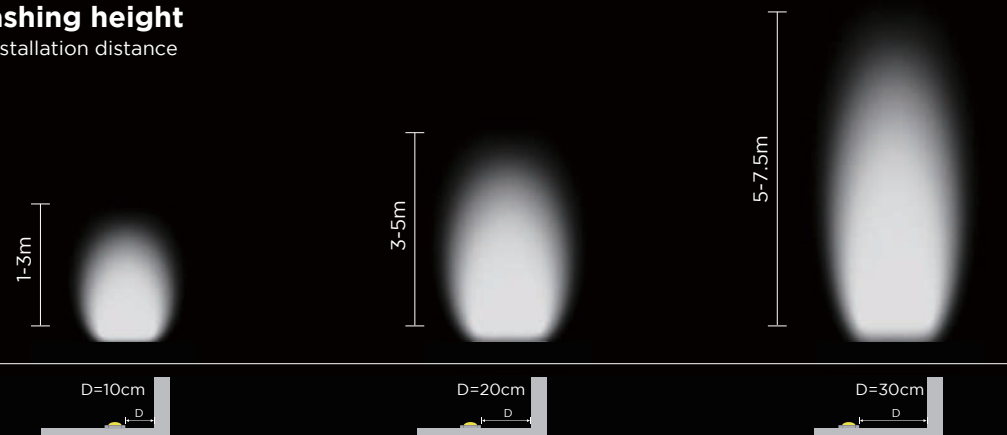

## Washing height

D: Installation distance

Minimum bending diameter  
down to 20cm

20°, 30°  
40°, 15°x 40°

Various beam angle are available.