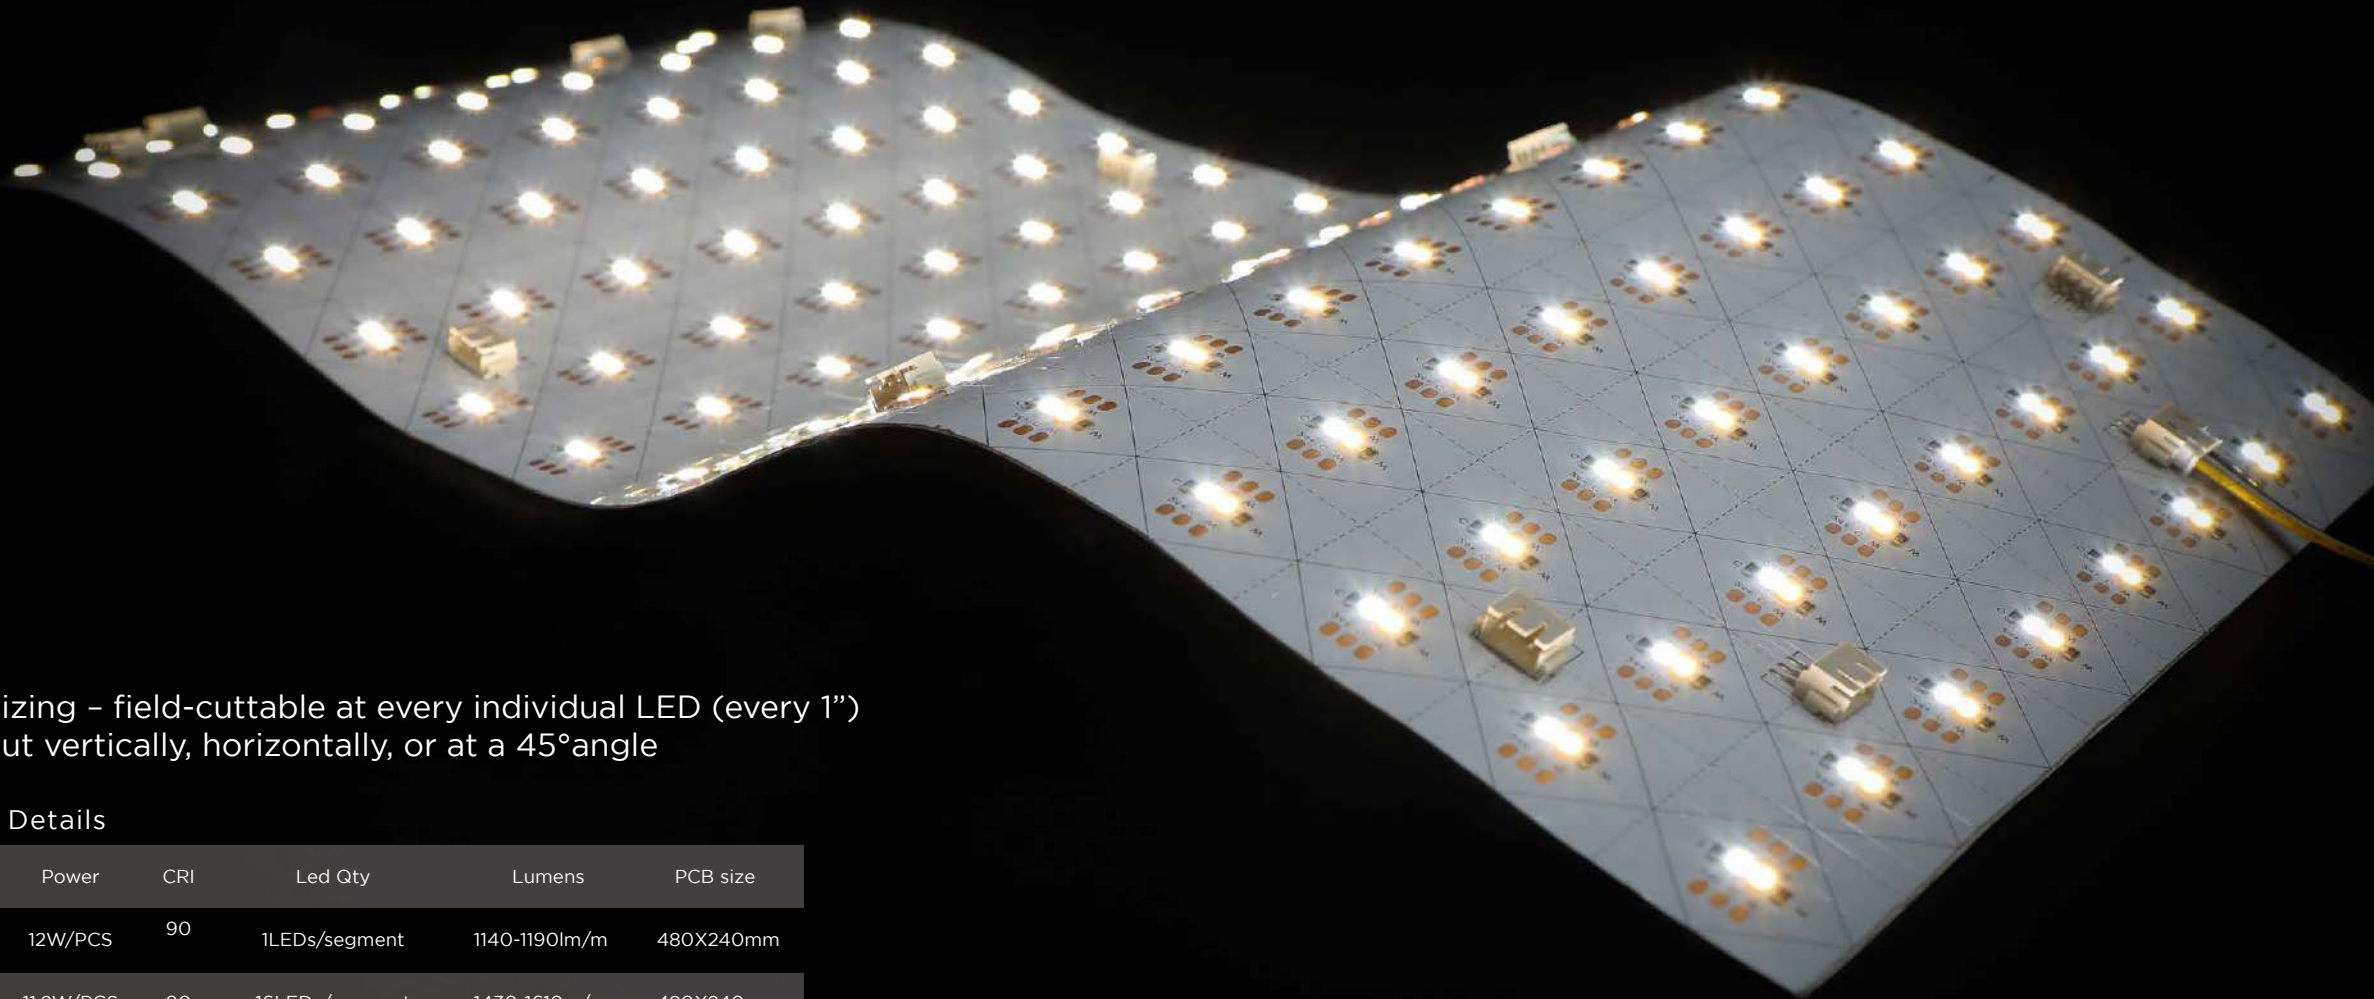

Flexible backlight board

Thin and lightweight

Requiring the thinnest of lighting solutions and space-sensitive backlighting solutions etc.

Precise sizing – field-cutttable at every individual LED (every 1”)
Can be cut vertically, horizontally, or at a 45°angle

Technical Details

CCT/Color	Power	CRI	Led Qty	Lumens	PCB size
White	12W/PCS	90	1LEDs/segment	1140-1190lm/m	480X240mm
Tunable CCT	11.2W/PCS	90	16LEDs/segment	1430-1610m/m	480X240mm