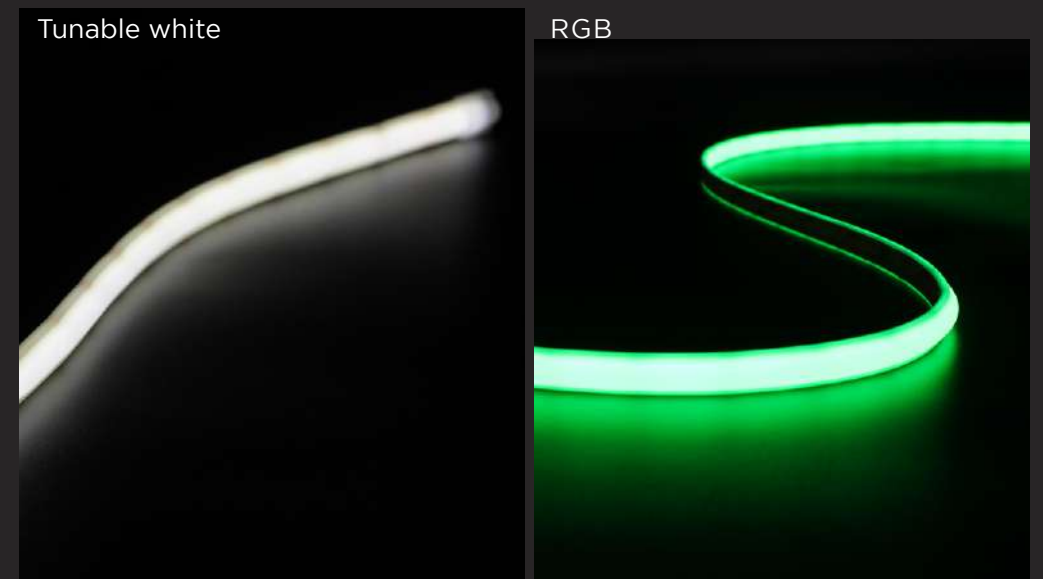

12x6mm

Technical Details

CCT/Color	Power	Voltage	CRI	Led Qty	Lumens	Length/Reel
Tunable CCT	14W/M (4.27W/ft)	24	90	608LEDs/M 185LEDs/ft	490-650lm/m 149-198lm/ft	5M 16.41ft
RGB	14W/M (4.27W/ft)	24	/	840LEDs/M 256LEDs/ft	36-277lm/m 11-84lm/ft	5M 16.41ft