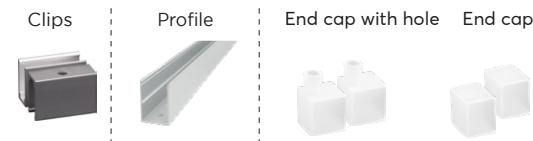

Accessories