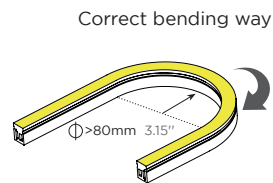

Side bending series

10x18mm White/Tunable CCT

10mm light-emitting surface, uniform light, dot free.
White/ Tunable CCT Side emitting, meet a variety of side bending light shape.
IP67, achieve temporary immersion.
With high quality silicon, UV proof for outdoor application.

Accessories

* Please contact our sales for the latest details and certifications

White

10x18mm White 14W

Product NO.
FEN14WS-P7-G1 28HZ9x 24V140S7
1018L05

Tunable CCT

10x18mm Tunable CCT 19W

Product NO.
FEN19CS-P7-G1 28HZ92728HZ960
24V240S 1018L05

Voltage	DC24V	DC24V
Power	14.4W/M 4.39W/ft	19.2W/M 5.85W/ft
CRI	90 (2835LEDs)	90 (2835LEDs)
Led Qty	140LEDs/M 42LEDs/ft	240LEDs/M 73LEDs/ft
Cutting Length	50mm 1.97"	50mm 1.97"
Waterproof grade	IP67	IP67
Length/Reel	5050mm 16.56ft	5050mm 16.56ft
Lumens		
● 2700K	560lm/m 170lm/ft	350lm/m 107lm/ft
● 3000K	565lm/m 172lm/ft	/ /
● 4000K	565lm/m 172lm/ft	/ /
○ 6000K	565lm/m 172lm/ft	380lm/m 116lm/ft

Note: 'x' (CCT) = "27"(2700K) / "30"(3000K) / "40"(4000K) / "50"(5000K) / "60"(6000K), Please contact us for more information.

Dimension

End cap

Injection-moulded endcap

*Cable can be bended to any direction.