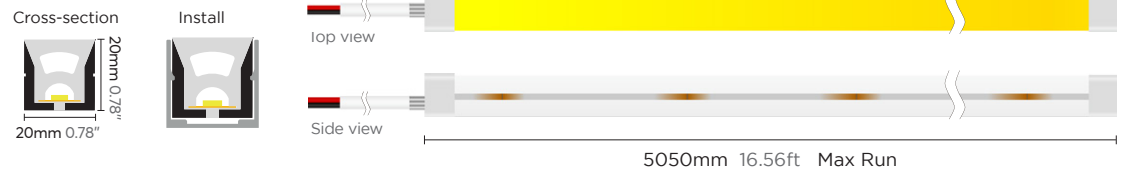

Dimension

TOP BENDING SERIES

End cap

Ordinary End Cap

Accessories

Correct bending way

* Please contact our sales for the latest details and certifications