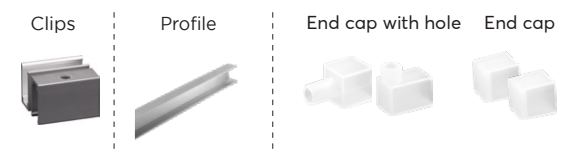

Note:'x' (CCT) = "27"(2700K) / "30"(3000K) / "40"(4000K) / "50"(5000K) / "60"(6000K), Please contact us for more information.

Dimension

TOP BENDING SERIES

End cap

Accessories

Correct bending way

* Please contact our sales for the latest details and certifications