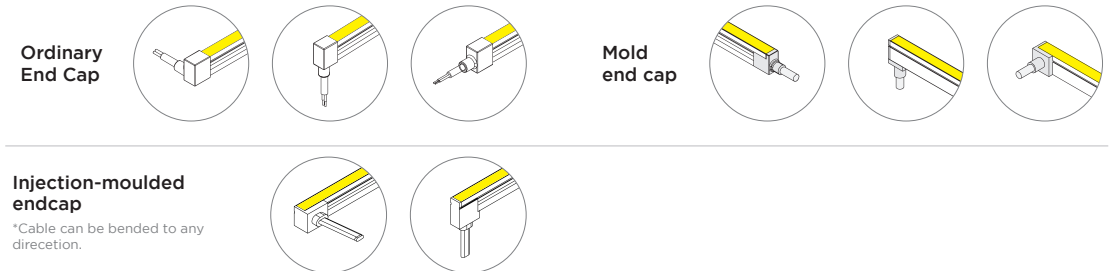

Side bending series

8x16mm White 24V / 12W

Three-sided luminous, wide angle, uniform light, dot free.
Bendable at horizontal direction.
Robust housing with high quality silicon, UV proof for true outdoor application.
Easy installation with clips and bendable track.
Cut-able for flexible application.

SIDE BENDING SERIES

White **8x16mm White 12W**
Product NO. FEN12WS-P7-G1 28HZ9x 24V140S7 0816L05

Voltage	DC24V	Lumens		
Power	12W/M 3.65W/ft	● 2700K	495lm/m	151lm/ft
CRI	90 (2835LEDs)	● 3000K	500lm/m	152lm/ft
Led Qty	140LEDs/M 42LEDs/ft	● 4000K	535lm/m	163lm/ft
Cutting Length	50mm 1.97"	○ 6000K	535lm/m	163lm/ft
Waterproof grade	IP67			
Length/Reel	5050mm 16.56ft			

Note: 'x' (CCT) = "27"(2700K) / "30"(3000K) / "40"(4000K) / "50"(5000K) / "60"(6000K), Please contact us for more information.

Dimension

End cap

Accessories

* Please contact our sales for the latest details and certifications

SIDE BENDING SERIES