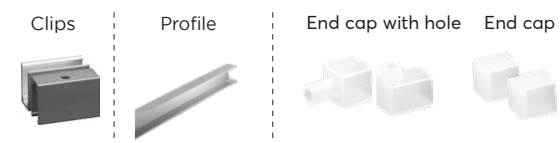

Dimension

DIGITAL COLORFUL

End cap

Accessories

Correct bending way

* Please contact our sales for the latest details and certifications

Digital colorful

25x25mm DMX Controlled RGB/RGBW