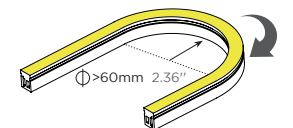

Correct bending way