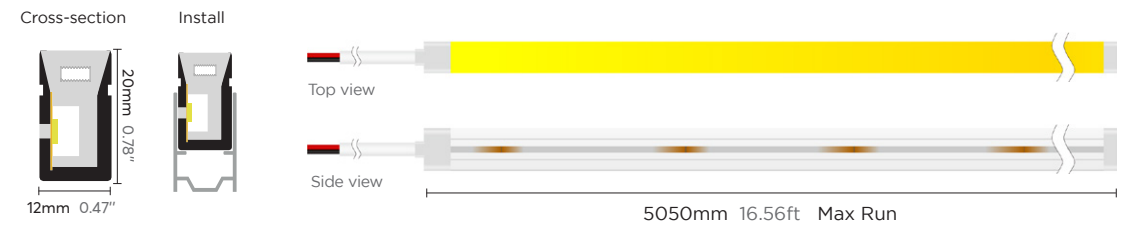

Side bending series

12X20mm White/Tunable CCT

12mm light-emitting surface, uniform light, dot free.
White Side emitting, meet a variety of side bending light shape.
IP67, achieve temporary immersion.
With high quality silicon, UV proof for outdoor application.

Accessories

Correct bending way

* Please contact our sales for the latest details and certifications

White

12x20mm White 15W

Product NO.
FEN15WS-P7-G1 28HZ9x 24V120S
1220L05

Tunable CCT

12x20mm Tunable CCT 12W

Product NO.
FEN12CS-P7-G1 28HZ927 28HZ950
24V112S 1220L05

Voltage	DC24V	DC24V
Power	15W/M 4.57W/ft	12W/M 3.65W/ft
CRI	90 (2835LEDs)	90 (2835LEDs)
Led Qty	120LEDs/M 36LEDs/ft	112LEDs/M 34LEDs/ft
Cutting Length	50mm 1.97"	125mm 4.92"
Waterproof grade	IP67	IP67
Length/Reel	5050mm 16.56ft	5050mm 16.56ft
Lumens		
● 2700K	390lm/m 118lm/ft	160lm/m 49lm/ft
● 3000K	390lm/m 118lm/ft	/ /
● 4000K	400lm/m 121lm/ft	/ /
○ 6000K	400lm/m 121lm/ft	180lm/m 55lm/ft

Note: 'x' (CCT) = "27"(2700K) / "30"(3000K) / "40"(4000K) / "50"(5000K) / "60"(6000K), Please contact us for more information.

Dimension

End cap