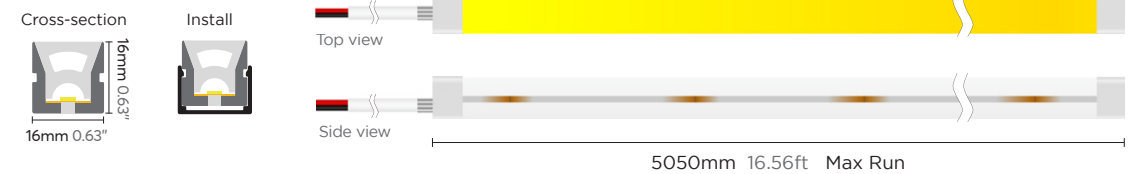

Top bending series

High-Efficiency NEON Up to 96lm/w

16x16mm White

Seamless and uniform light output, dot free.
Bendable at horizontal direction.
Robust housing with high quality silicon,
UV proof for true outdoor application.

Accessories

* Please contact our sales for the latest details and certifications

Correct bending way

White 16W

FEN16W-P7-G1 28BL9x 24V160S8 1616L05

Voltage	DC24V
Power	16W/M 4.87W/ft
CRI	90 (2835LEDs)
Led Qty	160LEDs/M 48LEDs/ft
Cutting Length	50mm 1.97"
Waterproof grade	IP67
Length/Reel	5050mm 16.56ft

Lumens

● 2700K	1380lm/m	420lm/ft
● 3000K	1410lm/m	430lm/ft
● 4000K	1520lm/m	463lm/ft
○ 6000K	1520lm/m	463lm/ft

Note: 'x' (CCT) = "27"(2700K) / "30"(3000K) / "40"(4000K) / "50"(5000K) / "60"(6000K), Please contact us for more information.

Dimension

End cap

Injection-moulded endcap

*Cable can be bent to any direction.