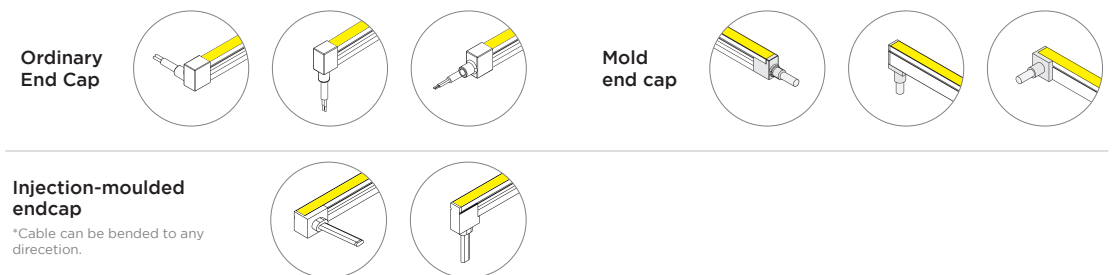

Side bending series

12X20mm White/Tunable CCT

12mm light-emitting surface, uniform light, dot free.
White Side emitting, meet a variety of side bending light shape.
IP67, achieve temporary immersion.
With high quality silicon, UV proof for outdoor application.

Accessories

Correct bending way

* Please contact our sales for the latest details and certifications

White

12x20mm White 15W

Product NO.
FEN15WS-P7-G1 28HZ9x 24V120S
1220L05

Tunable CCT

12x20mm Tunable CCT 12W

Product NO.
FEN12CS-P7-G1 28HZ927 28HZ950
24V112S 1220L05

Voltage	DC24V	DC24V
Power	15W/M 4.57W/ft	12W/M 3.65W/ft
CRI	90 (2835LEDs)	90 (2835LEDs)
Led Qty	120LEDs/M 36LEDs/ft	112LEDs/M 34LEDs/ft
Cutting Length	50mm 1.97"	125mm 4.92"
Waterproof grade	IP67	IP67
Length/Reel	5050mm 16.56ft	5050mm 16.56ft
Lumens		
● 2700K	390lm/m 118lm/ft	160lm/m 49lm/ft
● 3000K	390lm/m 118lm/ft	/ /
● 4000K	400lm/m 121lm/ft	/ /
○ 6000K	400lm/m 121lm/ft	180lm/m 55lm/ft

Note: 'x' (CCT) = "27"(2700K) / "30"(3000K) / "40"(4000K) / "50"(5000K) / "60"(6000K), Please contact us for more information.

Dimension

End cap