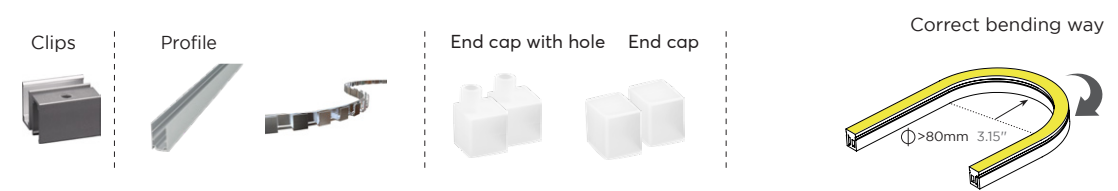

Accessories

* Please contact our sales for the latest details and certifications