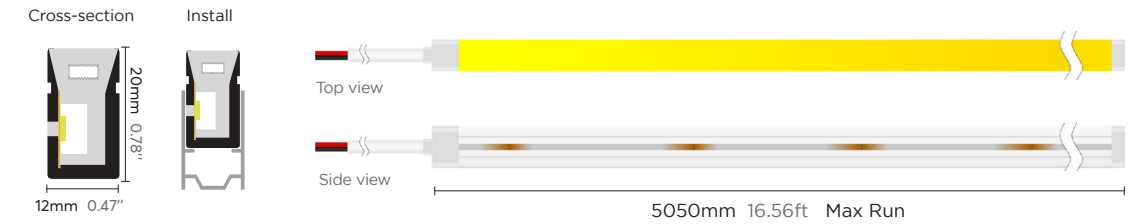

Up to 20m

12x20mm White

24V / 10W

LONG-RUN NEON

LONG-RUN NEON

Side Bending

White **12x20mm White 10W**
Product NO. FEN10WS-P7-G2 28LZ9x 24VT120S 1220L20

Voltage	DC24V	Lumens		
Power	9.6W/M 2.93W/ft	● 2700K	260lm/m	79lm/ft
CRI	90 (2835LEDs)	● 3000K	285lm/m	87lm/ft
Led Qty	120LEDs/M 36LEDs/ft	● 4000K	310lm/m	95lm/ft
Cutting Length	50mm 1.97"	○ 6000K	310lm/m	95lm/ft
Waterproof grade	IP67			
Length/Reel	20m 65.62ft			

Note: 'x' (CCT) = "27"(2700K) / "30"(3000K) / "40"(4000K) / "50"(5000K) / "60"(6000K), Please contact us for more information.

Dimension

End cap

Accessories

* Please contact our sales for the latest details and certifications