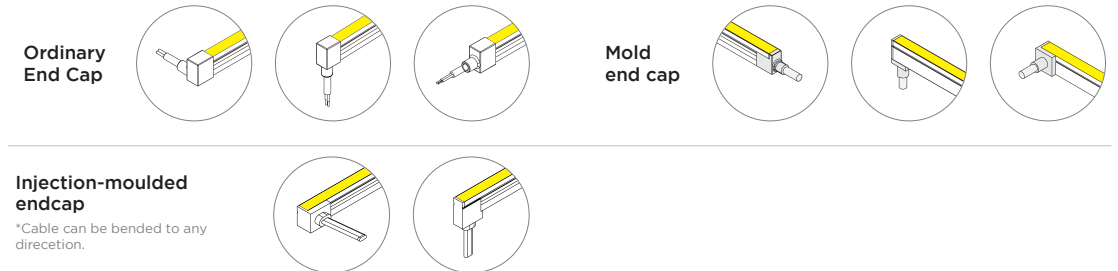

Up to 20m

12x20mm White

24V / 10W

LONG-RUN NEON

LONG-RUN NEON

Side Bending

White **12x20mm White 10W**
Product NO. FEN10WS-P7-G2 28LZ9x 24VT120S 1220L20

Voltage	DC24V	Lumens		
Power	9.6W/M 2.93W/ft	● 2700K	260lm/m	79lm/ft
CRI	90 (2835LEDs)	● 3000K	285lm/m	87lm/ft
Led Qty	120LEDs/M 36LEDs/ft	● 4000K	310lm/m	95lm/ft
Cutting Length	50mm 1.97"	○ 6000K	310lm/m	95lm/ft
Waterproof grade	IP67			
Length/Reel	20m 65.62ft			

Note: 'x' (CCT) = "27"(2700K) / "30"(3000K) / "40"(4000K) / "50"(5000K) / "60"(6000K), Please contact us for more information.

Dimension

End cap

Accessories

* Please contact our sales for the latest details and certifications