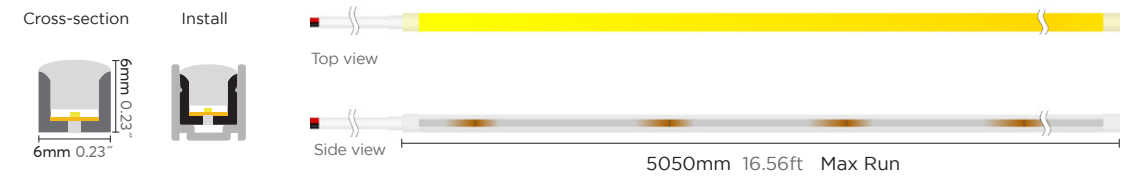

Dimension

End cap

Accessories

Correct bending way

* Please contact our sales for the latest details and certifications