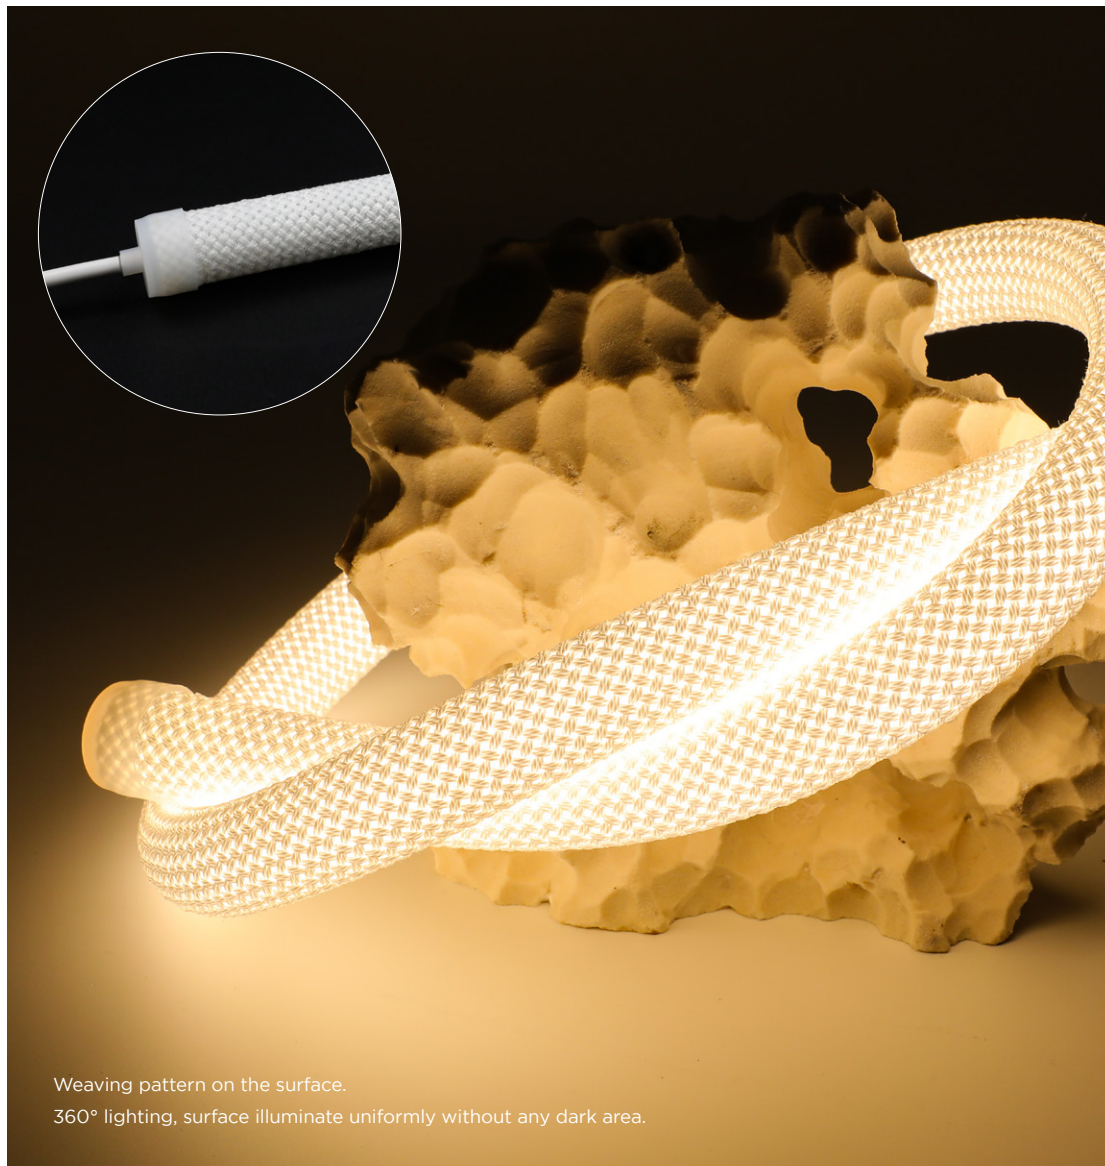

Dimension

Accessories

* Please contact our sales for the latest details and certifications

360° Lighting NEON

Weaving pattern on the surface 360° Lighting R22

24V / 14W

Weaving pattern on the surface.
360° lighting, surface illuminate uniformly without any dark area.