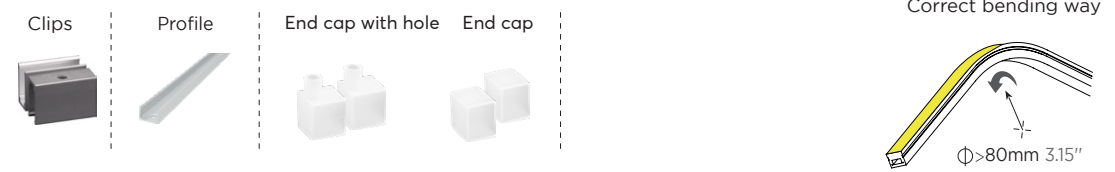

Accessories

* Please contact our sales for the latest details and certifications