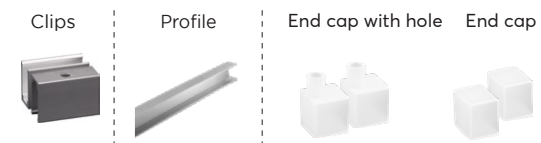

Note: 'x' (CCT) = "27"(2700K) / "30"(3000K) / "40"(4000K) / "50"(5000K) / "60"(6000K), Please contact us for more information.

Dimension

End cap

Ordinary End Cap

Accessories

Correct bending way

* Please contact our sales for the latest details and certifications