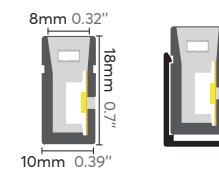

Dimension

Cross-section Install