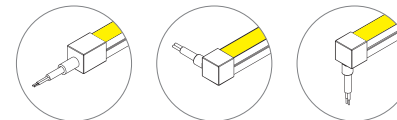

Dimension

DIGITAL COLORFUL

End cap

Ordinary End Cap

Accessories

Correct bending way

* Please contact our sales for the latest details and certifications

NEON Accessories