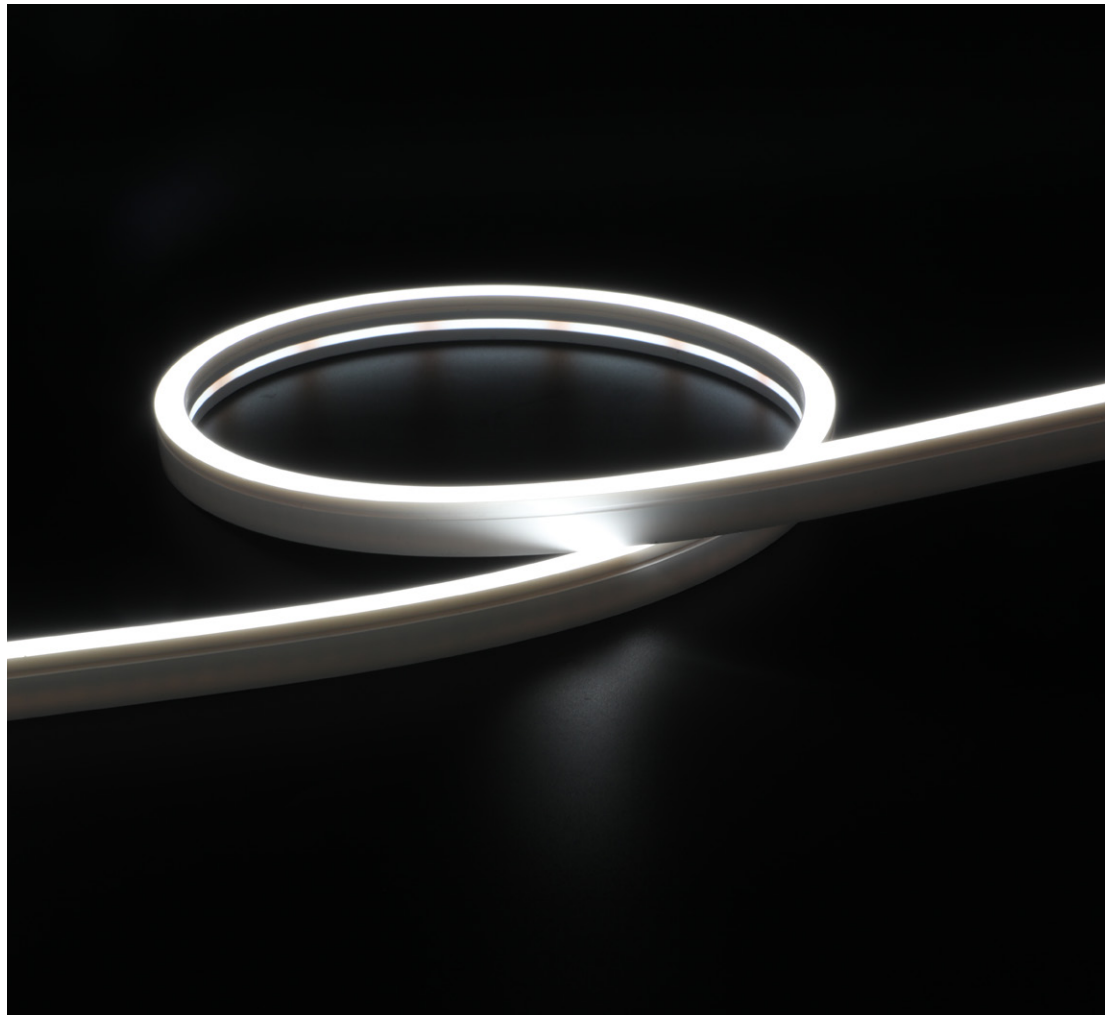

Up to 20m

10x18mm White

24V / 10W

LONG-RUN NEON

Side Bending

White **10x18mm White 10W**
Product NO. FEN10WS-P7-G1 28HZ9x 24VC120S 1018L20

Voltage	DC24V	Lumens		
Power	9.6W/M 2.93W/ft	● 2700K	240lm/m	73lm/ft
CRI	90 (2835LEDs)	● 3000K	260lm/m	79lm/ft
Led Qty	120LEDs/M 36LEDs/ft	● 4000K	290lm/m	88lm/ft
Cutting Length	50mm 1.97"	○ 6000K	290lm/m	88lm/ft
Waterproof grade	IP67			
Length/Reel	20m 65.62ft			

Note: 'x' (CCT) = "27"(2700K) / "30"(3000K) / "40"(4000K) / "50"(5000K) / "60"(6000K), Please contact us for more information.