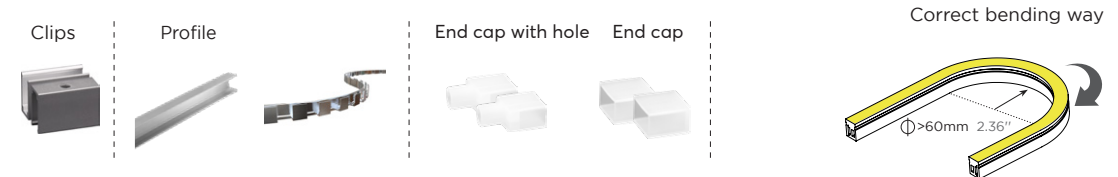

Note: 'x' (CCT) = "27"(2700K) / "30"(3000K) / "40"(4000K) / "50"(5000K) / "60"(6000K), Please contact us for more information.

Dimension

SIDE BENDING SERIES

End cap

Accessories

* Please contact our sales for the latest details and certifications