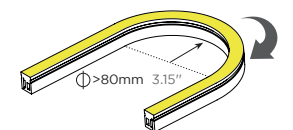

Dimension

DIGITAL COLORFUL

End cap

Ordinary End Cap

Accessories

Correct bending way

* Please contact our sales for the latest details and certifications

NEON Accessories