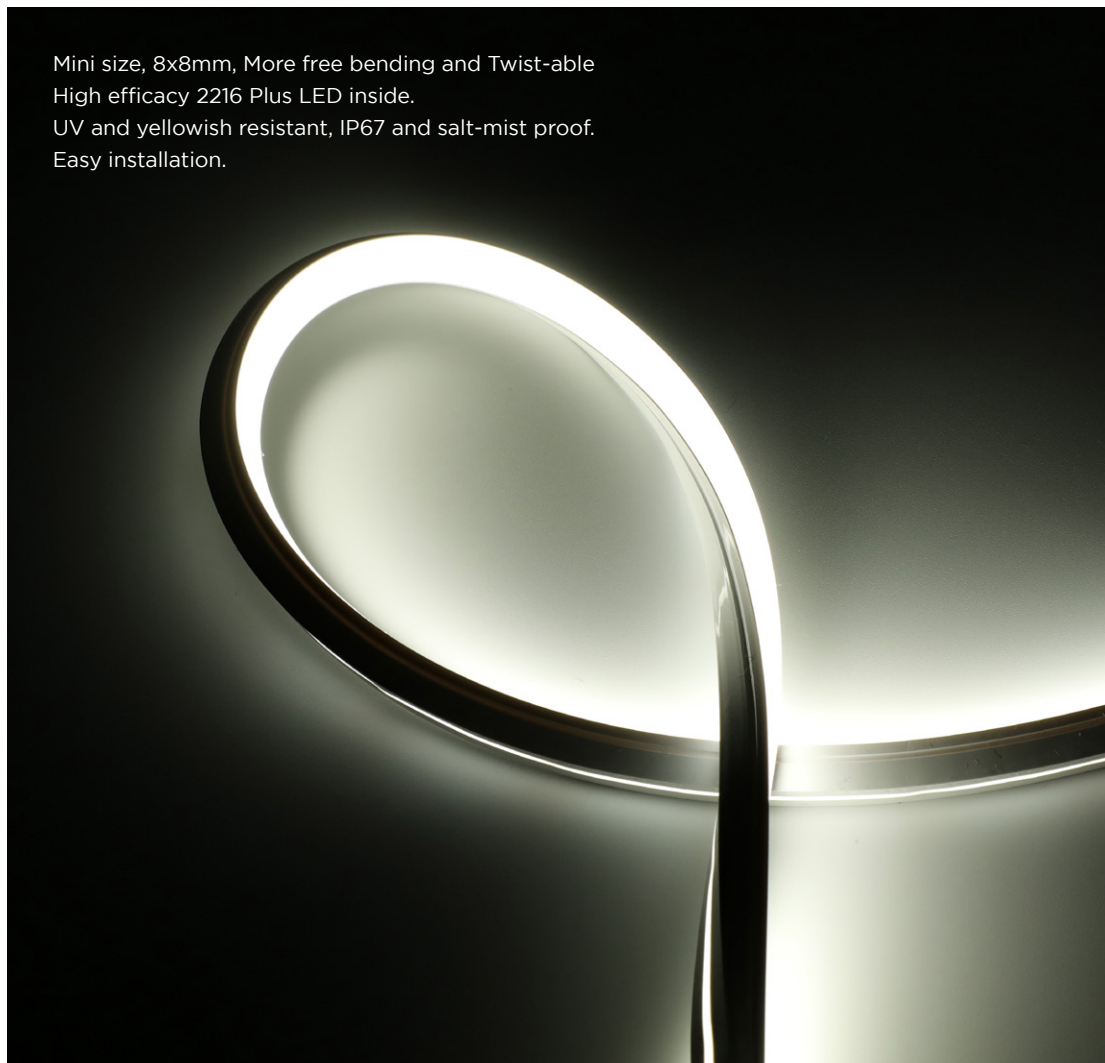

8x8mm 

16x18mm 

3D Bending

8x8mm White 24V / 5W

Mini size, 8x8mm, More free bending and Twist-able
High efficacy 2216 Plus LED inside.
UV and yellowish resistant, IP67 and salt-mist proof.
Easy installation.