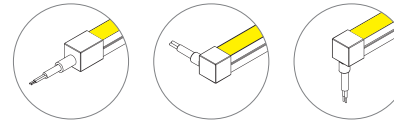

Note: 'x' (CCT) = "27"(2700K) / "30"(3000K) / "40"(4000K) / "50"(5000K) / "60"(6000K), Please contact us for more information.

Dimension

TOP BENDING SERIES

End cap

Ordinary End Cap

Accessories

Correct bending way