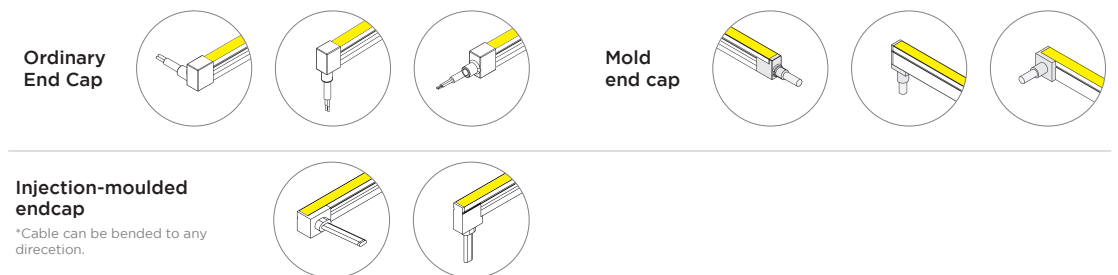

Side bending series

10x18mm RGB/RGBW

Seamless and uniform light output, dot free Bendable at horizontal direction.
Robust housing with high quality silicon, UV proof for true outdoor application.
Cut-able for flexible application, easy installation with clips and bendable track.

Accessories

Correct bending way

* Please contact our sales for the latest details and certifications

10x18mm RGB 14W

Product NO.
FEN14CS-P7-G1 50ZRGB 24V60S 1018L05

10x18mm RGBW 14W

Product NO.
FEN14CS-P7-G1 50ZRGB8x 24V60S 1018L05

Voltage	DC24V		DC24V
Power	14.4W/M 4.39W/ft		14.4W/M 4.39W/ft
CRI	- (5050LEDs)		80 (5050LEDs)
Led Qty	60LEDs/M 18LEDs/ft		60LEDs/M 18LEDs/ft
Cutting Length	50mm 1.97"		100mm 3.94"
Waterproof grade	IP67		IP67
Length/Reel	5050mm 16.56ft		5050mm 16.56ft
Lumens			
R	50lm/m	15lm/ft	60lm/m 18lm/ft
G	120lm/m	36lm/ft	120lm/m 36lm/ft
B	30lm/m	9lm/ft	40lm/m 12lm/ft
6000K	/	/	160lm/m 48lm/ft

Note: 'x' (CCT) = "27"(2700K) / "30"(3000K) / "40"(4000K) / "50"(5000K) / "60"(6000K), Please contact us for more information.

Dimension

End cap