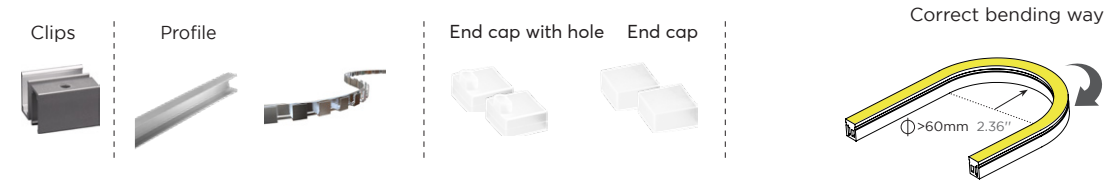

* Please contact our sales for the latest details and certifications