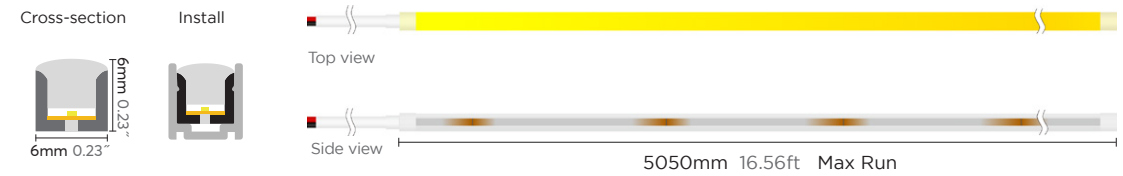

Dimension

End cap

Accessories

Correct bending way

* Please contact our sales for the latest details and certifications