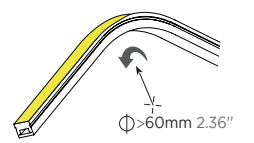

Note:'x' (CCT) = "27"(2700K) / "30"(3000K) / "40"(4000K) / "50"(5000K) / "60"(6000K), Please contact us for more information.

Dimension

Cross-section

Install

TOP BENDING SERIES

End cap

Accessories

Correct bending way