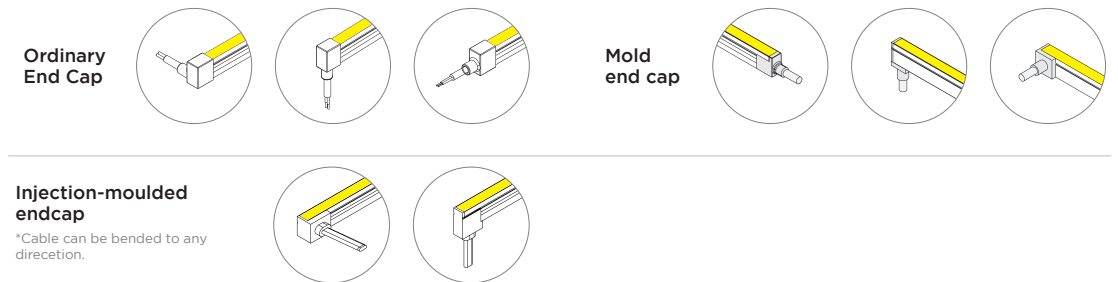

Up to 10m

10x18mm RGB

24V / 10W

LONG-RUN NEON

Side Bending

10x18mm RGB 10W
Product NO. FEN10CS-P7-G1 50ZRGB 24VC60S 1018L10

Voltage	DC24V	Lumens	
Power	9.6W/M 2.93W/ft	● R	35lm/m 11lm/ft
CRI	/ (5050LEDs)	● G	90lm/m 27lm/ft
Led Qty	60LEDs/M 18LEDs/ft	● B	22lm/m 7lm/ft
Cutting Length	100mm 3.94"		
Waterproof grade	IP67		
Length/Reel	10m 32.8ft		

Note: 'x' (CCT) = "27"(2700K) / "30"(3000K) / "40"(4000K) / "50"(5000K) / "60"(6000K), Please contact us for more information.

Dimension

LONG-RUN NEON

End cap

Accessories

* Please contact our sales for the latest details and certifications