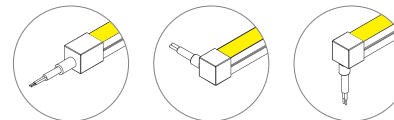

Note: 'x' (CCT) = "27"(2700K) / "30"(3000K) / "40"(4000K) / "50"(5000K) / "60"(6000K), Please contact us for more information.

Dimension

IP68 NEON

End cap

Ordinary End Cap

Accessories

Correct bending way

* Please contact our sales for the latest details and certifications