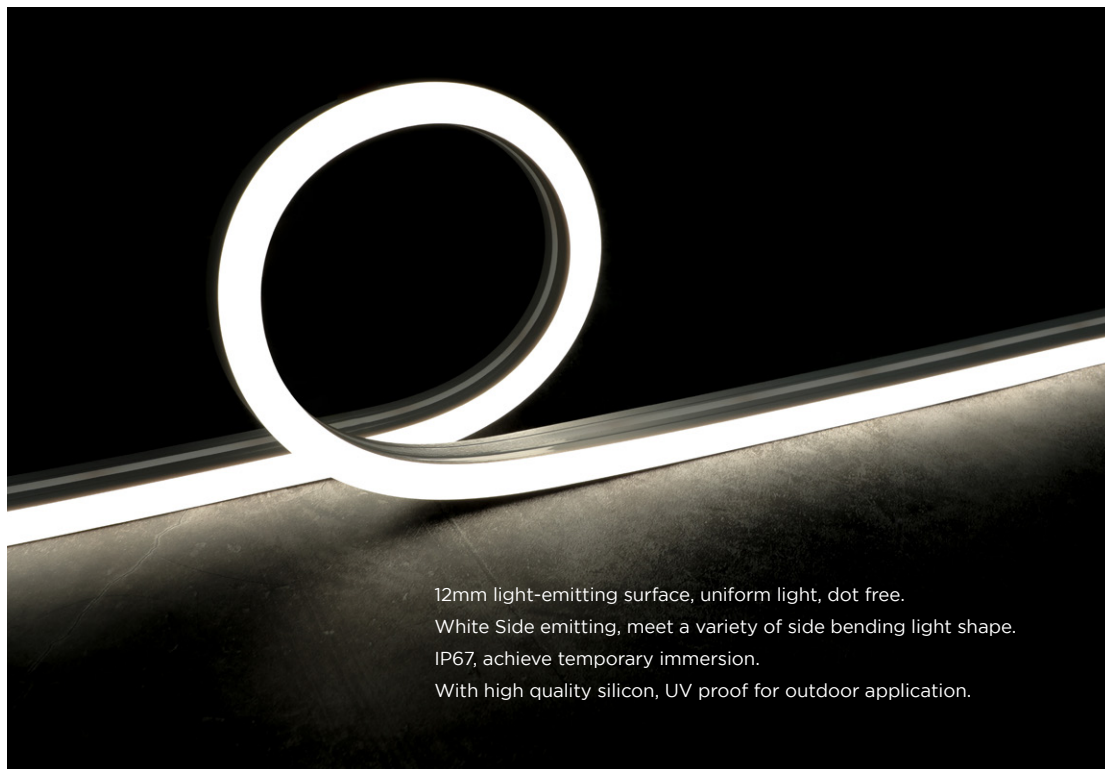

Note: 'x' (CCT) = "27"(2700K) / "30"(3000K) / "40"(4000K) / "50"(5000K) / "60"(6000K), Please contact us for more information.

Dimension

End cap

Side bending series

12X20mm White/Tunable CCT

12mm light-emitting surface, uniform light, dot free.
 White Side emitting, meet a variety of side bending light shape.
 IP67, achieve temporary immersion.
 With high quality silicon, UV proof for outdoor application.