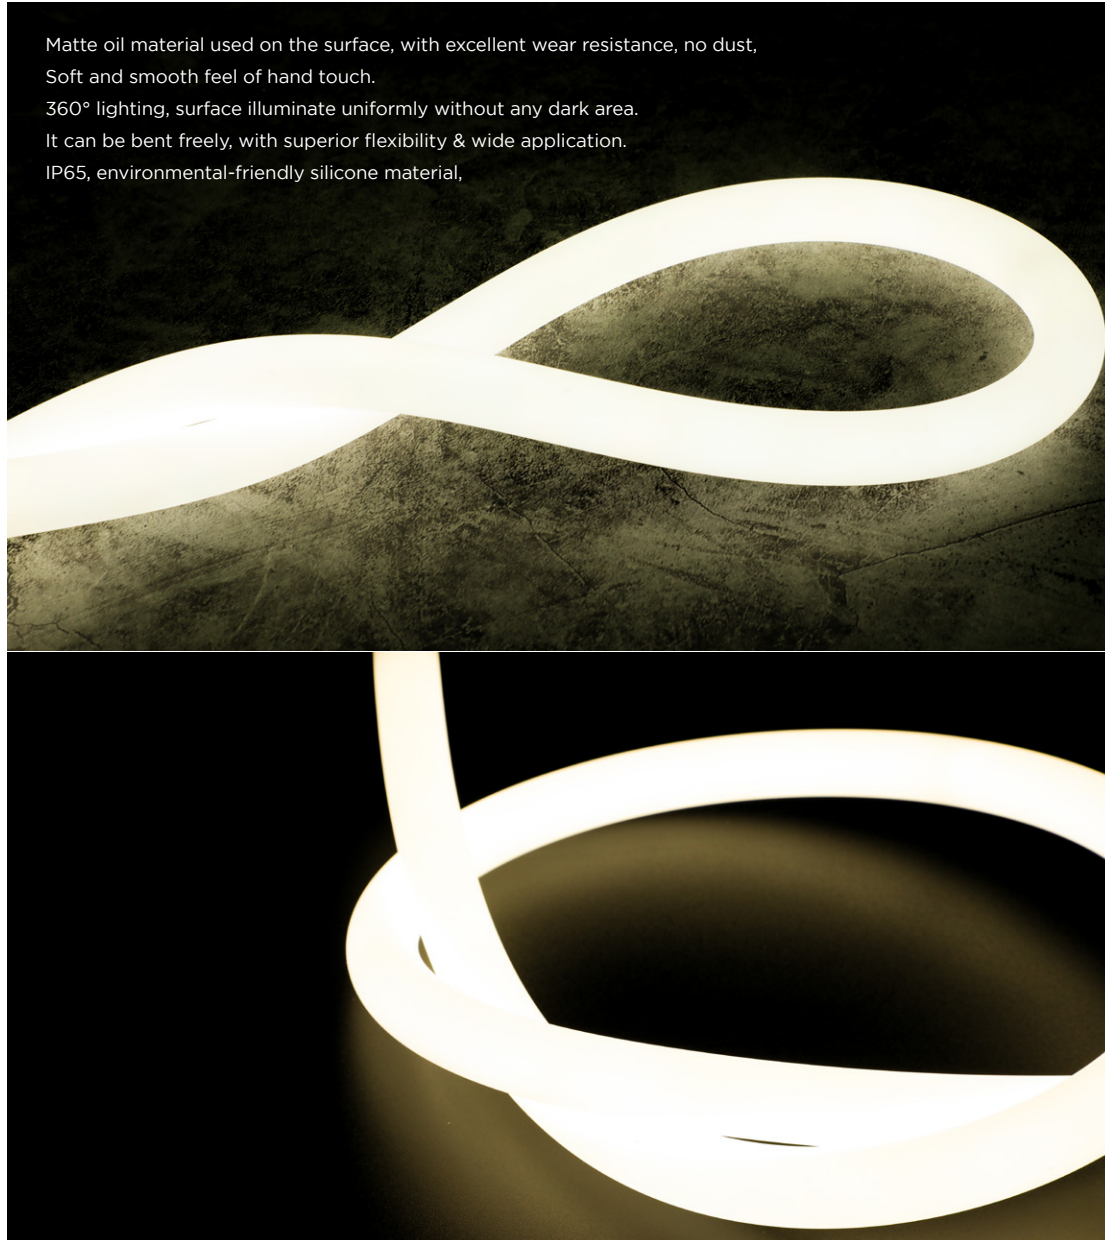

360° Lighting NEON

360° Lighting R18/R23

24V / 11W / 14W

Matte oil material used on the surface, with excellent wear resistance, no dust,
Soft and smooth feel of hand touch.
360° lighting, surface illuminate uniformly without any dark area.
It can be bent freely, with superior flexibility & wide application.
IP65, environmental-friendly silicone material,

360° LIGHTING NEON

360° LIGHTING NEON

White R18mm White 11W

Product NO.
FEN11WR-P5-G1 -28AH9x 24V360D R18L05

Voltage	DC24V	DC24V
Power	11W/M 3.35W/ft	14W/M 4.27W/ft
CRI	90 (2835LEDs)	90 (2835LEDs)
Led Qty	360LEDs/M 109LEDs/ft	280LEDs/M 85LEDs/ft
Cutting Length	Free Cutting	Free Cutting
Waterproof grade	IP65	IP65
Diameter	18mm 0.7"	23mm 0.9"

White R23mm White 14W

Product NO.
FEN14WR-P5-G1 28AH9x 24V280D R23L05

Lumens

● 2700K	740lm/m 225lm/ft	950lm/m 225lm/ft
● 3000K	770lm/m 234lm/ft	990lm/m 302lm/ft
● 4000K	780lm/m 237lm/ft	1000lm/m 305lm/ft
○ 6000K	780lm/m 237lm/ft	1000lm/m 305lm/ft

Note: 'x' (CCT) = "27"(2700K) / "30"(3000K) / "40"(4000K) / "50"(5000K) / "60"(6000K), Please contact us for more information.