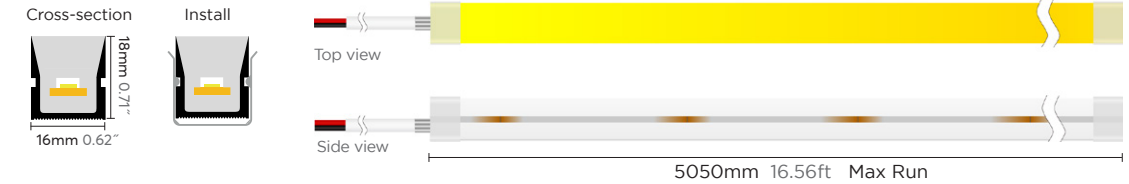

Dimension

3D BENDING