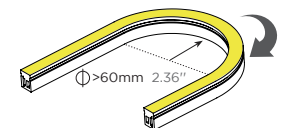

Correct bending way