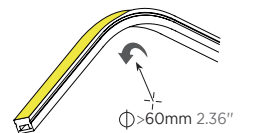

Note: 'x' (CCT) = "27"(2700K) / "30"(3000K) / "40"(4000K) / "50"(5000K) / "60"(6000K), Please contact us for more information.

Dimension

TOP BENDING SERIES

End cap

Accessories

Correct bending way

* Please contact our sales for the latest details and certifications