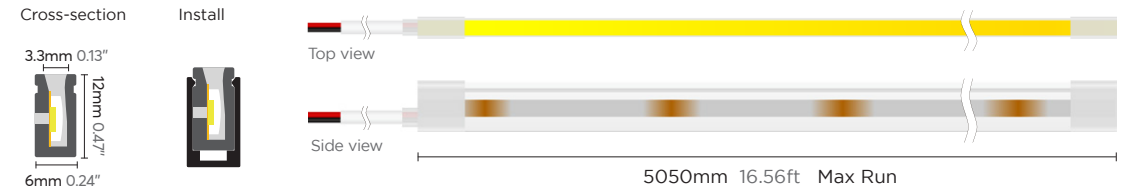

Dimension

SIDE BENDING SERIES