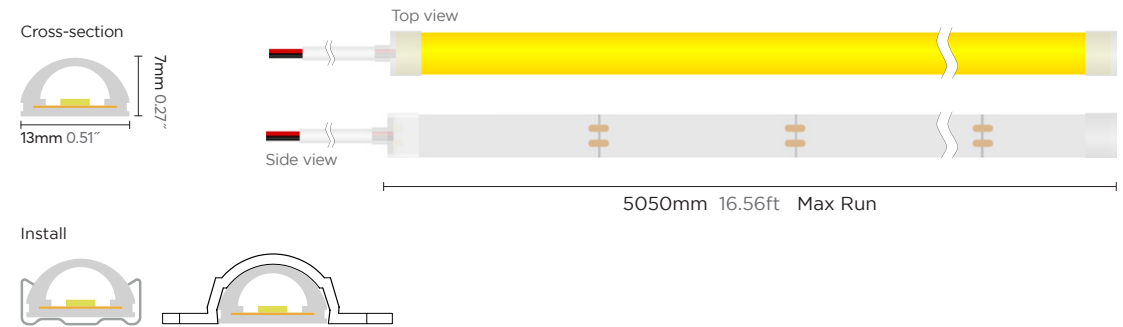

Dimension

End cap

Ordinary End Cap

Accessories

Clips

Soft card

End cap with hole

End cap

Correct bending way

* Please contact our sales for the latest details and certifications