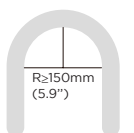

360° Lighting NEON

360° Lighting R23 RGB/SPI

Matte oil material used on the surface, with excellent wear resistance, no dust,
Soft and smooth feel of hand touch.
360° lighting, surface illuminate uniformly without any dark area.
It can be bent freely, with superior flexibility & wide application.
IP65, environmental-friendly silicone material,

360° LIGHTING NEON

360° LIGHTING NEON

R23mm RGB 18W

Product NO.
FEN18CR-P5-G1 38ZRGB 24V240D R23L05

R23mm SPI 16W

Product NO.
FEN16DR-P5-G1 50ZRGB 24VS168D R23L05

Voltage	DC24V	DC24V
Power	18W/M 5.49W/ft	16W/M 4.89W/ft
CRI	/ (3838LEDs)	/ (5050LEDs)
Led Qty	240LEDs/M 73LEDs/ft	168LEDs/M 51LEDs/ft
Cutting Length	50mm 1.97"	71.4mm 2.81"
Waterproof grade	IP65	IP65
Diameter	23mm 0.9"	23mm 0.9"

Lumens

R	140lm/m 43lm/ft	133lm/m 41lm/ft
G	370lm/m 113lm/ft	350lm/m 407lm/ft
B	75lm/m 23lm/ft	60lm/m 18lm/ft

Note: 'x' (CCT) = "27"(2700K) / "30"(3000K) / "40"(4000K) / "50"(5000K) / "60"(6000K), Please contact us for more information.

Dimension

Accessories

Clips

Feeder cap

* Please contact our sales for the latest details and certifications