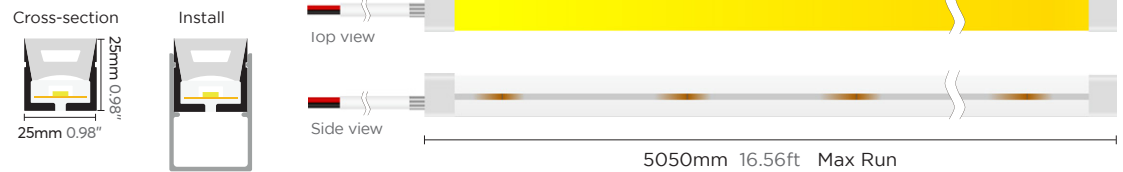

Dimension

TOP BENDING SERIES

End cap

Ordinary End Cap

Injection-moulded endcap

*Cable can be bent to any direction.

Accessories

Correct bending way

* Please contact our sales for the latest details and certifications