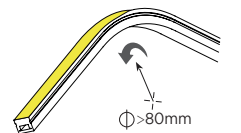

Note: 'x' (CCT) = "27"(2700K) / "30"(3000K) / "40"(4000K) / "50"(5000K) / "60"(6000K), Please contact us for more information.

Dimension

TOP BENDING SERIES

End cap

Accessories

Correct bending way

* Please contact our sales for the latest details and certifications