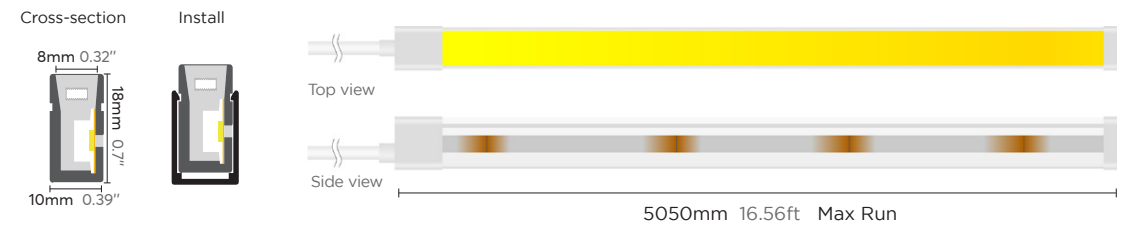

Side bending series

10x18mm White/Tunable CCT

10mm light-emitting surface, uniform light, dot free.
White/ Tunable CCT Side emitting, meet a variety of side bending light shape.
IP67, achieve temporary immersion.
With high quality silicon, UV proof for outdoor application.

Accessories

* Please contact our sales for the latest details and certifications

White

10x18mm White 14W

Product NO.
FEN14WS-P7-G1 28HZ9x 24V140S7
1018L05

Tunable CCT

10x18mm Tunable CCT 19W

Product NO.
FEN19CS-P7-G1 28HZ92728HZ960
24V240S 1018L05

Voltage	DC24V	DC24V
Power	14.4W/M 4.39W/ft	19.2W/M 5.85W/ft
CRI	90 (2835LEDs)	90 (2835LEDs)
Led Qty	140LEDs/M 42LEDs/ft	240LEDs/M 73LEDs/ft
Cutting Length	50mm 1.97"	50mm 1.97"
Waterproof grade	IP67	IP67
Length/Reel	5050mm 16.56ft	5050mm 16.56ft
Lumens		
● 2700K	560lm/m 170lm/ft	350lm/m 107lm/ft
● 3000K	565lm/m 172lm/ft	/ /
● 4000K	565lm/m 172lm/ft	/ /
○ 6000K	565lm/m 172lm/ft	380lm/m 116lm/ft

Note: 'x' (CCT) = "27"(2700K) / "30"(3000K) / "40"(4000K) / "50"(5000K) / "60"(6000K), Please contact us for more information.

Dimension

End cap

Injection-moulded endcap

*Cable can be bended to any direction.