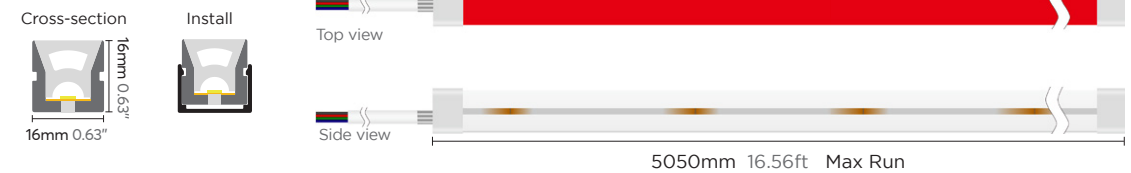

Top bending series

16x16mm RGB / RGBW

Seamless and uniform light output, dot free.
Bendable at horizontal direction.
Robust housing with high quality silicon,
UV proof for true outdoor application.

Accessories

Correct bending way

* Please contact our sales for the latest details and certifications

RGB 9.6W
FEN10C-P7-G2 50ZRGB 24V96S 1616L05

RGBW 15W
FEN15C-P7-G1 50ZRGB8X 24V96S 1616L05

Voltage	DC24V	DC24V
Power	9.6W/M 2.93W/ft	15W/M 4.57W/ft
CRI	/ (5050LEDs)	80 (5050LEDs)
Led Qty	96LEDs/M 29LEDs/ft	96LEDs/M 29LEDs/ft
Cutting Length	62.5mm 2.46"	67mm 2.63"
Waterproof grade	IP67	IP67
Length/Reel	5050mm 16.56ft	5050mm 16.56ft

Lumens

R	58lm/m 17lm/ft	58lm/m 17lm/ft
G	150lm/m 45lm/ft	150lm/m 45lm/ft
B	37lm/m 11lm/ft	37lm/m 11lm/ft
3000K	/ /	144lm/m 43lm/ft

Note: 'x' (CCT) = "27"(2700K) / "30"(3000K) / "40"(4000K) / "50"(5000K) / "60"(6000K), Please contact us for more information.

Dimension

End cap

Injection-moulded endcap

*Cable can be bent to any direction.