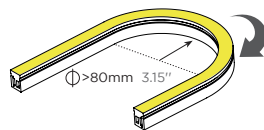

Correct bending way