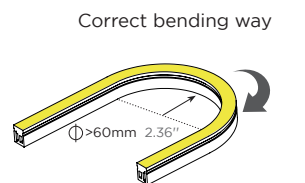

Accessories

* Please contact our sales for the latest details and certifications

MINI NEON