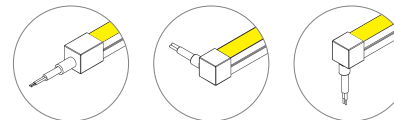

End cap

Ordinary End Cap