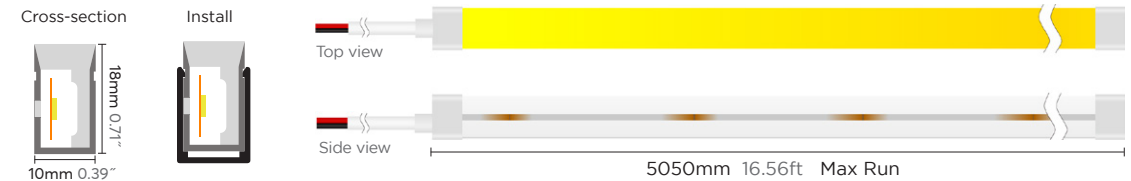

Dimension

IP68 NEON

End cap

Ordinary End Cap