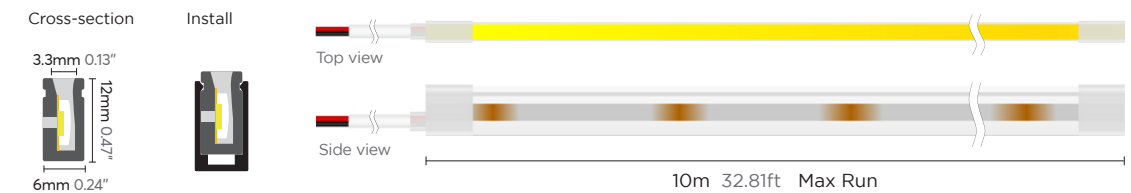

Up to 10m

6x12mm White

24V / 5W

6mm light-emitting surface, uniform light, dot free.
Side emitting, meet a variety of side bending light shape.
Robust housing with high quality silicon, UV proof for true outdoor application.
Easy installation with clips and bendable track.
Cutable for flexible application.

LONG-RUN NEON

LONG-RUN NEON

Side Bending

White **6x12mm White 5W**
Product NO. FEN05WS-P7-G1 28HZ9x 24V120S 0612L10

Voltage	DC24V	Lumens		
Power	4.8W/M 1.46W/ft	● 2700K	135lm/m	41lm/ft
CRI	90 (2835LEDs)	● 3000K	145lm/m	44lm/ft
Led Qty	120LEDs/M 36LEDs/ft	● 4000K	150lm/m	46lm/ft
Cutting Length	50mm 1.97"	○ 6000K	145lm/m	44lm/ft
Waterproof grade	IP67			
Length/Reel	10m 32.81ft			

Note: 'x' (CCT) = "27"(2700K) / "30"(3000K) / "40"(4000K) / "50"(5000K) / "60"(6000K), Please contact us for more information.

Dimension

End cap

Accessories

* Please contact our sales for the latest details and certifications