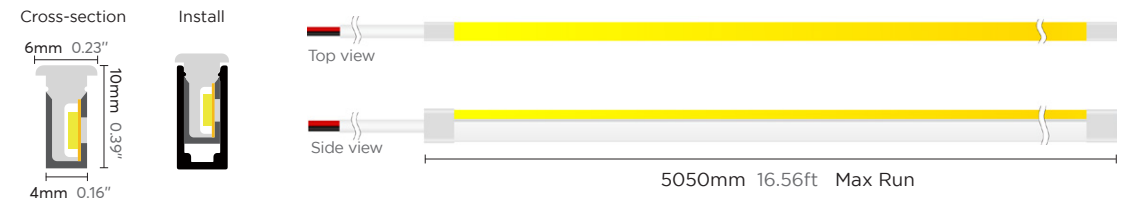

Dimension

End cap

Accessories