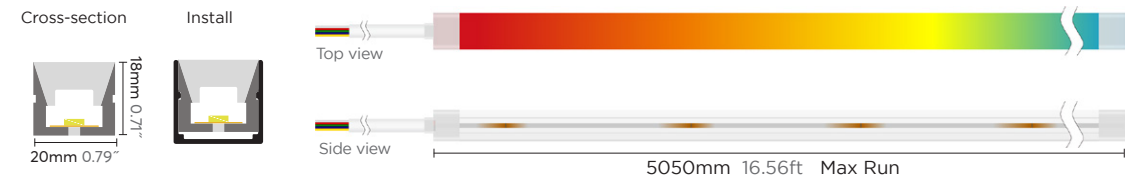

Dimension

End cap

Ordinary End Cap