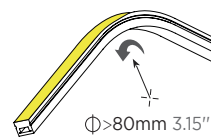

Correct bending way