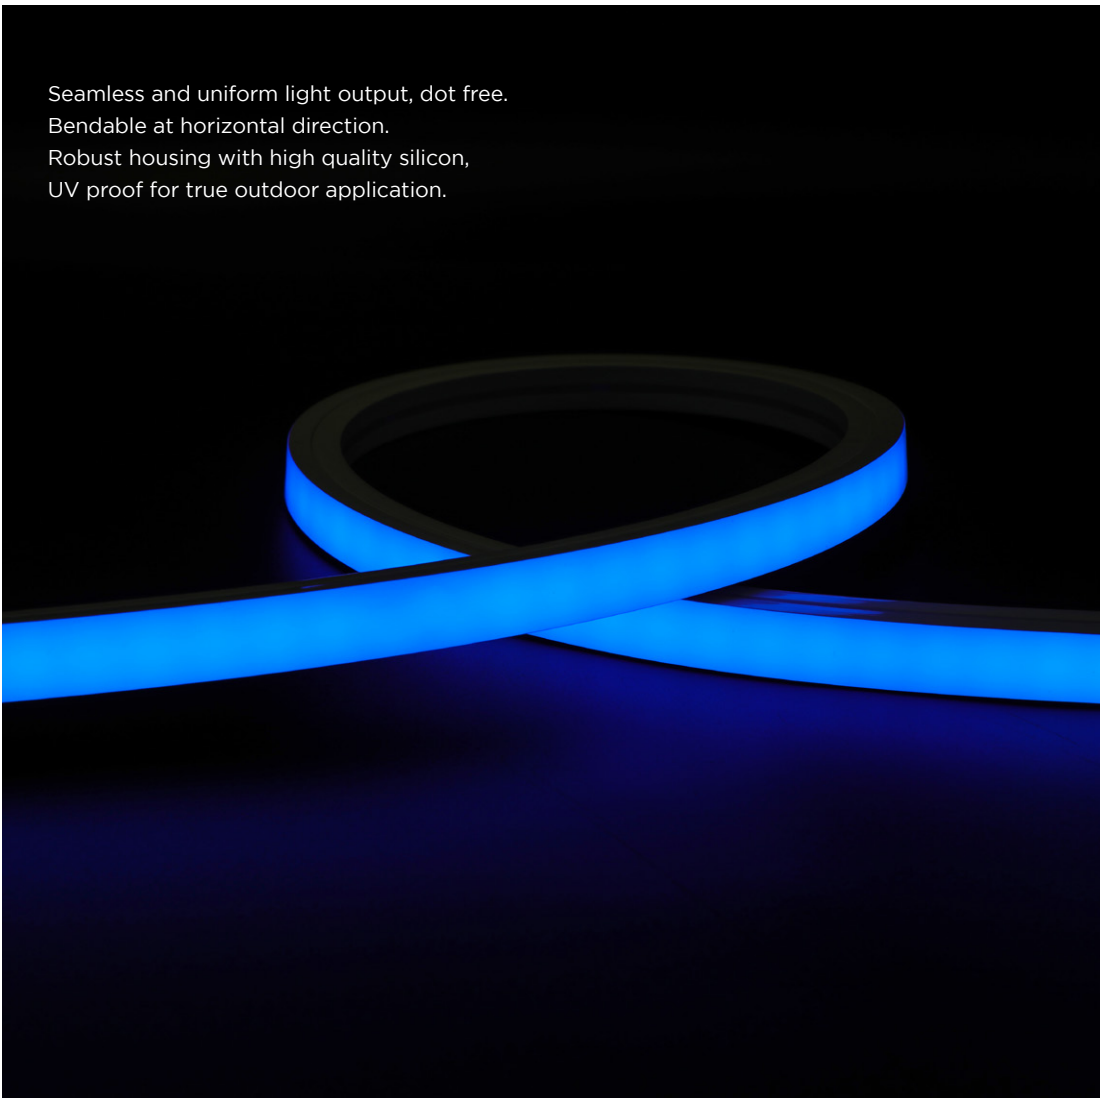

Top bending series

16x20mm RGBW

Seamless and uniform light output, dot free.
 Bendable at horizontal direction.
 Robust housing with high quality silicon,
 UV proof for true outdoor application.

TOP BENDING SERIES