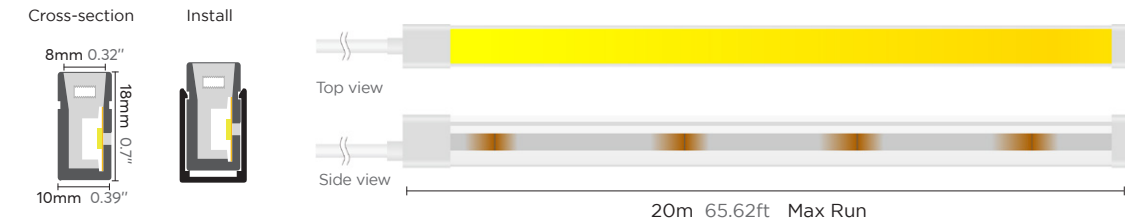

Dimension

LONG-RUN NEON