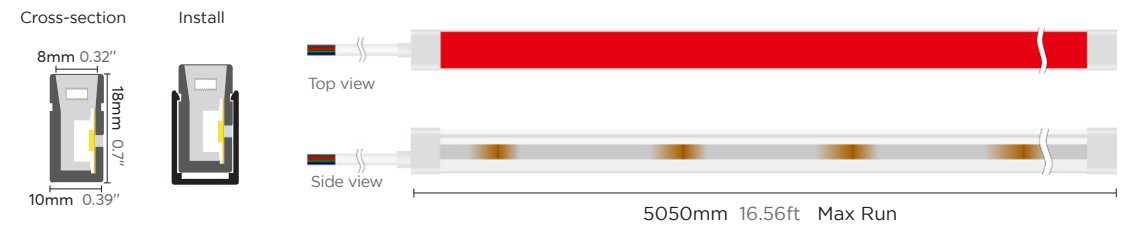

Side bending series

10x18mm RGB/RGBW

Seamless and uniform light output, dot free Bendable at horizontal direction.
Robust housing with high quality silicon, UV proof for true outdoor application.
Cut-able for flexible application, easy installation with clips and bendable track.

Accessories

Correct bending way

* Please contact our sales for the latest details and certifications

10x18mm RGB 14W

Product NO.
FEN14CS-P7-G1 50ZRGB 24V60S 1018L05

10x18mm RGBW 14W

Product NO.
FEN14CS-P7-G1 50ZRGB8x 24V60S 1018L05

Voltage	DC24V		DC24V
Power	14.4W/M 4.39W/ft		14.4W/M 4.39W/ft
CRI	- (5050LEDs)		80 (5050LEDs)
Led Qty	60LEDs/M 18LEDs/ft		60LEDs/M 18LEDs/ft
Cutting Length	50mm 1.97"		100mm 3.94"
Waterproof grade	IP67		IP67
Length/Reel	5050mm 16.56ft		5050mm 16.56ft
Lumens			
R	50lm/m	15lm/ft	60lm/m 18lm/ft
G	120lm/m	36lm/ft	120lm/m 36lm/ft
B	30lm/m	9lm/ft	40lm/m 12lm/ft
6000K	/	/	160lm/m 48lm/ft

Note: 'x' (CCT) = "27"(2700K) / "30"(3000K) / "40"(4000K) / "50"(5000K) / "60"(6000K), Please contact us for more information.

Dimension

End cap