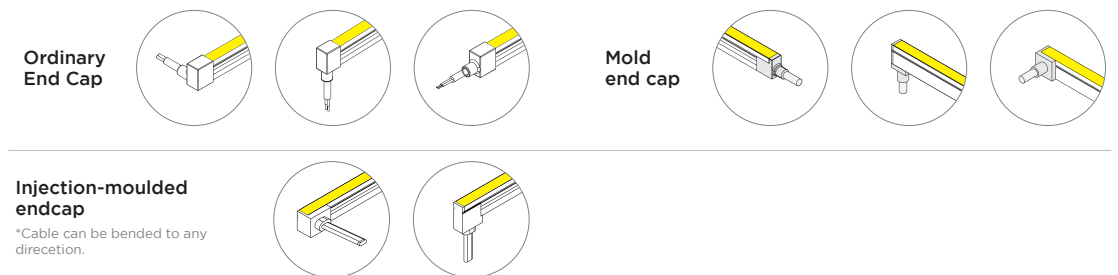

Dimension

End cap

Injection-moulded end cap
*Cable can be bended to any direction.

DIGITAL COLORFUL

DIGITAL COLORFUL

Digital colorful

12x25mm DMX Controlled RGBW

24V / 15W