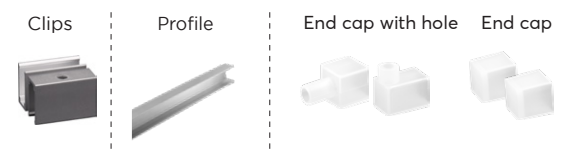

Note:'x' (CCT) = "27"(2700K) / "30"(3000K) / "40"(4000K) / "50"(5000K) / "60"(6000K), Please contact us for more information.

Dimension

Cross-section

Install

TOP BENDING SERIES

End cap

Accessories

Correct bending way

* Please contact our sales for the latest details and certifications

Top bending series

10x10mm RGB 24V / 14W

Three-sided luminous, wide angle, uniform light, dot free
 Top emitting, meet a variety of top bending light shape
 IP67, With high quality silicon, UV proof for outdoor application
 Easy installation with clips and bendable track
 Cut-able for flexible application