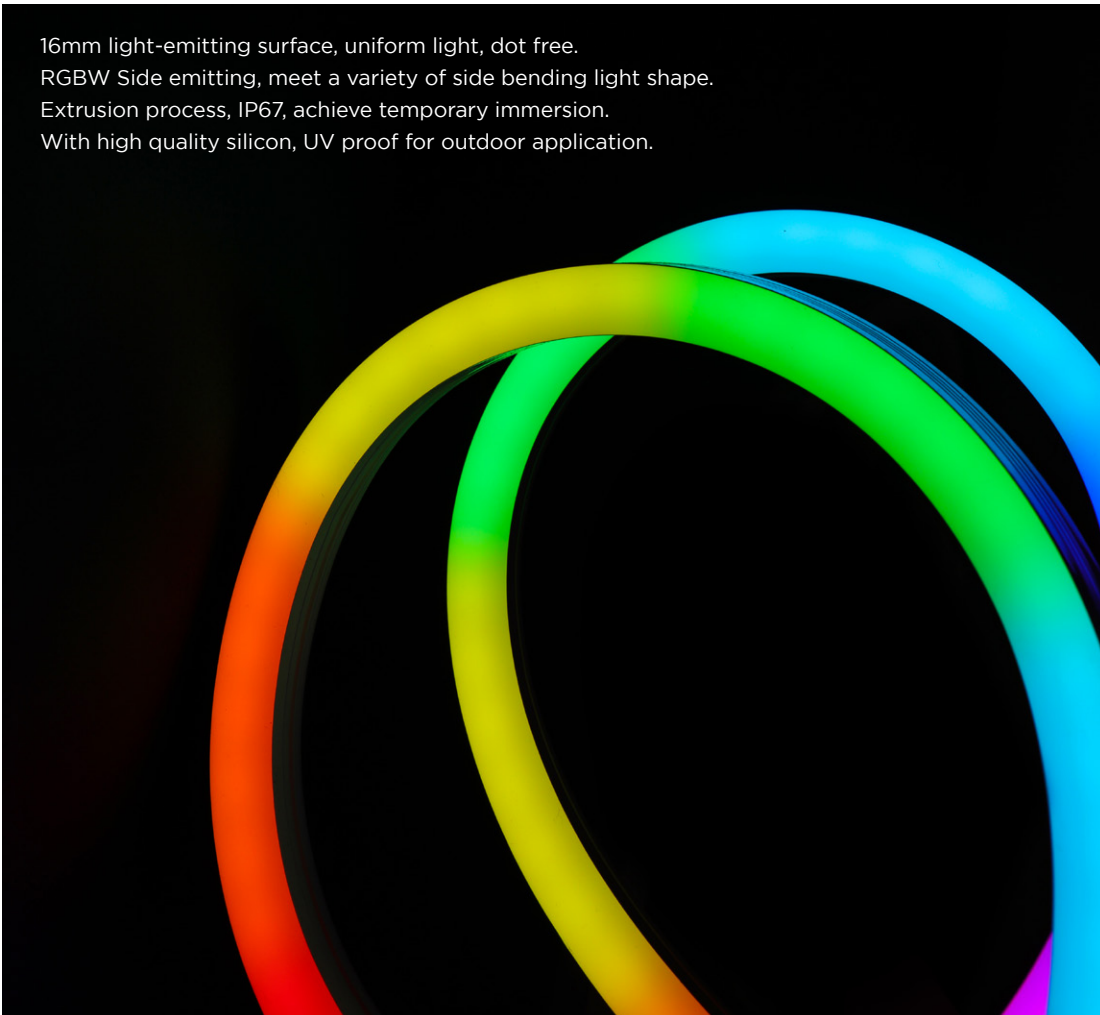

Dimension

End cap

Accessories

* Please contact our sales for the latest details and certifications

Digital colorful

16x20mm DMX Controlled RGBW

24V / 15W

16mm light-emitting surface, uniform light, dot free.
 RGBW Side emitting, meet a variety of side bending light shape.
 Extrusion process, IP67, achieve temporary immersion.
 With high quality silicon, UV proof for outdoor application.