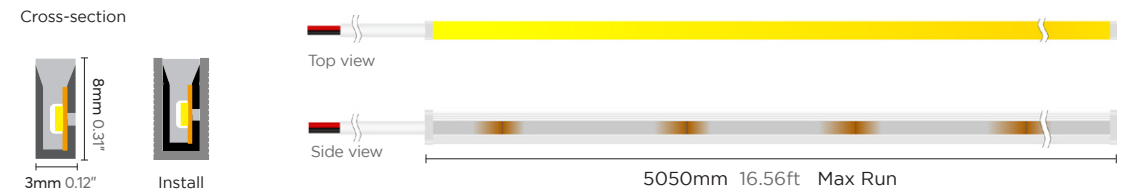

Dimension

MINI NEON

End cap

Ordinary End Cap

Accessories

End cap with hole End cap

Correct bending way

* Please contact our sales for the latest details and certifications