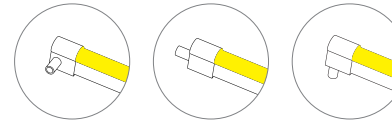

End cap

Ordinary End Cap