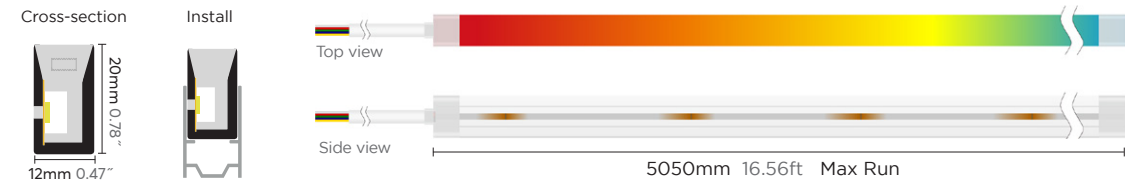

Dimension

IP68 NEON

End cap

Ordinary End Cap