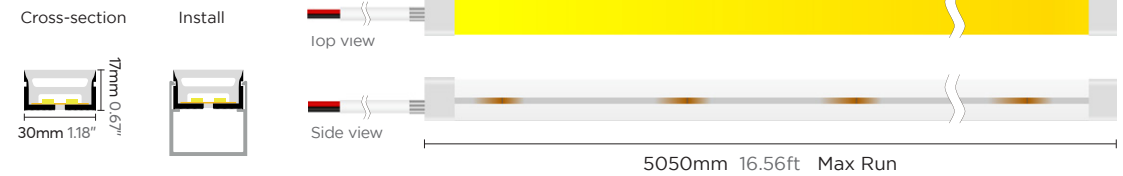

Dimension

TOP BENDING SERIES

End cap

Ordinary End Cap

Accessories

Correct bending way

* Please contact our sales for the latest details and certifications