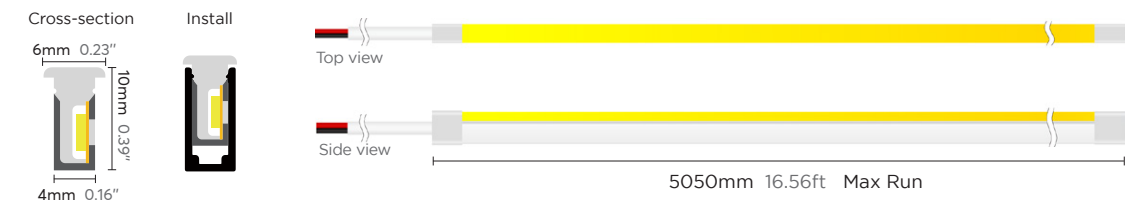

Dimension

End cap

Accessories