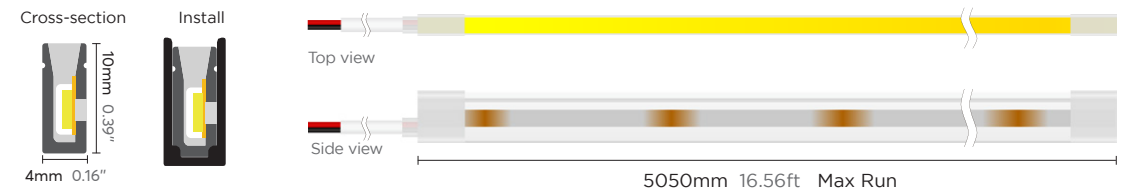

Dimension

MINI NEON

End cap

Ordinary End Cap