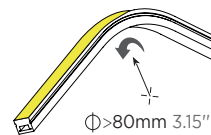

Correct bending way