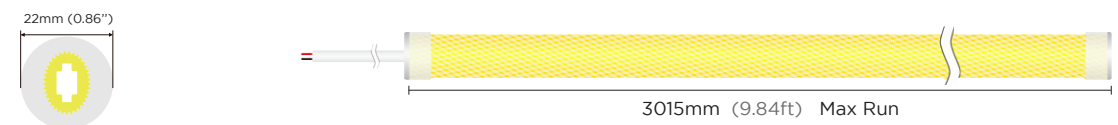

360° Lighting NEON

Weaving pattern on the surface 360° Lighting R22

24V / 14W

360° LIGHTING NEON

360° LIGHTING NEON

White **R22mm White 14W**

Product NO.
FEN14WR-P5-G1 28AH9x 24V280D R22L03

Voltage	DC24V
Power	14W/M 4.27W/ft
CRI	90 (2835LEDs)
Led Qty	280LEDs/M 85LEDs/ft
Cutting Length	Free Cutting
Waterproof grade	IP65
Diameter	22mm 0.86"

Lumens

● 2700K	745lm/m	227lm/ft
● 3000K	785lm/m	239lm/ft
● 4000K	815lm/m	248lm/ft
○ 6000K	815lm/m	248lm/ft

Note: 'x' (CCT) = "27"(2700K) / "30"(3000K) / "40"(4000K) / "50"(5000K) / "60"(6000K), Please contact us for more information.

Dimension

Accessories

* Please contact our sales for the latest details and certifications