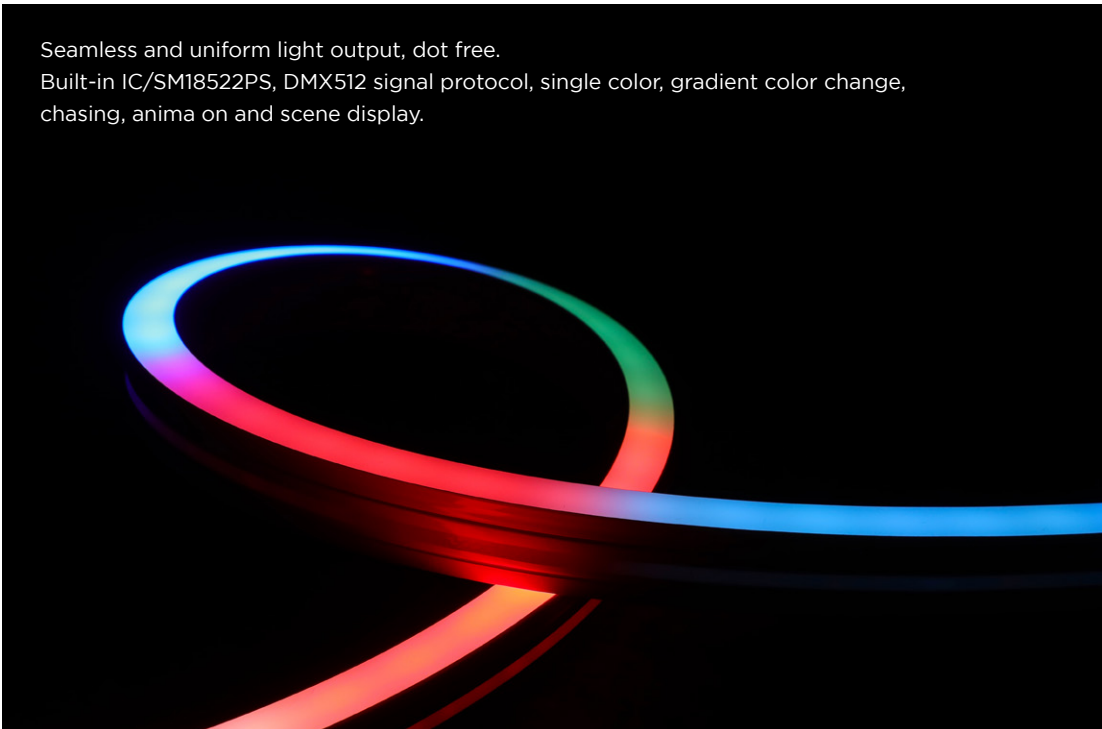

DIGITAL COLORFUL

DIGITAL COLORFUL

Digital colorful

12x20mm DMX Controlled RGBW

24V

Seamless and uniform light output, dot free.
Built-in IC/SM18522PS, DMX512 signal protocol, single color, gradient color change, chasing, anima on and scene display.