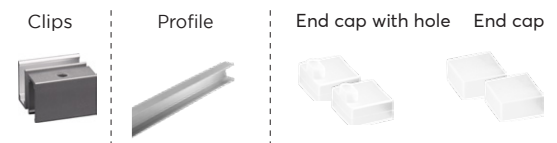

Accessories

* Please contact our sales for the latest details and certifications