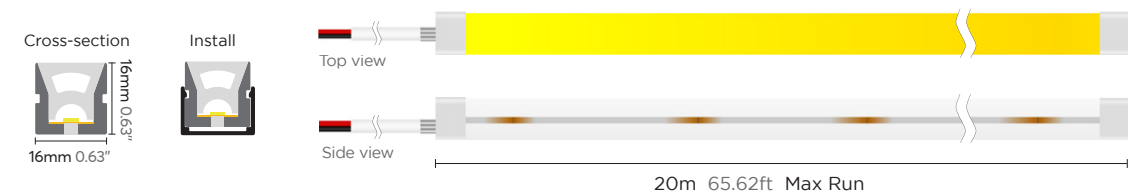

Long-Run NEON

Up to 20m 16x16mm White

Ultra-Long, up to 20m.
Seamless and uniform light output, dot free, bendable at horizontal direction.
IP67 protection, robust housing with high quality silicon, uv proof for true outdoor application.
Single power supply 20 meters, easy to connect and install.

LONG-RUN NEON

Top Bending

White 10W
FEN10W-P7-G2 28LZ9x 24VT120S 1616L20

White 15W
FEN15W-P7-G2 28HZ9x 24VT120S 1616L20

Voltage	DC24V	DC24V
Power	10W/M 3.05W/ft	15W/M 4.57W/ft
CRI	90 (2835LEDs)	90 (2835LEDs)
Led Qty	120LEDs/M 36LEDs/ft	120LEDs/M 36LEDs/ft
Cutting Length	50mm 1.97"	50mm 1.97"
Waterproof grade	IP67	IP67
Length/Reel	20m 65.62ft	20m 65.62ft

Lumens

● 2700K	480lm/m 146lm/ft	865lm/m 264lm/ft
● 3000K	530lm/m 162lm/ft	880lm/m 268lm/ft
● 4000K	560lm/m 170lm/ft	900lm/m 274lm/ft
○ 6000K	560lm/m 170lm/ft	900lm/m 274lm/ft

Note: 'x' (CCT) = "27"(2700K) / "30"(3000K) / "40"(4000K) / "50"(5000K) / "60"(6000K), Please contact us for more information.

Dimension

End cap

Injection-moulded endcap

*Cable can be bended to any direction.

LONG-RUN NEON