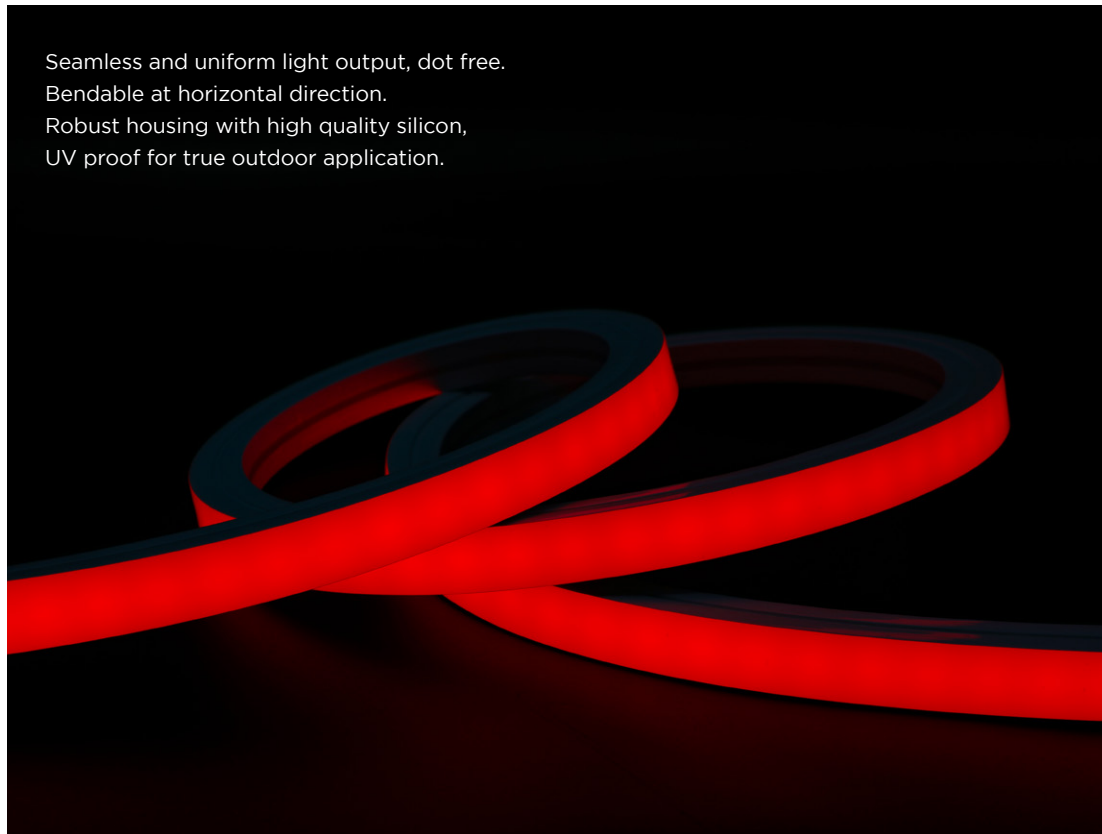

Seamless and uniform light output, dot free.
Bendable at horizontal direction.
Robust housing with high quality silicon,
UV proof for true outdoor application.

Accessories

Correct bending way

* Please contact our sales for the latest details and certifications