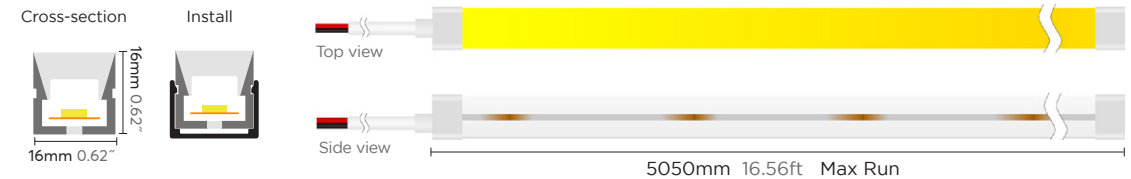

Dimension

End cap

Ordinary End Cap