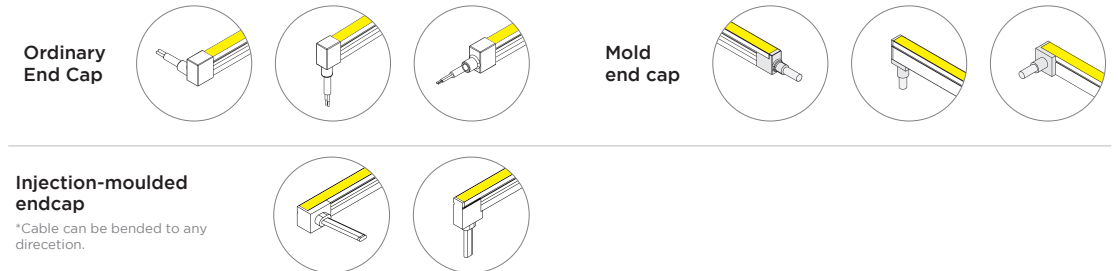

Side bending series

8x16mm RGB 24V / 12W

Three-sided luminous, wide angle, uniform light, dot free.
Bendable at horizontal direction.
Robust housing with high quality silicon, UV proof for true outdoor application.
Easy installation with clips and bendable track.
Cut-able for flexible application.

SIDE BENDING SERIES

8x16mm White 12W Product NO. FEN12CS-P7-G1 38XRGB 24V120S 0816L05

Voltage	DC24V	Lumens	
Power	12W/M 3.65W/ft	● R	43lm/m 13lm/ft
CRI	/ (3838LEDs)	● G	122lm/m 37lm/ft
Led Qty	120LEDs/M 36LEDs/ft	● B	26lm/m 8lm/ft
Cutting Length	50mm 1.97"		
Waterproof grade	IP67		
Length/Reel	5050mm 16.56ft		

Note: 'x' (CCT) = "27"(2700K) / "30"(3000K) / "40"(4000K) / "50"(5000K) / "60"(6000K), Please contact us for more information.

Dimension

SIDE BENDING SERIES

End cap

Accessories

* Please contact our sales for the latest details and certifications