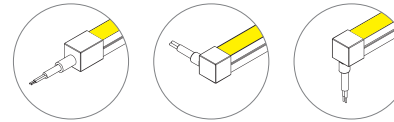

Note: 'x' (CCT) = "27"(2700K) / "30"(3000K) / "40"(4000K) / "50"(5000K) / "60"(6000K), Please contact us for more information.

Dimension

TOP BENDING SERIES

End cap

Ordinary End Cap

Injection-moulded endcap