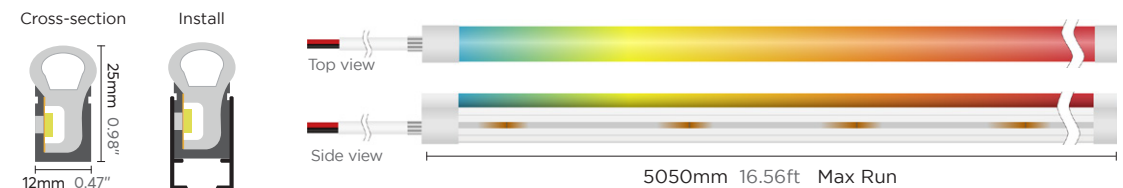

Digital colorful

12x25mm DMX Controlled RGBW

24V / 15W

12mm light-emitting surface, uniform light, dot free.
Seamless and uniform light output, dot free, Bendable at horizontal direction.
Built-in IC/SM18522PS, DMX512 signal protocol, single color, gradient color change, chasing, anima on and scene display

Side Bending

12x25mm DMX Controlled RGBW 12W
Product NO. FEN15DS-P7-G1 50ZR8B8X 24VD56S7 1225L05

Voltage	DC24V	Lumens		
Power	15W/M 4.57W/ft	● R	43lm/m	13lm/ft
CRI	80 (5050LEDs)	● G	111lm/m	34lm/ft
Led Qty	56LEDs/M 17LEDs/ft	● B	25lm/m	8lm/ft
Cutting Length	50mm 1.97"	● 6000K	148lm/m	45lm/ft
Waterproof grade	IP67			
Length/Reel	5050mm 16.56ft			

Dimension

End cap

Accessories

* Please contact our sales for the latest details and certifications