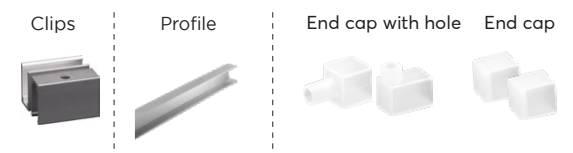

Note: 'x' (CCT) = "27"(2700K) / "30"(3000K) / "40"(4000K) / "50"(5000K) / "60"(6000K), Please contact us for more information.

Dimension

TOP BENDING SERIES

End cap

Accessories

Correct bending way

* Please contact our sales for the latest details and certifications