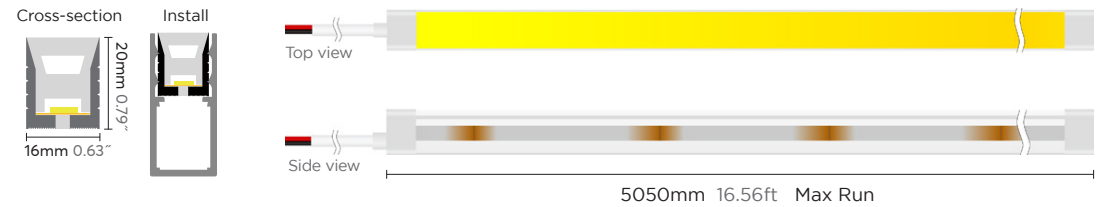

Dimension

TOP BENDING SERIES

End cap

Accessories