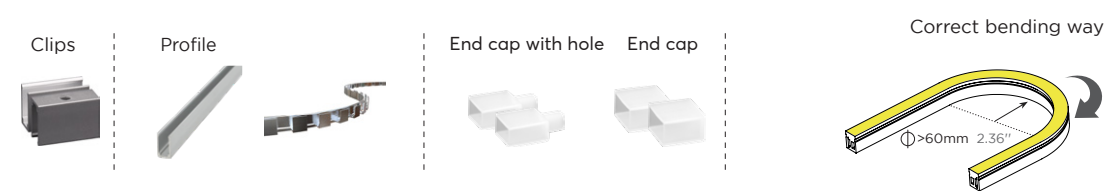

Accessories

* Please contact our sales for the latest details and certifications