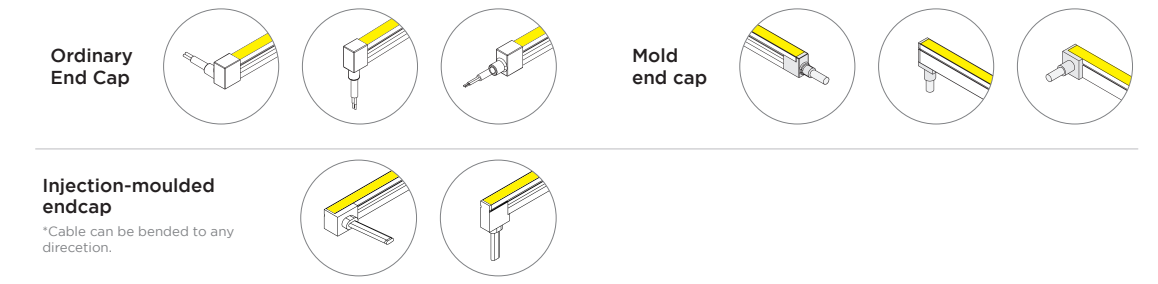

End cap

Injection-moulded endcap
*Cable can be bended to any direction.

DIGITAL COLORFUL

DIGITAL COLORFUL