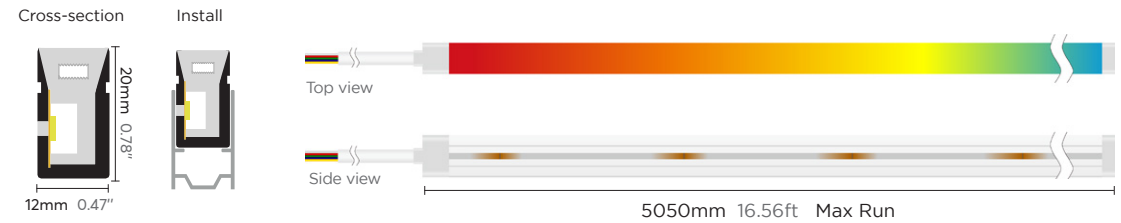

Digital colorful

12x20mm DMX Controlled RGBW

24V

Seamless and uniform light output, dot free.
Built-in IC/SM18522PS, DMX512 signal protocol, single color, gradient color change, chasing, anima on and scene display.

Accessories

Correct bending way

* Please contact our sales for the latest details and certifications

Side Bending

12x20mm DMX Controlled RGBW 12W

Product NO.
FEN12DS-P7-G1 50ZRGB8x 24VD56S7
1220L05

12x20mm DMX Controlled RGBW 14W

Product NO.
FEN14DS-P7-G1 50ZRGB840 24VD70S7
1220L05

Parameter	12x20mm DMX Controlled RGBW 12W	12x20mm DMX Controlled RGBW 14W
Voltage	DC24V	DC24V
Power	12W/M 3.65W/ft	14W/M 34.26W/ft
CRI	80 (5050LEDs)	80 (5050LEDs)
Led Qty	56LEDs/M 17LEDs/ft	70LEDs/M 21LEDs/ft
Cutting Length	125mm 4.92"	100mm 3.94"
Waterproof grade	IP67	IP67
Length/Reel	5050mm 16.56ft	5050mm 16.56ft
Lumens		
● R	25lm/m 8lm/ft	42lm/m 13lm/ft
● G	72lm/m 22lm/ft	99lm/m 30lm/ft
● B	22lm/m 7lm/ft	28lm/m 9lm/ft
● 6000K	122lm/m 37lm/ft	128lm/m 39lm/ft

Dimension

End cap