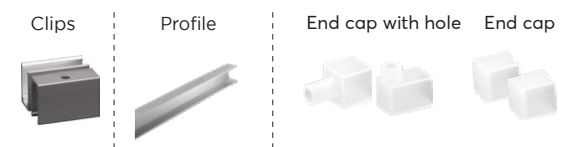

Note: 'x' (CCT) = "27"(2700K) / "30"(3000K) / "40"(4000K) / "50"(5000K) / "60"(6000K), Please contact us for more information.

Dimension

TOP BENDING SERIES

End cap

Accessories

Correct bending way

* Please contact our sales for the latest details and certifications