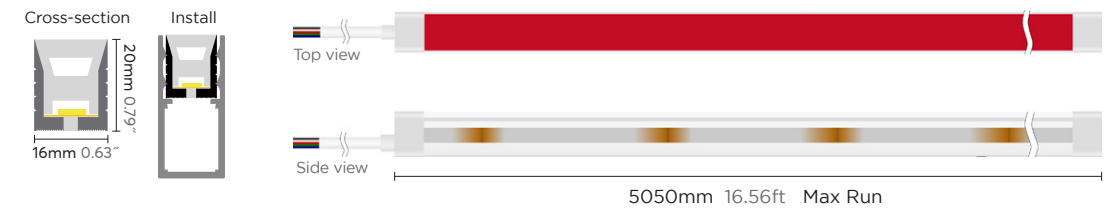

Dimension

TOP BENDING SERIES

End cap

Accessories