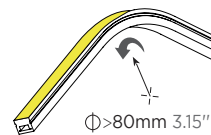

White **Rainbow NEON 16W**
FEN16W-P7-G1 28HZ9x 24V140S7 1616L05

Voltage	DC24V
Power	16W/M 4.87W/ft
CRI	90 (2835LEDs)
Led Qty	140LEDs/M 42LEDs/ft
Cutting Length	50mm 1.97"
Waterproof grade	IP67
Length/Reel	5050mm 16.56ft

Lumens

● Champagne	600lm/m	182lm/ft
● Grey	510lm/m	155lm/ft
● Black	80lm/m	24lm/ft

Note: 'x' (CCT) = "27"(2700K) / "30"(3000K) / "40"(4000K) / "50"(5000K) / "60"(6000K), Please contact us for more information.