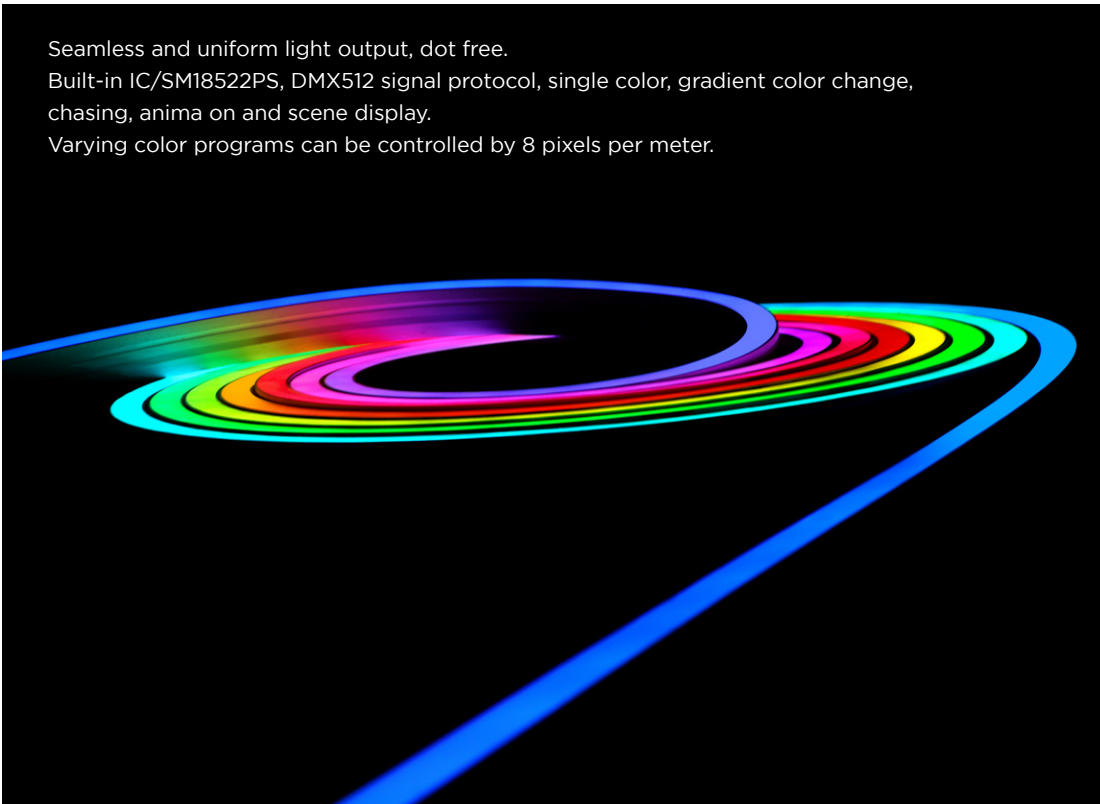

10x18mm DMX/SPI Controlled RGB

Seamless and uniform light output, dot free.
Built-in IC/SM18522PS, DMX512 signal protocol, single color, gradient color change, chasing, anima on and scene display.
Varying color programs can be controlled by 8 pixels per meter.