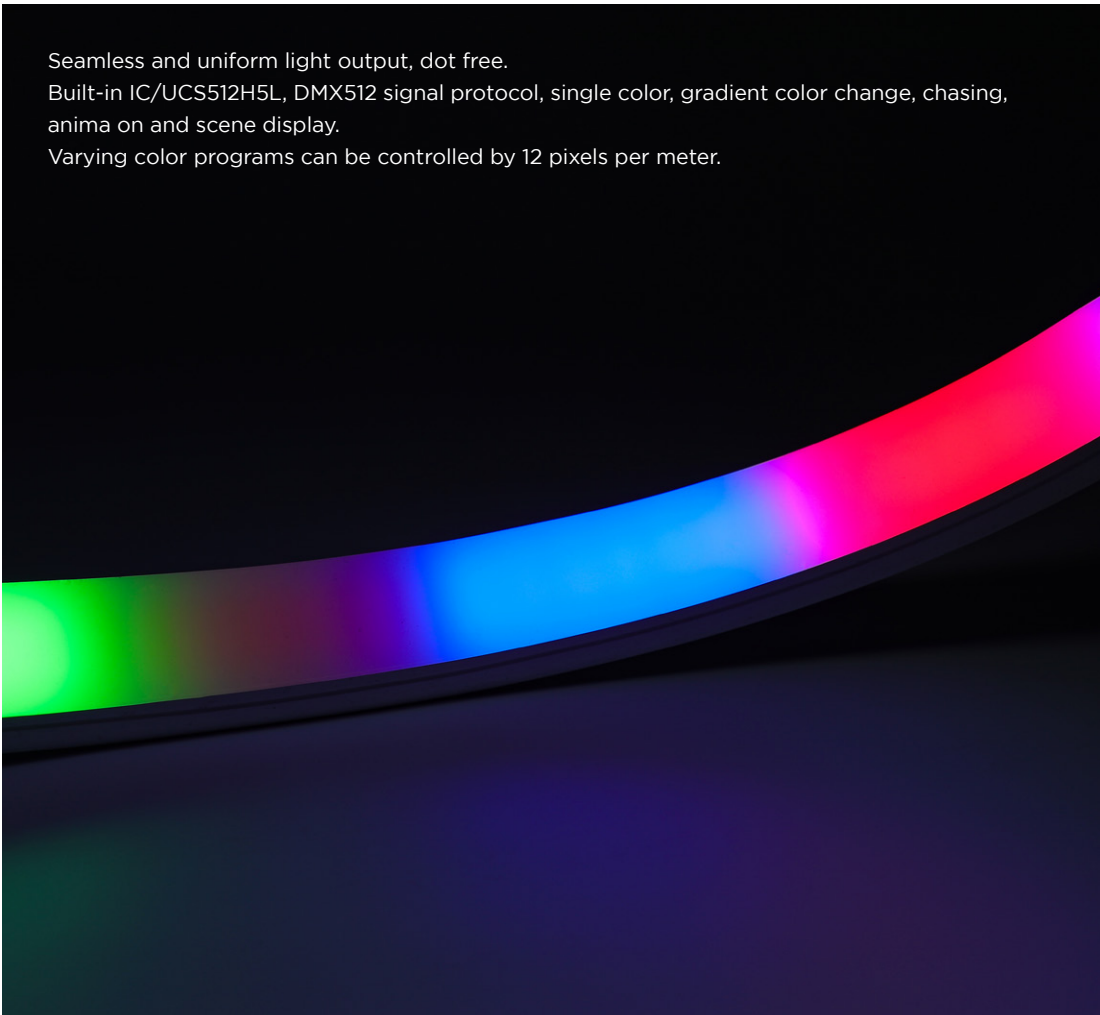

Digital colorful

30x17mm DMX Controlled RGBW

24V / 20W

Seamless and uniform light output, dot free.
Built-in IC/UCS512H5L, DMX512 signal protocol, single color, gradient color change, chasing, anima on and scene display.
Varying color programs can be controlled by 12 pixels per meter.

Top Bending

30x17mm DMX Controlled RGBW 20W
Product NO. FEN20D-P7-G2 50ZRGB9X 24VD168D14 3017L05

Voltage	DC24V	Lumens	
Power	20W/M 6.10W/ft	● R	104lm/m 32lm/ft
CRI	90 (5050LEDs)	● G	383lm/m 116lm/ft
Led Qty	168LEDs/M 51LEDs/ft	● B	90lm/m 27lm/ft
Cutting Length	83.3mm 3.28"	● 3000K	450lm/m 137lm/ft
Waterproof grade	IP67		
Length/Reel	5050mm 16.56ft