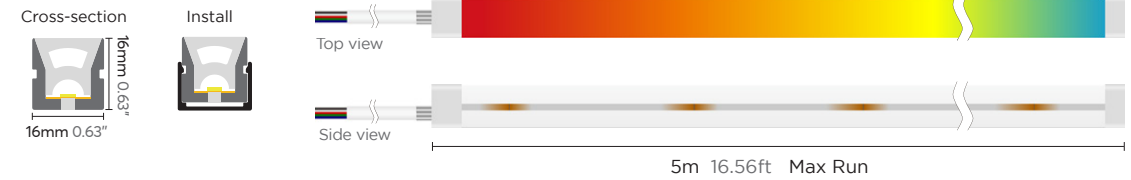

16x16mm DMX RGBW

24V / 14W

Seamless and uniform light output, dot free.
Bendable at horizontal direction. IP67 protection.
Robust housing with high quality silicon, UV proof for true outdoor application.
Built-in IC/SM18522PS, DMX512 signal protocol, single color,
gradient color change, chasing, anima on and scene display.

Top Bending

16x16mm DMX RGBW 14W
Product NO. FEN14D-P7-G1 50ZRGB8X 24VD80S10 1616L05

Voltage	DC24V	Lumens		
Power	14W/M 4.26W/ft	● R	40lm/m	12lm/ft
CRI	80 (5050LEDs)	● G	128lm/m	39lm/ft
Led Qty	80LEDs/M 24LEDs/ft	● B	31lm/m	9lm/ft
Cutting Length	125mm 4.92"	● 2700K	130lm/m	40lm/ft
Waterproof grade	IP67			
Length/Reel	5m 16.56ft			

Dimension

End cap

Accessories

* Please contact our sales for the latest details and certifications