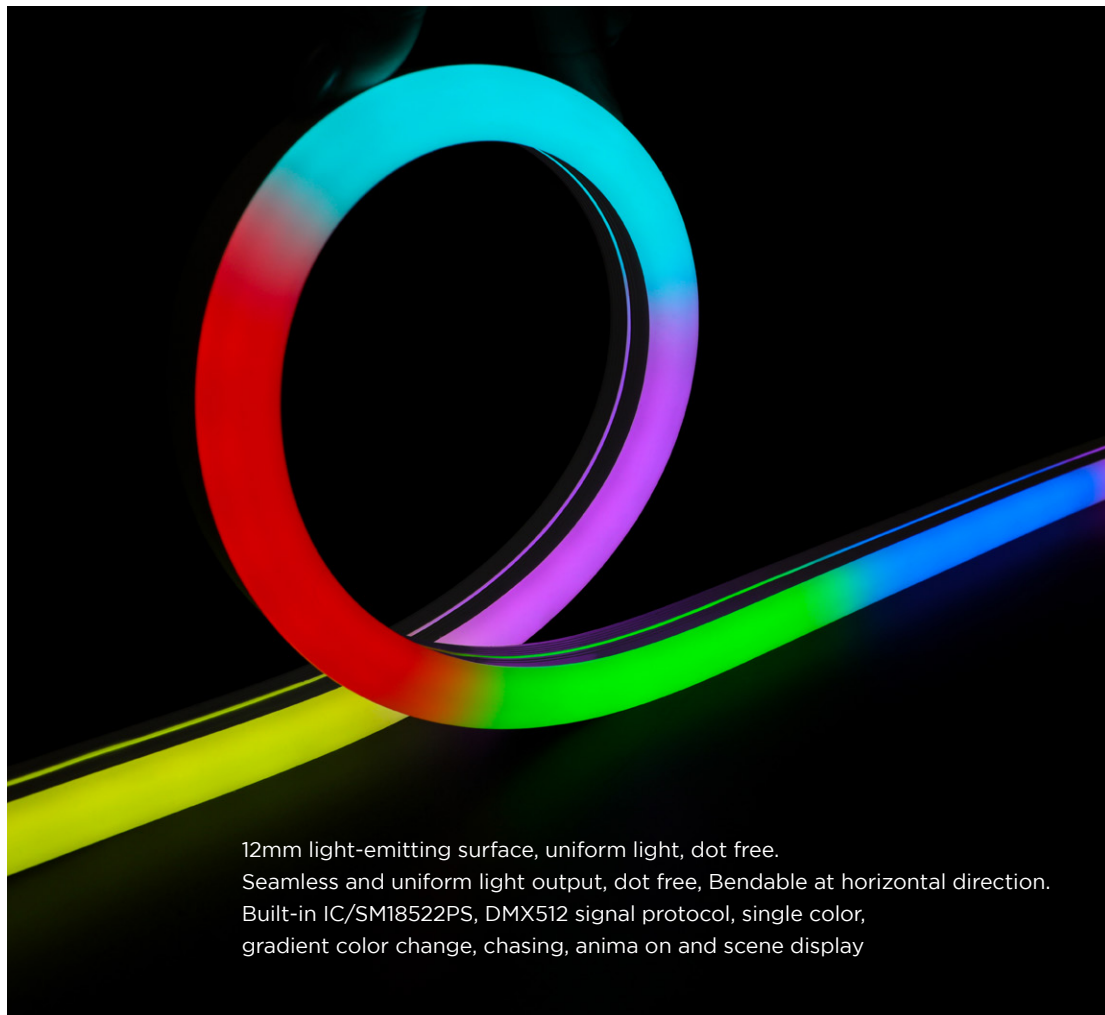

12mm light-emitting surface, uniform light, dot free.
Seamless and uniform light output, dot free, Bendable at horizontal direction.
Built-in IC/SM18522PS, DMX512 signal protocol, single color, gradient color change, chasing, anima on and scene display