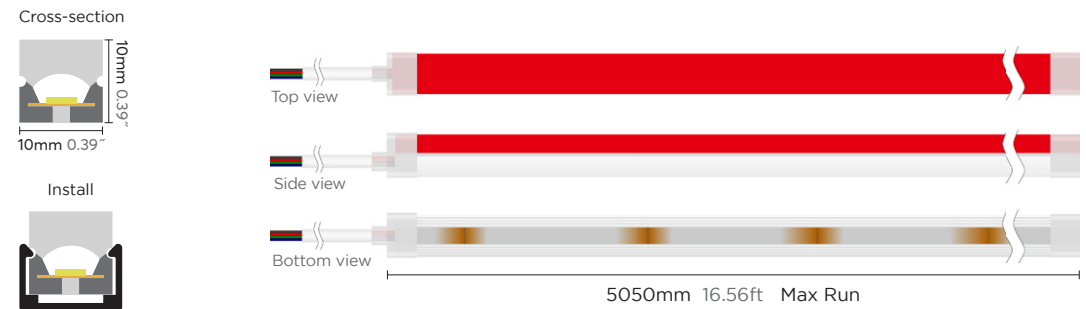

Dimension

TOP BENDING SERIES