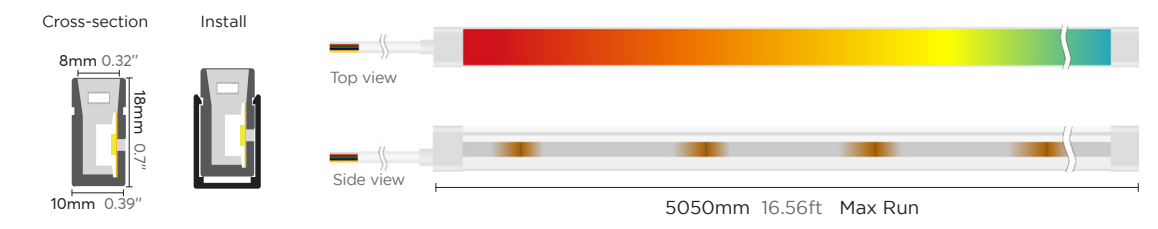

Digital colorful

10x18mm DMX/SPI Controlled RGB

Seamless and uniform light output, dot free.
Built-in IC/SM18522PS, DMX512 signal protocol, single color, gradient color change, chasing, anima on and scene display.
Varying color programs can be controlled by 8 pixels per meter.

Accessories

* Please contact our sales for the latest details and certifications

Side Bending

DMX Controlled RGB 12W

Product NO.
FEN12DS-P7-G1 50ZRGB 24VD56S 1018L05

SPI Controlled RGB 14W

Product NO.
FEN14DS-P7-G1 50AWRGB 24VS60S 1018L05

Voltage	DC24V		DC24V	
Power	12W/M 3.28W/ft		14W/M 4.26W/ft	
CRI	- (5050LEDs)		- (5050LEDs)	
Led Qty	56LEDs/M 17LEDs/ft		60LEDs/M 18LEDs/ft	
Cutting Length	125mm 4.92"		100mm 3.93"	
Waterproof grade	IP67		IP67	
Length/Reel	5050mm 16.56ft		5050mm 16.56ft	
Lumens				
R	45lm/m	13lm/ft	38lm/m	11lm/ft
G	110lm/m	33lm/ft	85lm/m	25lm/ft
B	21lm/m	6lm/ft	21lm/m	6lm/ft

Note: 'x' (CCT) = "27"(2700K) / "30"(3000K) / "40"(4000K) / "50"(5000K) / "60"(6000K). Please contact us for more information.

Dimension

End cap

Injection-moulded endcap
*Cable can be bended to any direction.

DIGITAL COLORFUL

DIGITAL COLORFUL