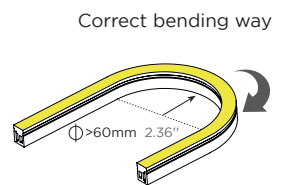

Note:'x' (CCT) = "27"(2700K) / "30"(3000K) / "40"(4000K) / "50"(5000K) / "60"(6000K), Please contact us for more information.

Dimension

MINI NEON

End cap

Ordinary End Cap

Accessories

* Please contact our sales for the latest details and certifications