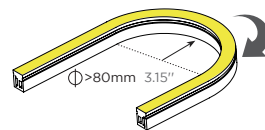

Correct bending way

* Please contact our sales for the latest details and certifications

Side Bending

12x20mm SPI Controlled RGBW 12W

Product NO.
FEN12DS-P7-G2 50ZRGB830 24VS84S7 1220L05

Voltage	DC24V	
Power	12W/M 3.65W/ft	
CRI	80 (5050LEDs)	
Led Qty	84LEDs/M 26LEDs/ft	
Cutting Length	83.3mm 3.27"	
Waterproof grade	IP67	
Length/Reel	5050mm 16.56ft	
Lumens		
● R	32lm/m	10lm/ft
● G	105lm/m	32lm/ft
● B	25lm/m	8lm/ft
● 6000K	100lm/m	30lm/ft