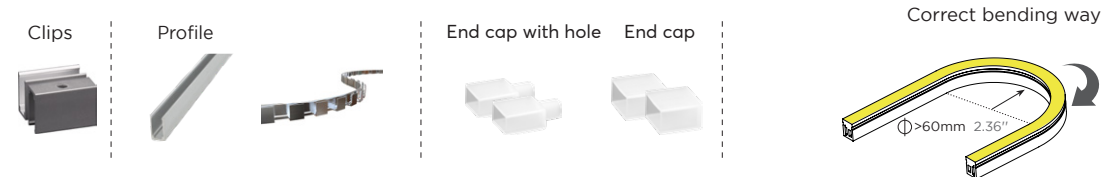

Note: 'x' (CCT) = "27"(2700K) / "30"(3000K) / "40"(4000K) / "50"(5000K) / "60"(6000K), Please contact us for more information.

Dimension

SIDE BENDING SERIES

End cap

Accessories

* Please contact our sales for the latest details and certifications