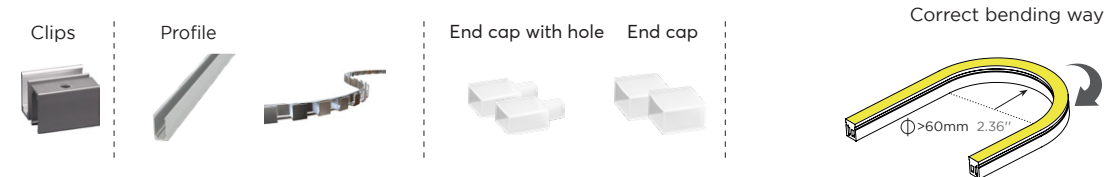

Accessories

* Please contact our sales for the latest details and certifications