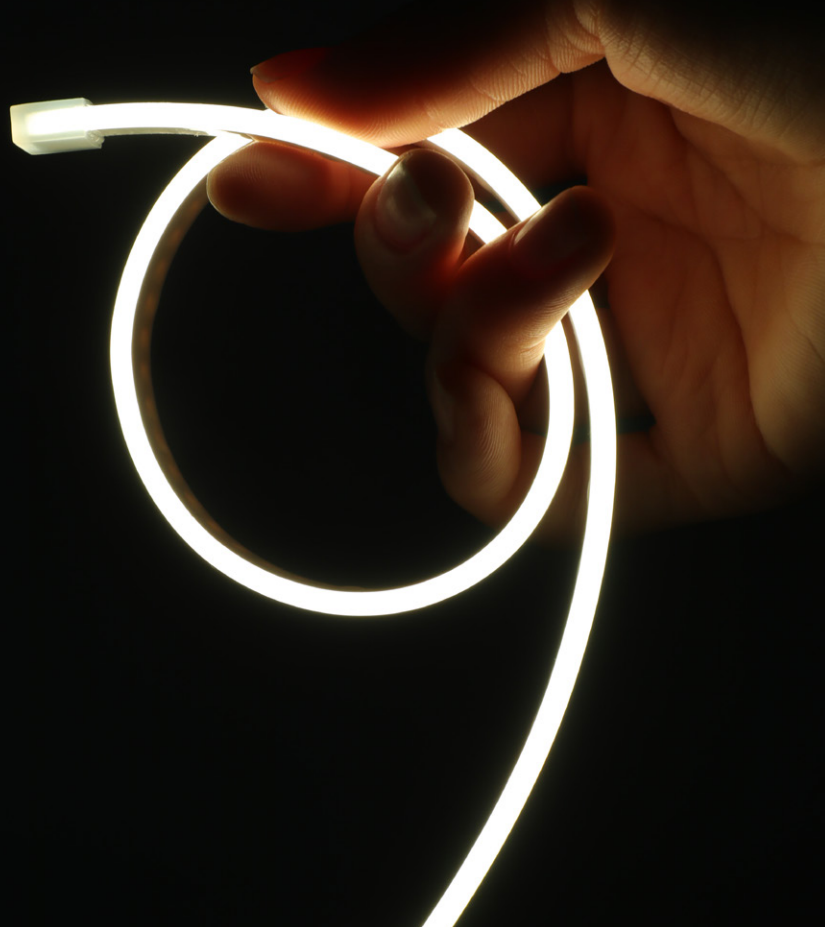

Correct bending way

* Please contact our sales for the latest details and certifications

Mini cut 3x8mm White

24V / 6W

Extrusion process, lights soft and uniform.
 3mm wide with ultra narrow output.
 Bendable at horizontal direction.
 Robust housing with high quality silicon.
 Cut-able for flexible application.