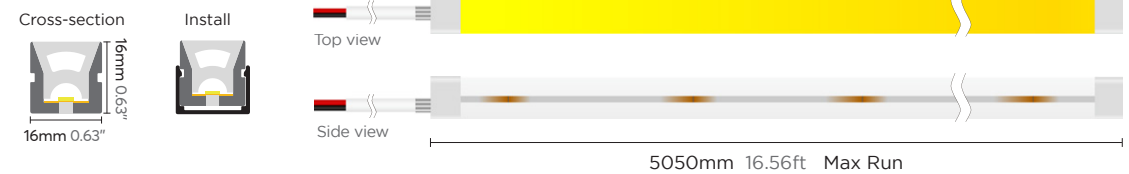

Top bending series

16x16mm White / Tunable CCT

Seamless and uniform light output, dot free.
Bendable at horizontal direction.
Robust housing with high quality silicon,
UV proof for true outdoor application.

Accessories

Correct bending way

* Please contact our sales for the latest details and certifications

White 16W
FEN16W-P7-G1 28HZ9x 24V140S7 1616L05

Tunable CCT 19W
FEN19C-P7-G1 28HZ92228HZ950 24V240S12 1616L05

Voltage	DC24V	DC24V
Power	16W/M 4.87W/ft	19W/M 5.85W/ft
CRI	90 (2835LEDs)	90 (2835LEDs)
Led Qty	140LEDs/M 42LEDs/ft	240LEDs/M 73LEDs/ft
Cutting Length	50mm 1.97"	50mm 1.97"
Waterproof grade	IP67	IP67
Length/Reel	5050mm 16.56ft	5050mm 16.56ft

Lumens

● 2700K	920lm/m 280lm/ft	450lm/m 137lm/ft
● 3000K	940lm/m 286lm/ft	/ /
● 4000K	960lm/m 292lm/ft	/ /
○ 6000K	960lm/m 292lm/ft	540lm/m 165lm/ft

Note: 'x' (CCT) = "27"(2700K) / "30"(3000K) / "40"(4000K) / "50"(5000K) / "60"(6000K), Please contact us for more information.

Dimension

End cap

Injection-moulded endcap

*Cable can be bended to any direction.