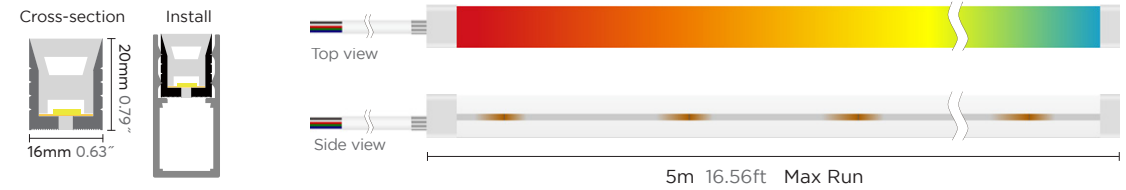

Digital colorful

16x20mm DMX RGBW

24V / 15W

16mm light-emitting surface, uniform light, dot free.
RGBW Side emitting, meet a variety of side bending lightshape.
Extrusion process, IP67, achieve temporary immersion.
With high quality silicon, UV proof for outdoor application.

DIGITAL COLORFUL

Top Bending

16x20mm DMX RGBW 15W
Product NO. FEN15D-P7-G1 50ZRGB9x 24VD70S7 1620L05

Voltage	DC24V	Lumens	
Power	15W/M 4.26W/ft	● R	50lm/m 15lm/ft
CRI	90 (5050LEDs)	● G	130lm/m 40lm/ft
Led Qty	70LEDs/M 21LEDs/ft	● B	36lm/m 11lm/ft
Cutting Length	100mm 3.94"	● 2700K	175lm/m 53lm/ft
Waterproof grade	IP67		
Length/Reel	5m 16.56ft		

Dimension

DIGITAL COLORFUL

End cap

Accessories