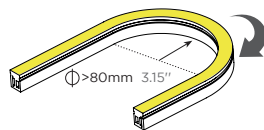

Correct bending way