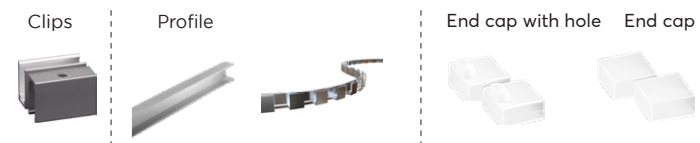

Accessories

* Please contact our sales for the latest details and certifications