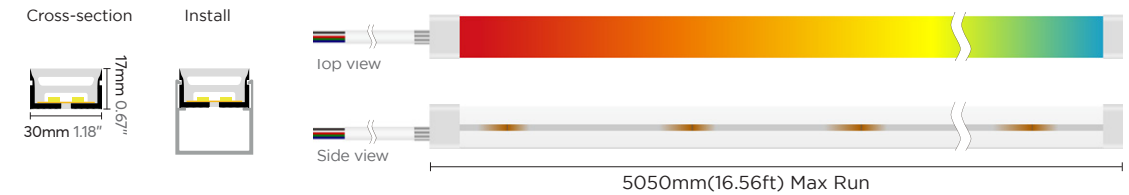

Dimension

End cap

Accessories