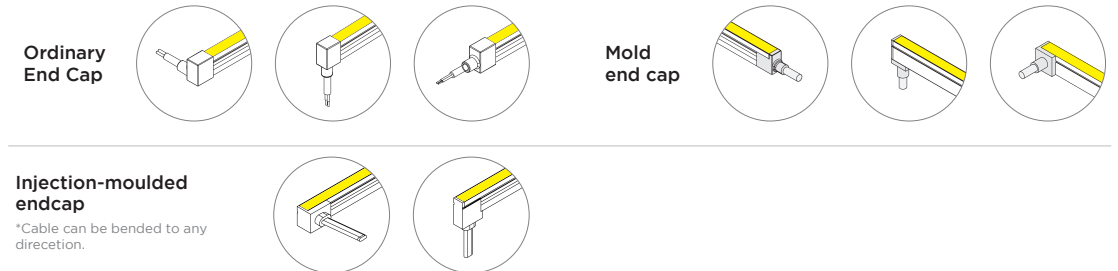

Side bending series

6x12mm RGB 24V / 10W

6mm light-emitting surface, uniform light, dot free.
Side emitting, meet a variety of side bending light shape.
Robust housing with high quality silicon, UV proof for true outdoor application.
Easy installation with clips and bendable track.
Cutable for flexible application.

6x12mm RGB 10W Product NO. FEN10CS-P7-G1 38XRGB 24V120S 0612L05

Voltage	DC24V	Lumens		
Power	10W/M 3.04W/ft	R	36lm/m	11lm/ft
CRI	- (3838LEDs)	G	100lm/m	30lm/ft
Led Qty	120LEDs/M 36LEDs/ft	B	22lm/m	7lm/ft
Cutting Length	50mm 1.97"			
Waterproof grade	IP67			
Length/Reel	5050mm 16.56ft			

Note: 'x' (CCT) = "27"(2700K) / "30"(3000K) / "40"(4000K) / "50"(5000K) / "60"(6000K), Please contact us for more information.

Dimension

End cap

Accessories

* Please contact our sales for the latest details and certifications