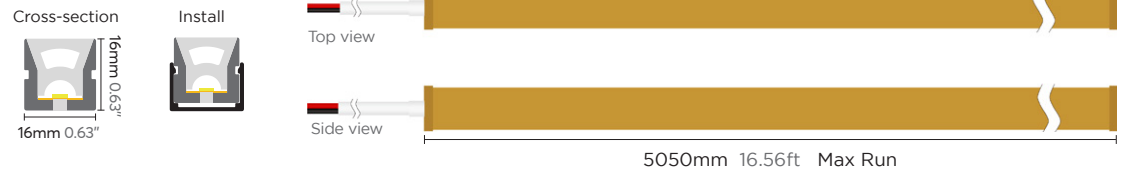

Top bending series

Rainbow NEON Customize color

16x16mm

Customizable colors make it more adaptable to various application scenarios, creating a personalized user experience.

Accessories

* Please contact our sales for the latest details and certifications

Correct bending way

White **Rainbow NEON 16W**
FEN16W-P7-G1 28HZ9x 24V140S7 1616L05

Voltage	DC24V
Power	16W/M 4.87W/ft
CRI	90 (2835LEDs)
Led Qty	140LEDs/M 42LEDs/ft
Cutting Length	50mm 1.97"
Waterproof grade	IP67
Length/Reel	5050mm 16.56ft

Lumens

● Champagne	600lm/m	182lm/ft
● Grey	510lm/m	155lm/ft
● Black	80lm/m	24lm/ft

Note: 'x' (CCT) = "27"(2700K) / "30"(3000K) / "40"(4000K) / "50"(5000K) / "60"(6000K), Please contact us for more information.

Dimension

End cap

Injection-moulded endcap

*Cable can be bent to any direction.

TOP BENDING SERIES

TOP BENDING SERIES