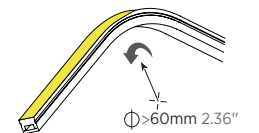

Note: 'x' (CCT) = "27"(2700K) / "30"(3000K) / "40"(4000K) / "50"(5000K) / "60"(6000K), Please contact us for more information.

Dimension

End cap

Accessories

Correct bending way

* Please contact our sales for the latest details and certifications