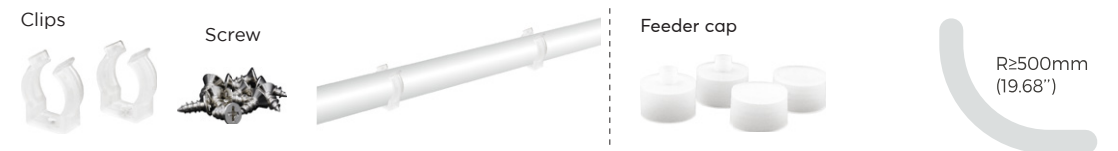

Accessories

* Please contact our sales for the latest details and certifications