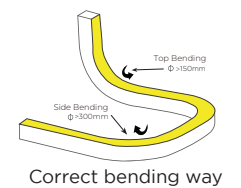

Ordinary End Cap

Accessories

Clips

Profile

* Please contact our sales for the latest details and certifications

3D BENDING

3D Bending

16x18mm White 24V / 14W