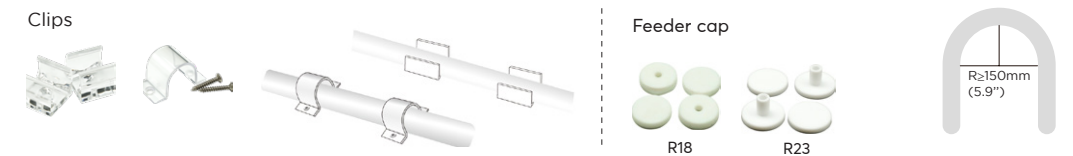

Accessories

* Please contact our sales for the latest details and certifications