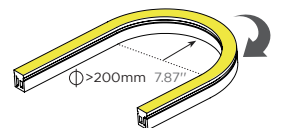

Note: 'x' (CCT) = "27"(2700K) / "30"(3000K) / "40"(4000K) / "50"(5000K) / "60"(6000K), Please contact us for more information.

Dimension

IP68 NEON

End cap

Ordinary End Cap

Accessories

Correct bending way

* Please contact our sales for the latest details and certifications