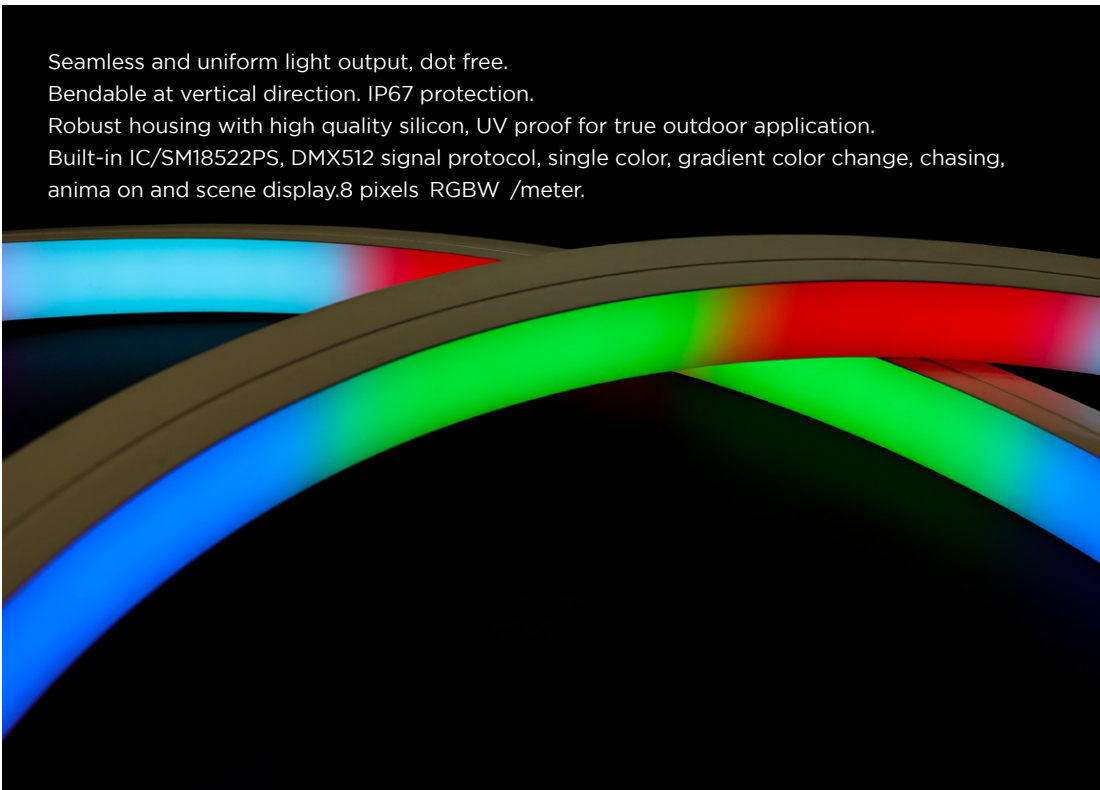

24V / 12W

Seamless and uniform light output, dot free.
Bendable at vertical direction. IP67 protection.
Robust housing with high quality silicon, UV proof for true outdoor application.
Built-in IC/SM18522PS, DMX512 signal protocol, single color, gradient color change, chasing, anima on and scene display. 8 pixels RGBW /meter.