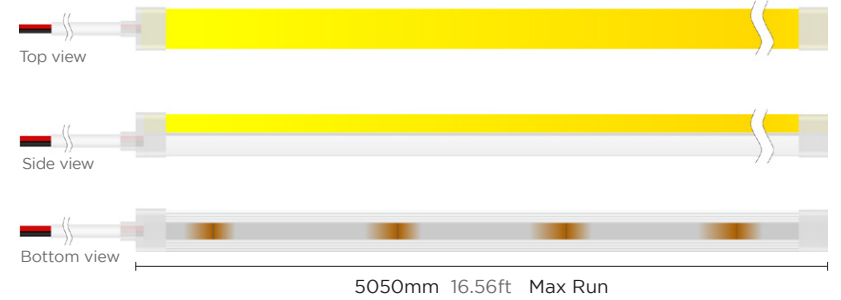

Dimension

Cross-section

Install

TOP BENDING SERIES