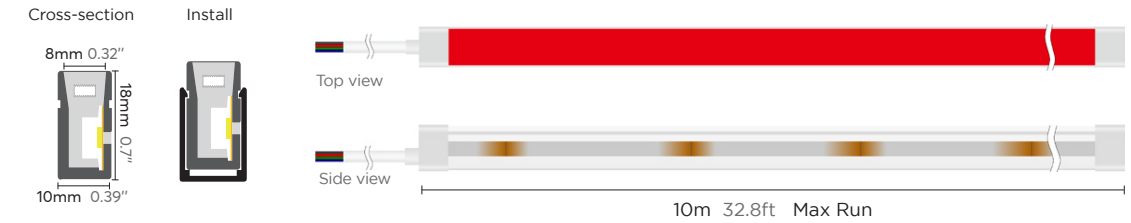

Dimension

LONG-RUN NEON