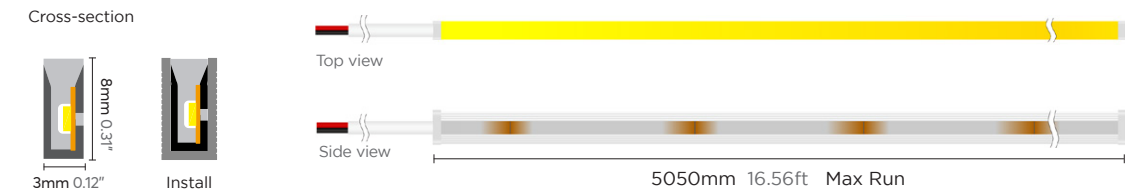

Dimension

MINI NEON

End cap

Ordinary End Cap

Accessories

End cap with hole End cap

Correct bending way

* Please contact our sales for the latest details and certifications