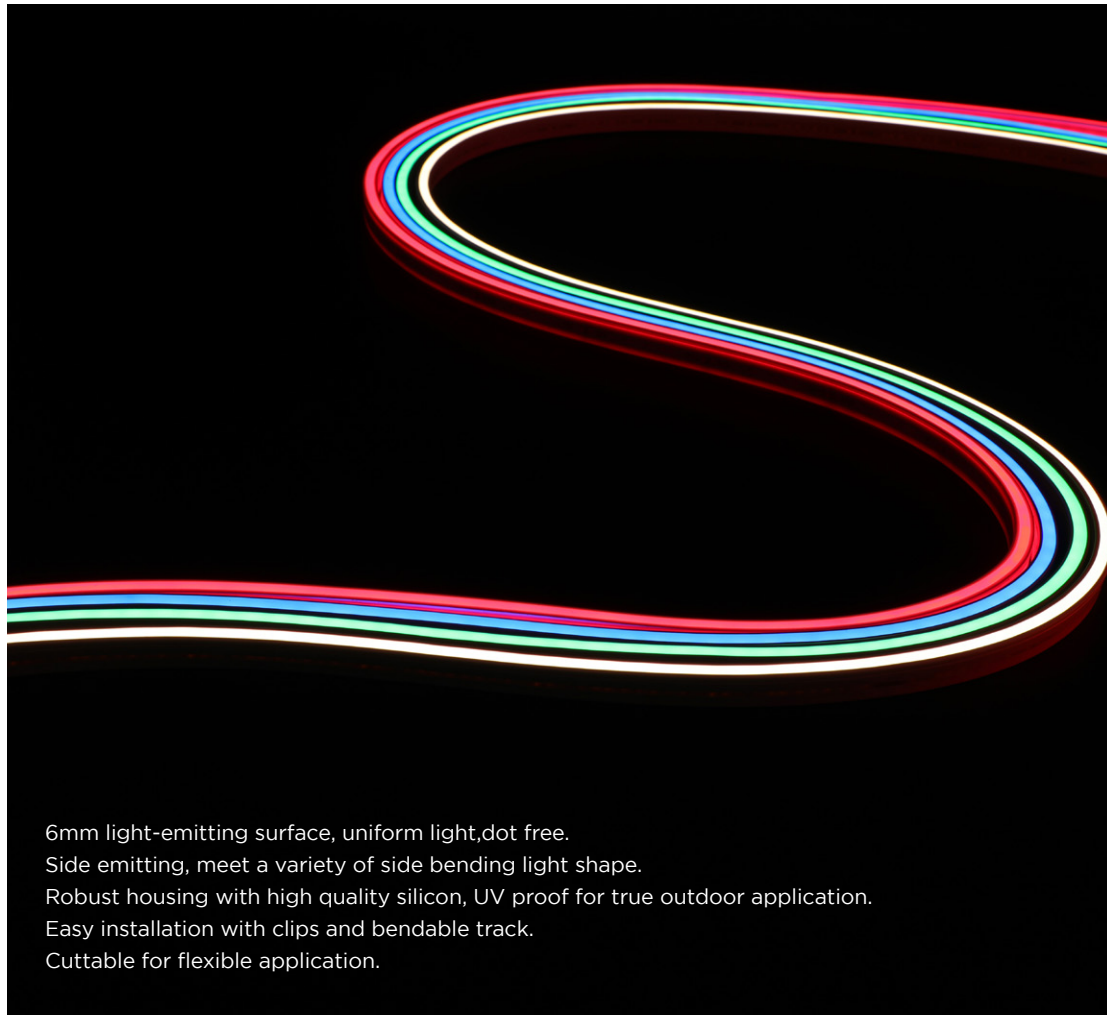

Side bending series

6x12mm RGB 24V / 10W

6mm light-emitting surface, uniform light, dot free.
 Side emitting, meet a variety of side bending light shape.
 Robust housing with high quality silicon, UV proof for true outdoor application.
 Easy installation with clips and bendable track.
 Cutable for flexible application.