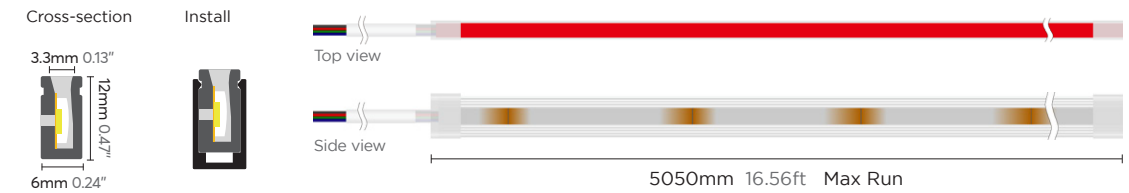

Side bending series

6x12mm RGB 24V / 10W

6mm light-emitting surface, uniform light, dot free.
Side emitting, meet a variety of side bending light shape.
Robust housing with high quality silicon, UV proof for true outdoor application.
Easy installation with clips and bendable track.
Cutable for flexible application.

6x12mm RGB 10W Product NO. FEN10CS-P7-G1 38XRGB 24V120S 0612L05

Voltage	DC24V	Lumens		
Power	10W/M 3.04W/ft	R	36lm/m	11lm/ft
CRI	- (3838LEDs)	G	100lm/m	30lm/ft
Led Qty	120LEDs/M 36LEDs/ft	B	22lm/m	7lm/ft
Cutting Length	50mm 1.97"			
Waterproof grade	IP67			
Length/Reel	5050mm 16.56ft			

Note: 'x' (CCT) = "27"(2700K) / "30"(3000K) / "40"(4000K) / "50"(5000K) / "60"(6000K), Please contact us for more information.

Dimension

End cap

Accessories

* Please contact our sales for the latest details and certifications