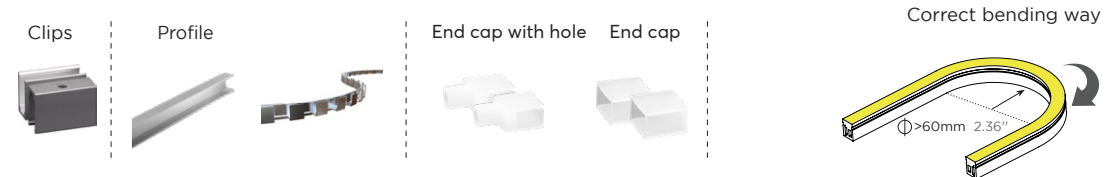

Accessories

* Please contact our sales for the latest details and certifications

SIDE BENDING SERIES