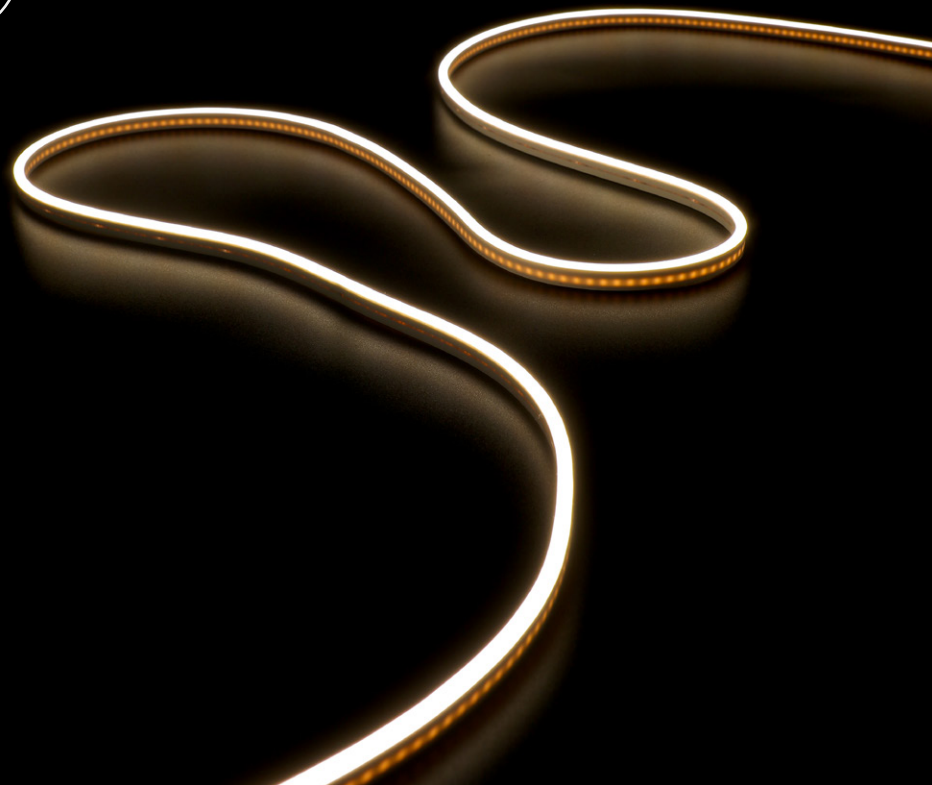

4x8mm

4x10mm

4x10(T)mm

6x6mm

Free cut 3x8mm White

24V / 6W

Extrusion process, lights soft and uniform.
 3mm wide with ultra narrow output.
 Bendable at horizontal direction.
 Robust housing with high quality silicon.
 Cut-able for flexible application.