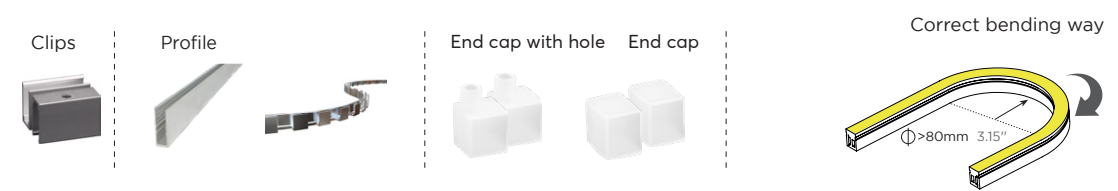

Note: 'x' (CCT) = "27"(2700K) / "30"(3000K) / "40"(4000K) / "50"(5000K) / "60"(6000K), Please contact us for more information.

Dimension

LONG-RUN NEON

End cap

Accessories

* Please contact our sales for the latest details and certifications