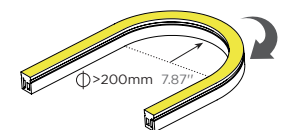

Note: 'x' (CCT) = "27"(2700K) / "30"(3000K) / "40"(4000K) / "50"(5000K) / "60"(6000K), Please contact us for more information.

Dimension

IP68 NEON

End cap

Ordinary End Cap

Accessories

Correct bending way

* Please contact our sales for the latest details and certifications