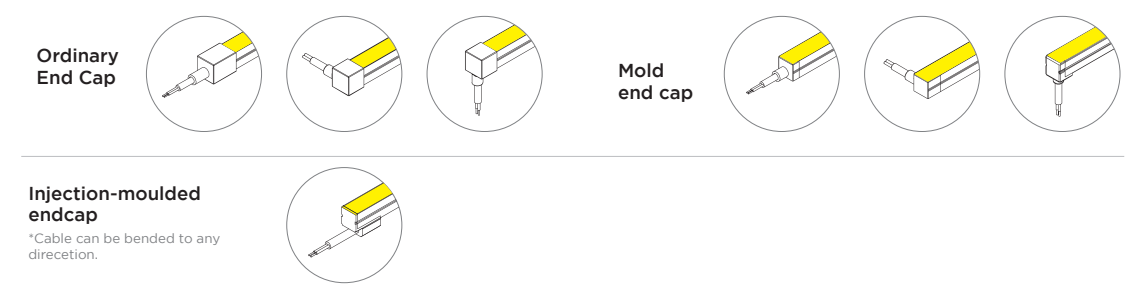

Long-Run NEON

Up to 30m 16x16mm White

Ultra-Long, up to 30m.
Seamless and uniform light output, dot free, bendable at horizontal direction.
IP67 protection, robust housing with high quality silicon, uv proof for true outdoor application.
Single power supply 20 meters, easy to connect and install.

LONG-RUN NEON

Top Bending

White **White 6W**
FEN06W-P7-G2 28LZ9x 24VT120S 1616L30

Voltage	DC24V
Power	6W/M 1.82W/ft
CRI	90 (2835LEDs)
Led Qty	120LEDs/M 36LEDs/ft
Cutting Length	50mm 1.97"
Waterproof grade	IP67
Length/Reel	30m 98.42ft

Lumens		
● 2700K	300lm/m	91lm/ft
● 3000K	330lm/m	101lm/ft
● 4000K	360lm/m	110lm/ft
○ 6000K	360lm/m	110lm/ft

Note: 'x' (CCT) = "27"(2700K) / "30"(3000K) / "40"(4000K) / "50"(5000K) / "60"(6000K), Please contact us for more information.

Dimension

End cap

LONG-RUN NEON