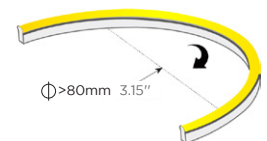

* Please contact our sales for the latest details and certifications

SIDE BENDING SERIES