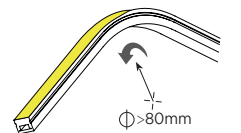

Note:'x' (CCT) = "27"(2700K) / "30"(3000K) / "40"(4000K) / "50"(5000K) / "60"(6000K), Please contact us for more information.

Dimension

TOP BENDING SERIES

End cap

Accessories

Correct bending way

* Please contact our sales for the latest details and certifications