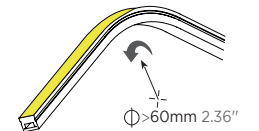

Note: 'x' (CCT) = "27"(2700K) / "30"(3000K) / "40"(4000K) / "50"(5000K) / "60"(6000K), Please contact us for more information.

Dimension

End cap

Accessories

Correct bending way

* Please contact our sales for the latest details and certifications