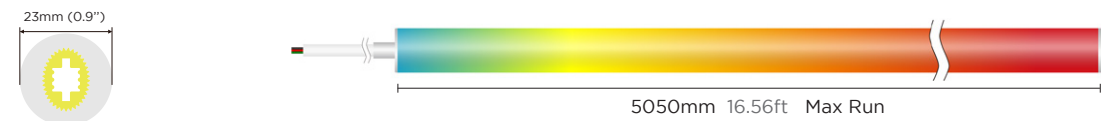

Dimension

Accessories

Clips

Feeder cap

* Please contact our sales for the latest details and certifications