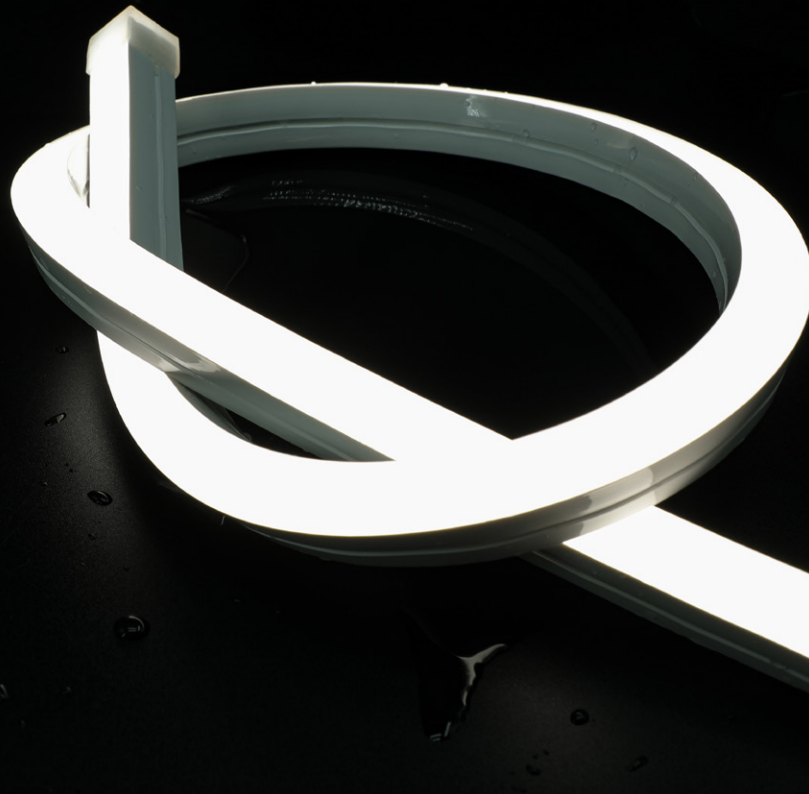

3D Bending

16x18mm White 24V / 14W

Flexible installation.
Achieve the creativity break
through space limitation.

3D BENDING

White **16x18mm White 14W**
Product NO. FEN14WTS-P7-G1 28AH9x 24V120S3 1618L05

Voltage	DC24V	Lumens		
Power	14W/M 4.27W/ft	● 2700K	700lm/m	213lm/ft
CRI	90 (2835LEDs)	● 3000K	740lm/m	225lm/ft
Led Qty	120LEDs/M 36LEDs/ft	● 4000K	760lm/m	232lm/ft
Cutting Length	25mm 0.98"	○ 6000K	760lm/m	232lm/ft
Waterproof grade	IP67			
Length/Reel	5050mm 16.56ft			

Note: 'x' (CCT) = "27"(2700K) / "30"(3000K) / "40"(4000K) / "50"(5000K) / "60"(6000K), Please contact us for more information.