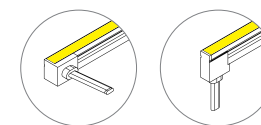

Note: 'x' (CCT) = "27"(2700K) / "30"(3000K) / "40"(4000K) / "50"(5000K) / "60"(6000K), Please contact us for more information.

Dimension

End cap

Injection-moulded endcap

*Cable can be bended to any direction.