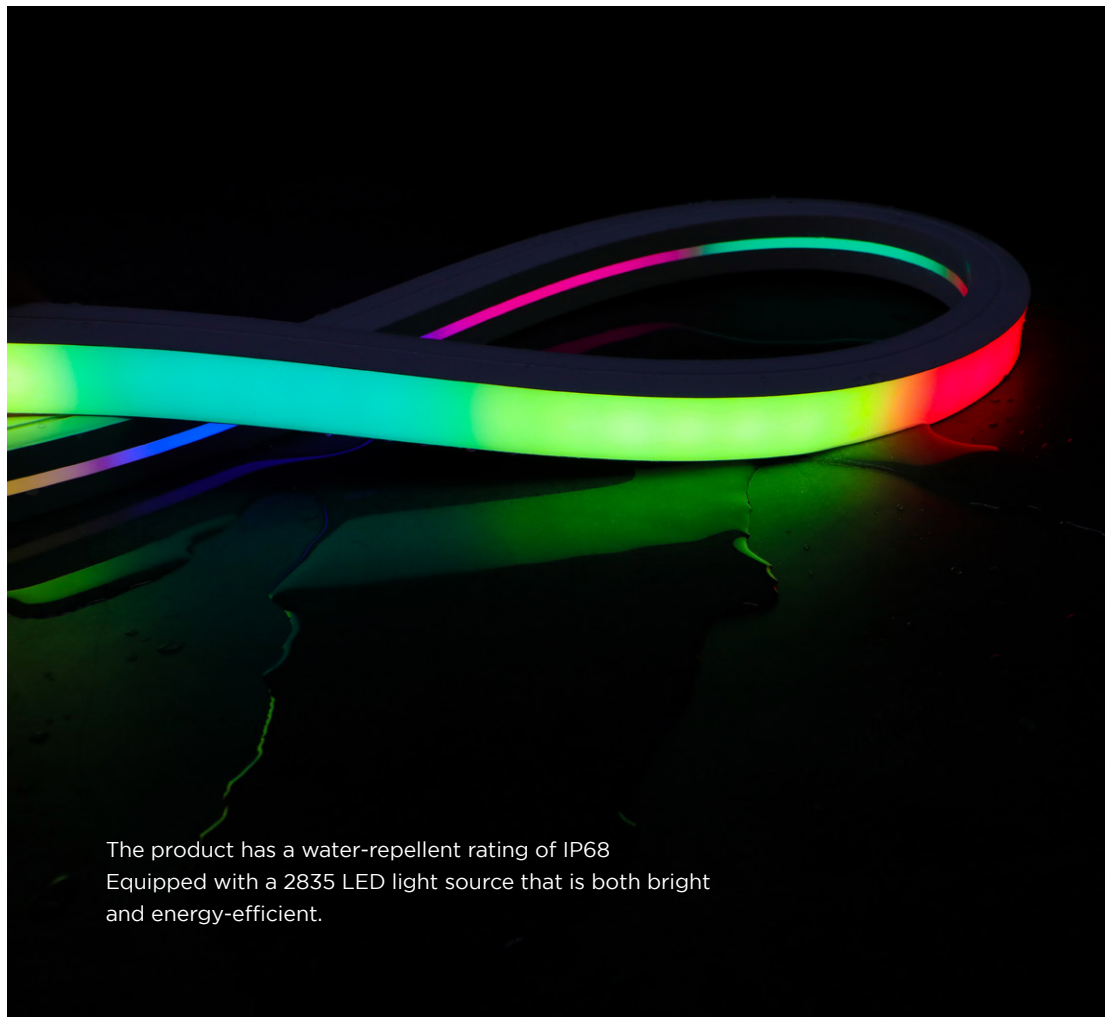

IP68 NEON

20x18mm DMX RGBW 24V / 16W

The product has a water-repellent rating of IP68
Equipped with a 2835 LED light source that is both bright
and energy-efficient.

Top Bending

20x18mm DMX RGBW 16W
Product NO. FEN16D-P8-G2 50ZRGB9x 24VD70S7 2018L05

Voltage		Lumens		
DC24V		● R	65lm/m	19lm/ft
Power		● G	177lm/m	54lm/ft
16W/M 4.87W/ft		● B	37lm/m	11lm/ft
CRI		● 4000K	170lm/m	52lm/ft
90 (5050LEDs)				
Led Qty				
70LEDs/M 21LEDs/ft				
Cutting Length				
100mm 3.94"				
Waterproof grade				
IP68				
Length/Reel				
5m 16.56ft				

Note: 'x' (CCT) = "27"(2700K) / "30"(3000K) / "40"(4000K) / "50"(5000K) / "60"(6000K), Please contact us for more information.