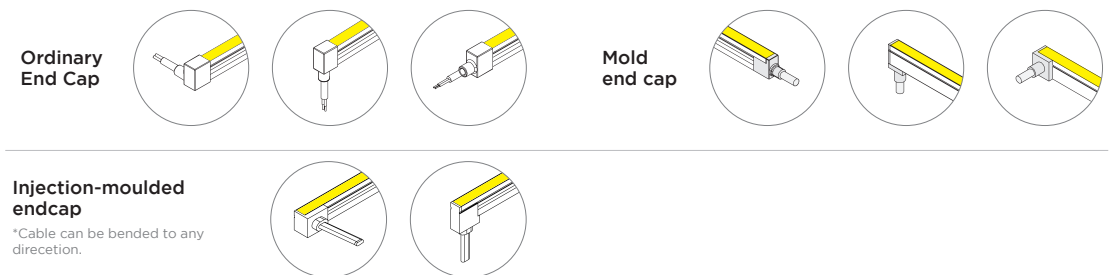

Digital colorful

12x20mm DMX Controlled RGBW

24V

Seamless and uniform light output, dot free.
Built-in IC/SM18522PS, DMX512 signal protocol, single color, gradient color change, chasing, anima on and scene display.

Accessories

Correct bending way

* Please contact our sales for the latest details and certifications

Side Bending

12x20mm DMX Controlled RGBW 12W

Product NO.
FEN12DS-P7-G1 50ZRGB8x 24VD56S7
1220L05

12x20mm DMX Controlled RGBW 14W

Product NO.
FEN14DS-P7-G1 50ZRGB840 24VD70S7
1220L05

Parameter	12x20mm DMX Controlled RGBW 12W	12x20mm DMX Controlled RGBW 14W
Voltage	DC24V	DC24V
Power	12W/M 3.65W/ft	14W/M 34.26W/ft
CRI	80 (5050LEDs)	80 (5050LEDs)
Led Qty	56LEDs/M 17LEDs/ft	70LEDs/M 21LEDs/ft
Cutting Length	125mm 4.92"	100mm 3.94"
Waterproof grade	IP67	IP67
Length/Reel	5050mm 16.56ft	5050mm 16.56ft
Lumens		
● R	25lm/m 8lm/ft	42lm/m 13lm/ft
● G	72lm/m 22lm/ft	99lm/m 30lm/ft
● B	22lm/m 7lm/ft	28lm/m 9lm/ft
● 6000K	122lm/m 37lm/ft	128lm/m 39lm/ft

Dimension

End cap