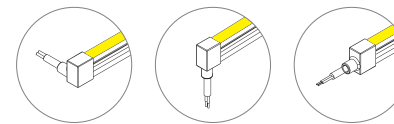

End cap

Ordinary End Cap