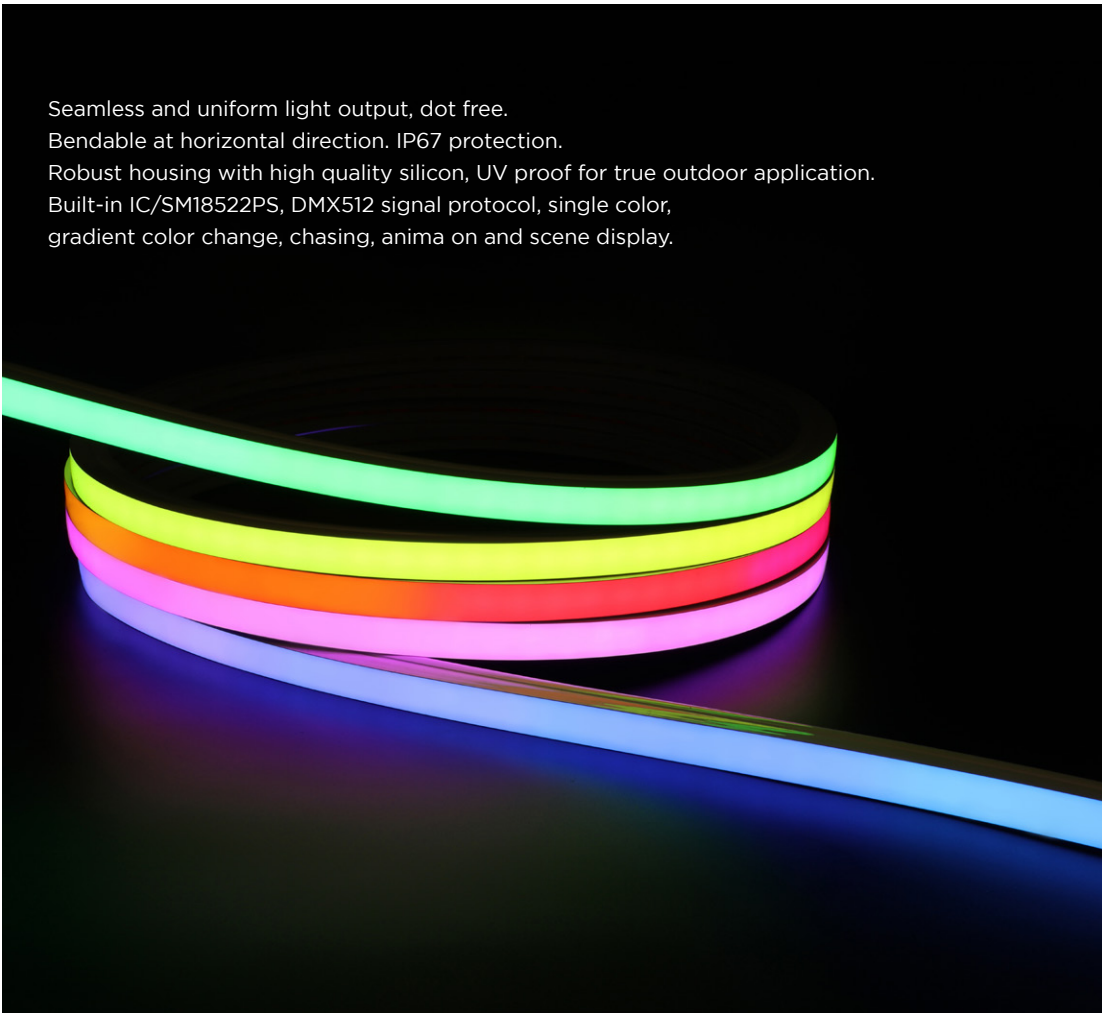

DIGITAL COLORFUL

Top bending

16x16mm
16x20mm
25x25mm
30x17mm

Side bending

10x18mm
12x20mm
12x25mm
16x20mm

16x16mm DMX RGBW

24V / 14W

Seamless and uniform light output, dot free.
 Bendable at horizontal direction. IP67 protection.
 Robust housing with high quality silicon, UV proof for true outdoor application.
 Built-in IC/SM18522PS, DMX512 signal protocol, single color,
 gradient color change, chasing, anima on and scene display.