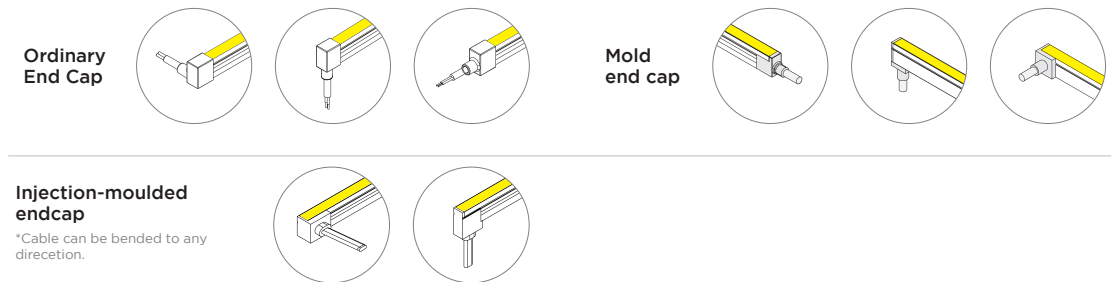

Up to 20m

10x18mm White

24V / 10W

LONG-RUN NEON

Side Bending

White **10x18mm White 10W**
Product NO. FEN10WS-P7-G1 28HZ9x 24VC120S 1018L20

Voltage	DC24V	Lumens		
Power	9.6W/M 2.93W/ft	● 2700K	240lm/m	73lm/ft
CRI	90 (2835LEDs)	● 3000K	260lm/m	79lm/ft
Led Qty	120LEDs/M 36LEDs/ft	● 4000K	290lm/m	88lm/ft
Cutting Length	50mm 1.97"	○ 6000K	290lm/m	88lm/ft
Waterproof grade	IP67			
Length/Reel	20m 65.62ft			

Note: 'x' (CCT) = "27"(2700K) / "30"(3000K) / "40"(4000K) / "50"(5000K) / "60"(6000K), Please contact us for more information.

Dimension

LONG-RUN NEON

End cap

Accessories

* Please contact our sales for the latest details and certifications