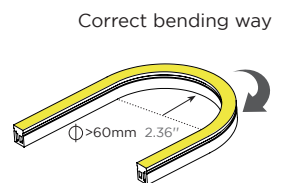

Accessories

* Please contact our sales for the latest details and certifications