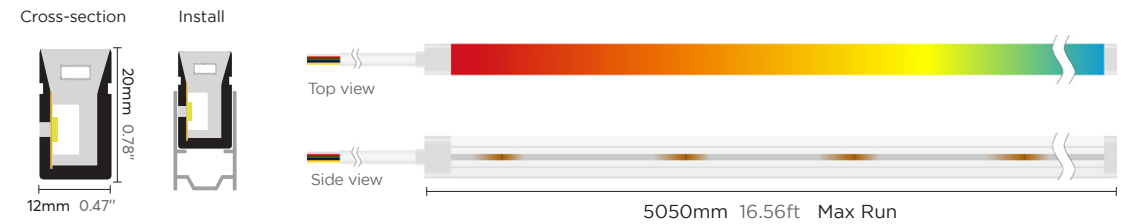

Dimension

End cap

Injection-moulded end cap
*Cable can be bended to any direction.

DIGITAL COLORFUL

DIGITAL COLORFUL

Digital colorful

12x25mm DMX Controlled RGBW

24V / 15W