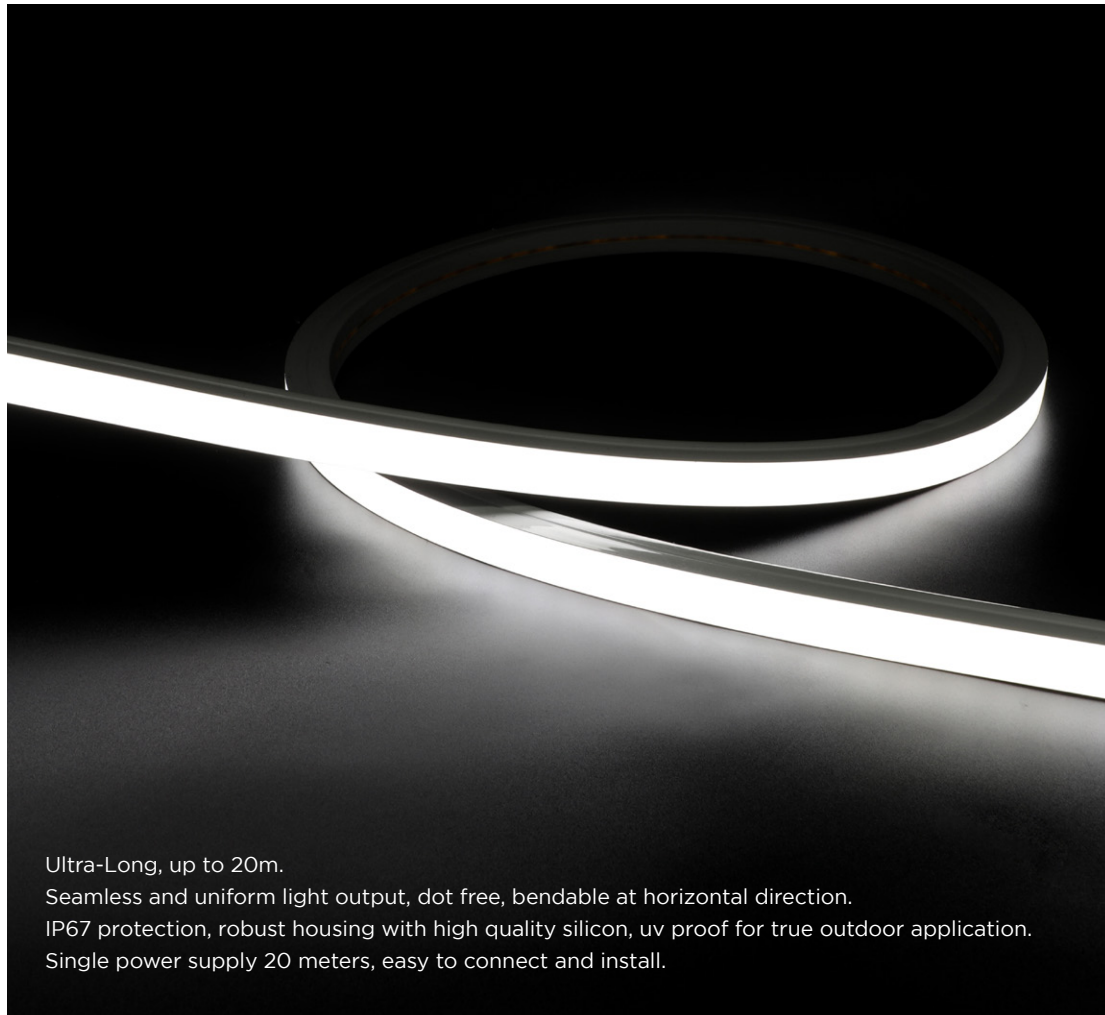

Long-Run NEON

Up to 20m 16x16mm White

Ultra-Long, up to 20m.
Seamless and uniform light output, dot free, bendable at horizontal direction.
IP67 protection, robust housing with high quality silicon, uv proof for true outdoor application.
Single power supply 20 meters, easy to connect and install.