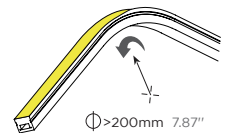

Note: 'x' (CCT) = "27"(2700K) / "30"(3000K) / "40"(4000K) / "50"(5000K) / "60"(6000K), Please contact us for more information.

Dimension

End cap

Ordinary End Cap

Accessories

Correct bending way

* Please contact our sales for the latest details and certifications