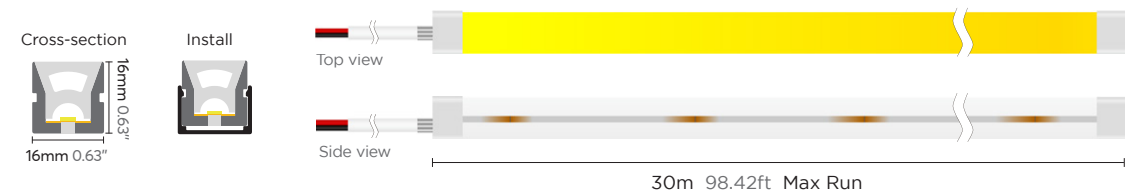

Long-Run NEON

Up to 30m 16x16mm White

Ultra-Long, up to 30m.
Seamless and uniform light output, dot free, bendable at horizontal direction.
IP67 protection, robust housing with high quality silicon, uv proof for true outdoor application.
Single power supply 20 meters, easy to connect and install.

LONG-RUN NEON

Top Bending

White **White 6W**
FEN06W-P7-G2 28LZ9x 24VT120S 1616L30

Voltage	DC24V
Power	6W/M 1.82W/ft
CRI	90 (2835LEDs)
Led Qty	120LEDs/M 36LEDs/ft
Cutting Length	50mm 1.97"
Waterproof grade	IP67
Length/Reel	30m 98.42ft

Lumens		
● 2700K	300lm/m	91lm/ft
● 3000K	330lm/m	101lm/ft
● 4000K	360lm/m	110lm/ft
○ 6000K	360lm/m	110lm/ft

Note: 'x' (CCT) = "27"(2700K) / "30"(3000K) / "40"(4000K) / "50"(5000K) / "60"(6000K), Please contact us for more information.

Dimension

End cap

LONG-RUN NEON