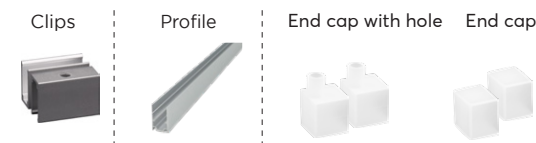

Note: 'x' (CCT) = "27"(2700K) / "30"(3000K) / "40"(4000K) / "50"(5000K) / "60"(6000K), Please contact us for more information.

Dimension

IP68 NEON

End cap

Ordinary End Cap

Accessories

Correct bending way

* Please contact our sales for the latest details and certifications