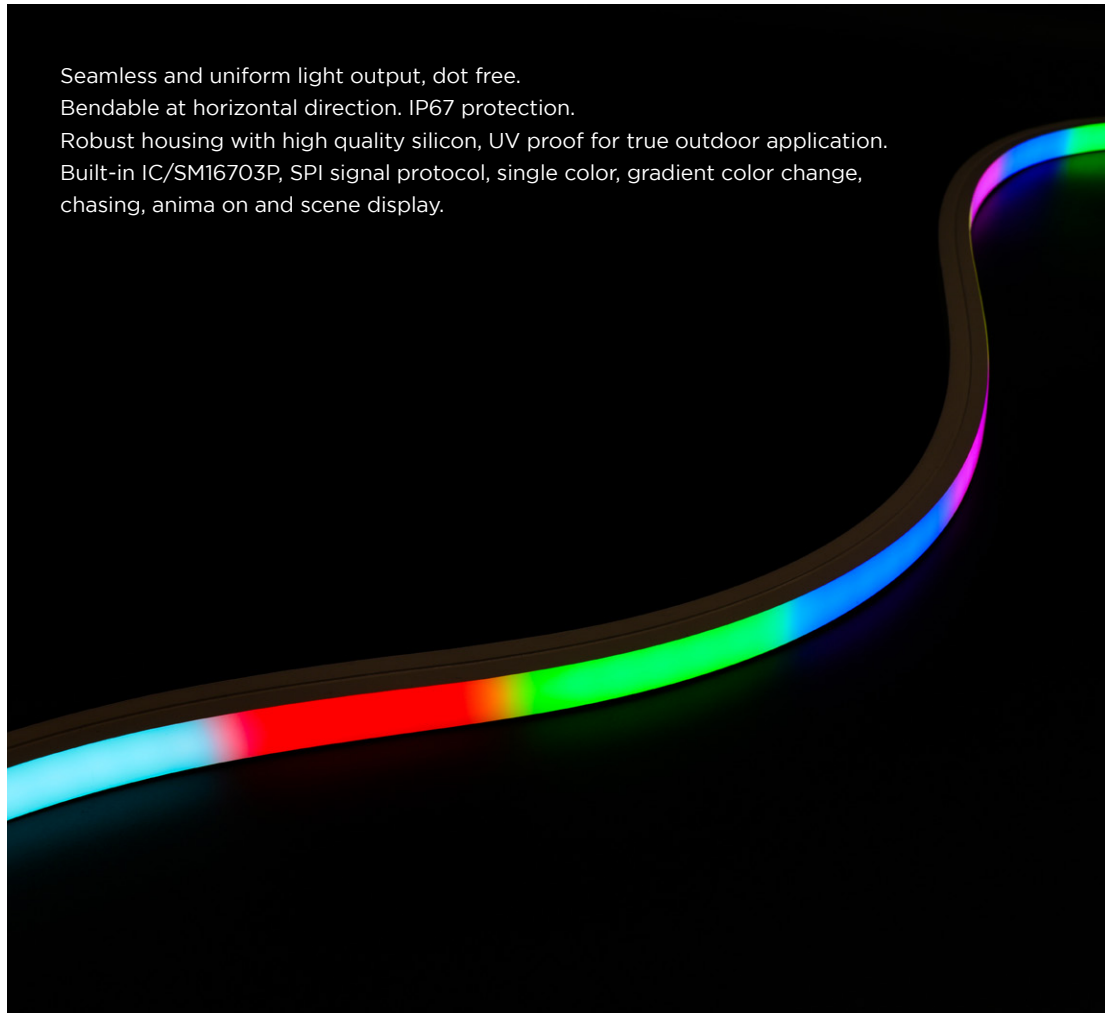

Long-Run NEON

Up to 15m

16x16mm

Digital colorful SPI RGBW

Seamless and uniform light output, dot free.
Bendable at horizontal direction. IP67 protection.
Robust housing with high quality silicon, UV proof for true outdoor application.
Built-in IC/SM16703P, SPI signal protocol, single color, gradient color change, chasing, anima on and scene display.

LONG-RUN NEON

Top Bending

SPI RGBW 12W
FEN12D-P7-G2 50ZRGB8x 24VS80S 1616L10

SPI RGBW 6W
FEN06D-P7-G2 50ZRGB8x 24VS80S 1616L15

Voltage	DC24V	DC24V
Power	12W/M 3.66W/ft	6W/M 1.83W/ft
CRI	80 (5050LEDs)	80 (5050LEDs)
Led Qty	80LEDs/M 24LEDs/ft	80LEDs/M 24LEDs/ft
Cutting Length	100mm 3.94"	100mm 3.94"
Waterproof grade	IP67	IP67
Length/Reel	10m 32.8ft	15m 49.21ft

Lumens

R	31lm/m 9lm/ft	31lm/m 9lm/ft
G	107lm/m 33lm/ft	107lm/m 33lm/ft
B	25lm/m 8lm/ft	25lm/m 8lm/ft
3000K	342lm/m 104lm/ft	170lm/m 52lm/ft

Note: 'x' (CCT) = "27"(2700K) / "30"(3000K) / "40"(4000K) / "50"(5000K) / "60"(6000K), Please contact us for more information.

LONG-RUN NEON