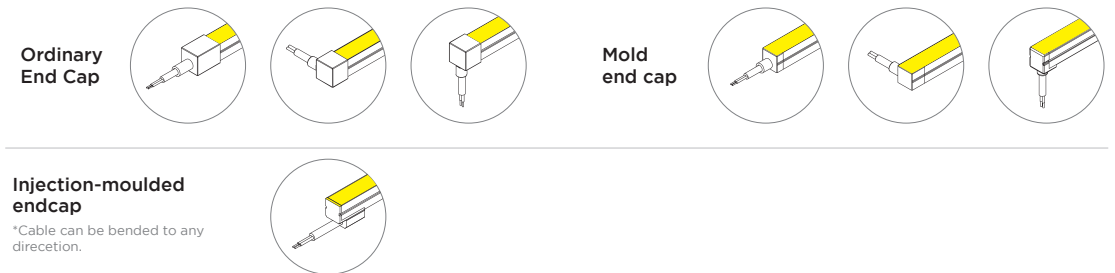

16x16mm DMX RGBW

24V / 14W

Seamless and uniform light output, dot free.
Bendable at horizontal direction. IP67 protection.
Robust housing with high quality silicon, UV proof for true outdoor application.
Built-in IC/SM18522PS, DMX512 signal protocol, single color,
gradient color change, chasing, anima on and scene display.

Top Bending

16x16mm DMX RGBW 14W
Product NO. FEN14D-P7-G1 50ZRGB8X 24VD80S10 1616L05

Voltage	DC24V	Lumens		
Power	14W/M 4.26W/ft	● R	40lm/m	12lm/ft
CRI	80 (5050LEDs)	● G	128lm/m	39lm/ft
Led Qty	80LEDs/M 24LEDs/ft	● B	31lm/m	9lm/ft
Cutting Length	125mm 4.92"	● 2700K	130lm/m	40lm/ft
Waterproof grade	IP67			
Length/Reel	5m 16.56ft			

Dimension

End cap

Accessories

* Please contact our sales for the latest details and certifications