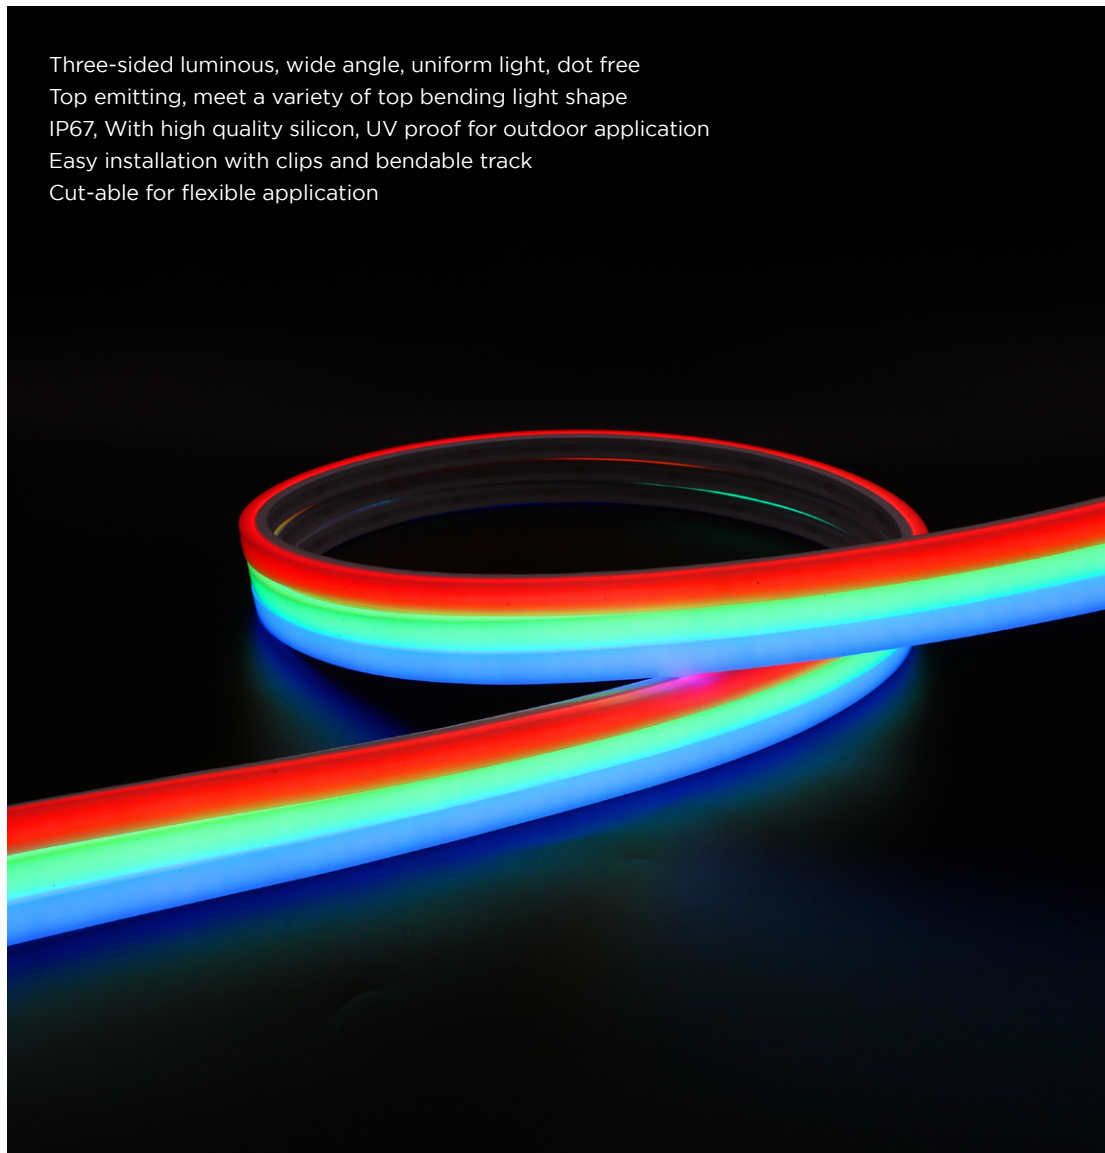

* Please contact our sales for the latest details and certifications

Top bending series

10x10mm RGB 24V / 14W

Three-sided luminous, wide angle, uniform light, dot free
 Top emitting, meet a variety of top bending light shape
 IP67, With high quality silicon, UV proof for outdoor application
 Easy installation with clips and bendable track
 Cut-able for flexible application