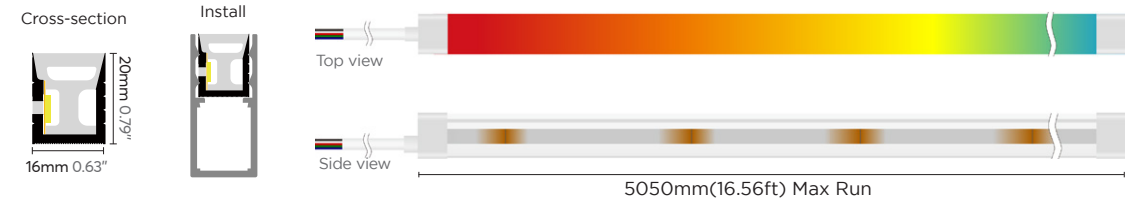

Dimension

DIGITAL COLORFUL

End cap

Ordinary End Cap

Accessories

Correct bending way

* Please contact our sales for the latest details and certifications

NEON Accessories