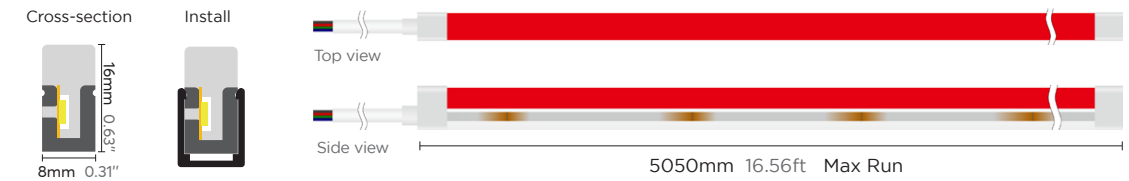

Dimension

SIDE BENDING SERIES