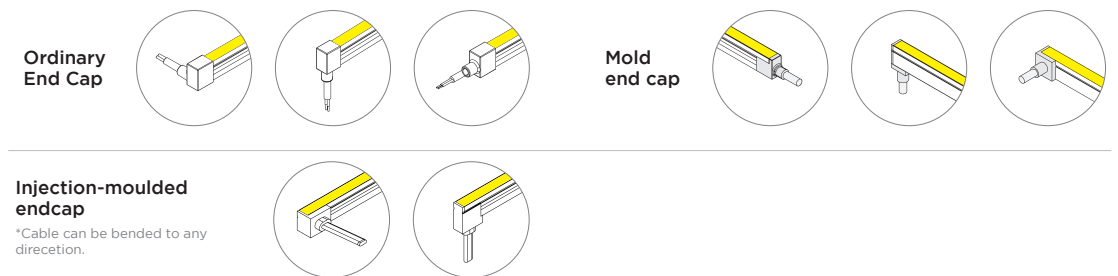

Up to 10m

6x12mm White

24V / 5W

6mm light-emitting surface, uniform light, dot free.
Side emitting, meet a variety of side bending light shape.
Robust housing with high quality silicon, UV proof for true outdoor application.
Easy installation with clips and bendable track.
Cutable for flexible application.

LONG-RUN NEON

LONG-RUN NEON

Side Bending

White **6x12mm White 5W**
Product NO. FEN05WS-P7-G1 28HZ9x 24V120S 0612L10

Voltage	DC24V	Lumens		
Power	4.8W/M 1.46W/ft	● 2700K	135lm/m	41lm/ft
CRI	90 (2835LEDs)	● 3000K	145lm/m	44lm/ft
Led Qty	120LEDs/M 36LEDs/ft	● 4000K	150lm/m	46lm/ft
Cutting Length	50mm 1.97"	○ 6000K	145lm/m	44lm/ft
Waterproof grade	IP67			
Length/Reel	10m 32.81ft			

Note: 'x' (CCT) = "27"(2700K) / "30"(3000K) / "40"(4000K) / "50"(5000K) / "60"(6000K), Please contact us for more information.

Dimension

End cap

Accessories

* Please contact our sales for the latest details and certifications