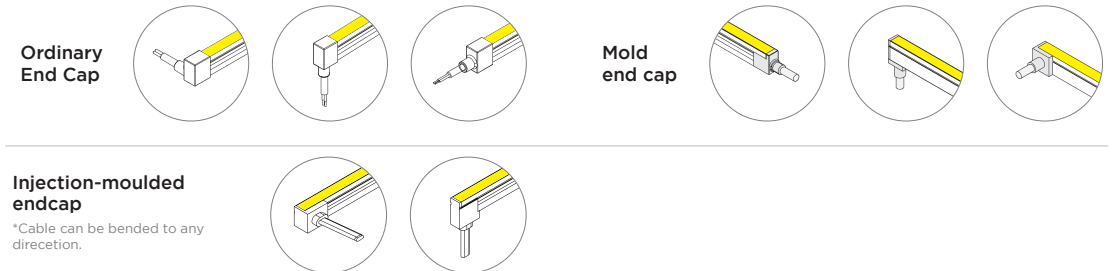

Side bending series

6x12mm White

24V / 10W

6mm light-emitting surface, uniform light, dot free.
Side emitting, meet a variety of side bending light shape.
Robust housing with high quality silicon, UV proof for true outdoor application.
Easy installation with clips and bendable track.
Cuttable for flexible application.

SIDE BENDING SERIES

White **6x12mm White 10W**
Product NO. FEN10WS-P7-G1 28HZ9x 24V140S7 0612L05

Voltage	DC24V	Lumens	
Power	10W/M 3.04W/ft	● 2700K	280lm/m 85lm/ft
CRI	90 (2835LEDs)	● 3000K	280lm/m 85lm/ft
Led Qty	140LEDs/M 42LEDs/ft	● 4000K	285lm/m 87lm/ft
Cutting Length	50mm 1.97"	○ 6000K	285lm/m 87lm/ft
Waterproof grade	IP67		
Length/Reel	5050mm 16.56ft		

Note: 'x' (CCT) = "27"(2700K) / "30"(3000K) / "40"(4000K) / "50"(5000K) / "60"(6000K), Please contact us for more information.

Dimension

SIDE BENDING SERIES

End cap

Accessories

* Please contact our sales for the latest details and certifications