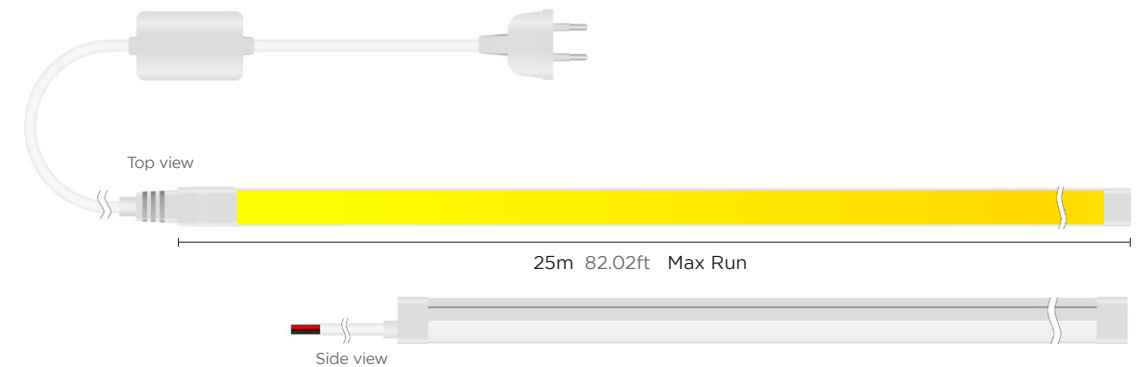

Note: 'x' (CCT) = "27"(2700K) / "30"(3000K) / "40"(4000K) / "50"(5000K) / "60"(6000K), Please contact us for more information.

Dimension

Cross-section Install

Side bending series

10x18mm RGB/RGBW

Seamless and uniform light output, dot free Bendable at horizontal direction.
Robust housing with high quality silicon, UV proof for true outdoor application.
Cut-able for flexible application, easy installation with clips and bendable track.