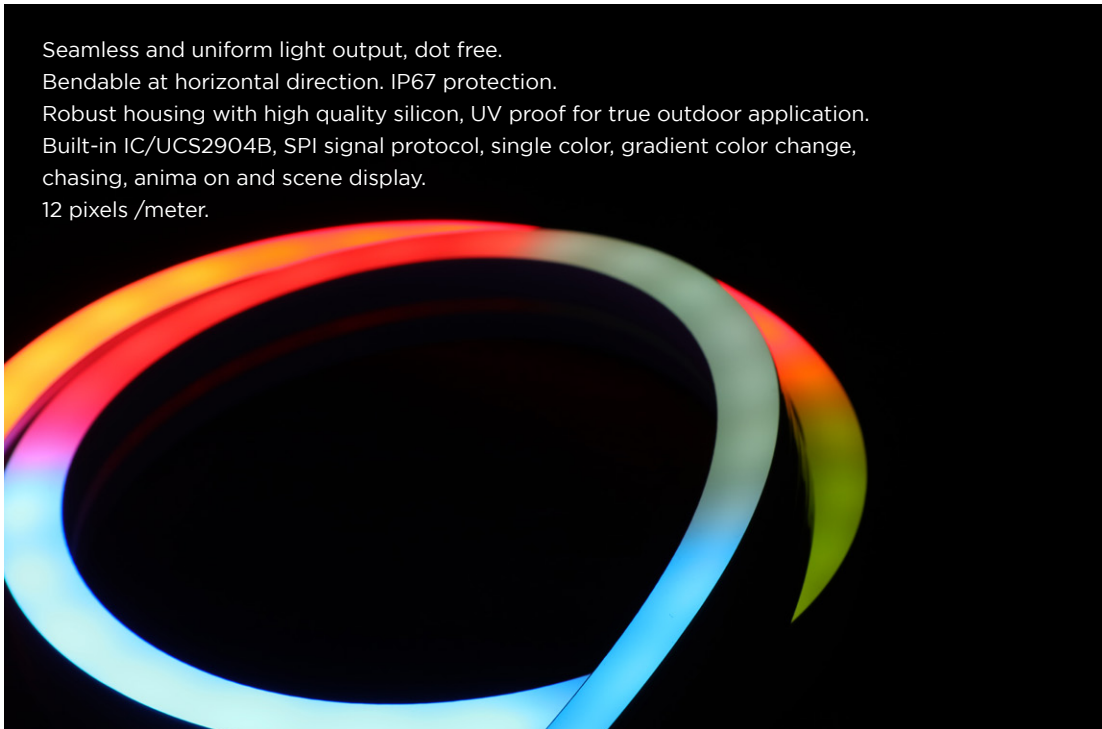

Dimension

End cap

Digital colorful

12x20mm SPI Controlled RGBW

24V

Seamless and uniform light output, dot free.
Bendable at horizontal direction. IP67 protection.
Robust housing with high quality silicon, UV proof for true outdoor application.
Built-in IC/UCS2904B, SPI signal protocol, single color, gradient color change, chasing, anima on and scene display.
12 pixels /meter.