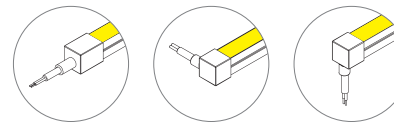

Note: 'x' (CCT) = "27"(2700K) / "30"(3000K) / "40"(4000K) / "50"(5000K) / "60"(6000K), Please contact us for more information.

Dimension

TOP BENDING SERIES

End cap

Ordinary End Cap

Accessories

Correct bending way