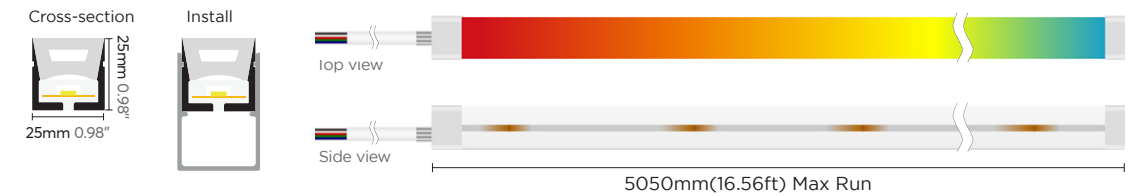

Dimension

End cap

Injection-moulded endcap

*Cable can be bended to any direction.

DIGITAL COLORFUL

DIGITAL COLORFUL