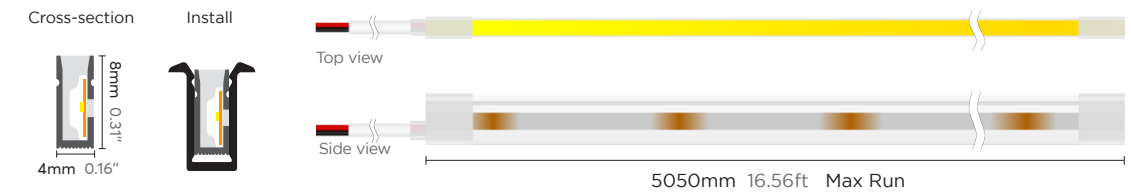

Dimension

MINI NEON

End cap

Accessories