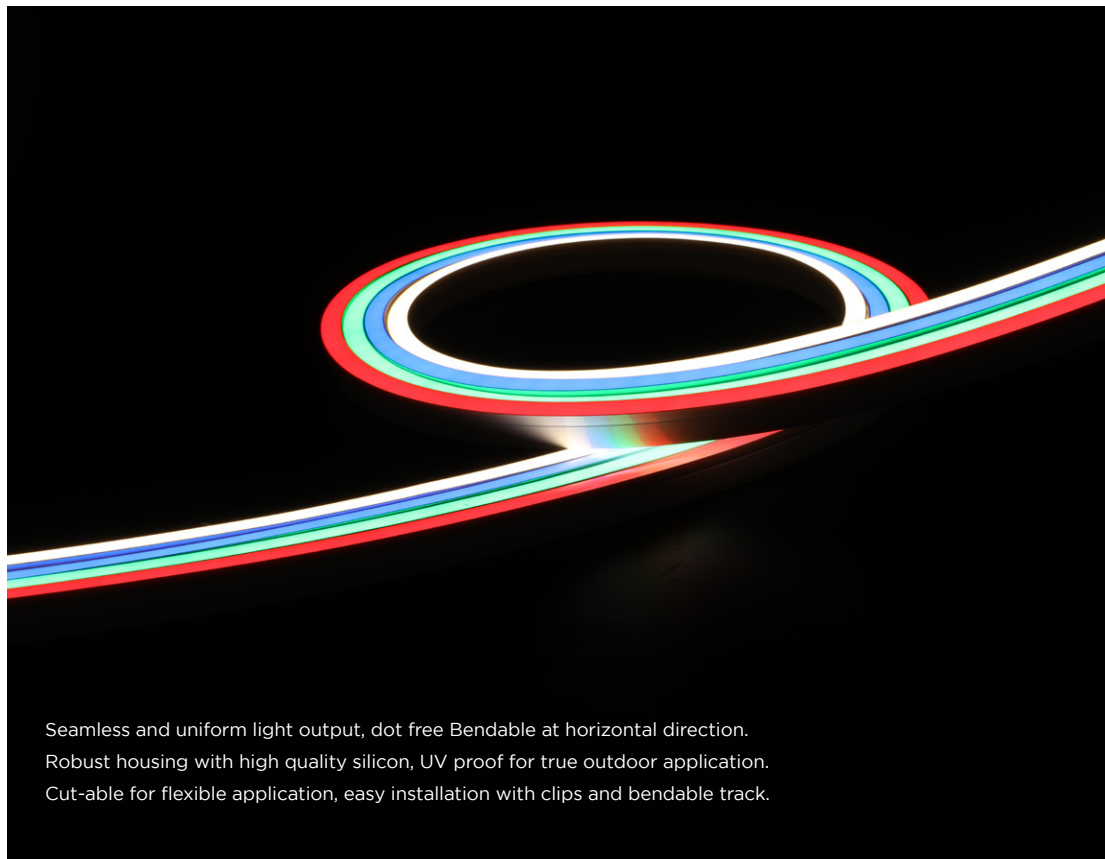

Note: 'x' (CCT) = "27"(2700K) / "30"(3000K) / "40"(4000K) / "50"(5000K) / "60"(6000K), Please contact us for more information.

Dimension

Cross-section Install

Side bending series

10x18mm RGB/RGBW

Seamless and uniform light output, dot free Bendable at horizontal direction.
Robust housing with high quality silicon, UV proof for true outdoor application.
Cut-able for flexible application, easy installation with clips and bendable track.