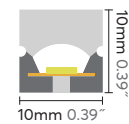

Dimension

Cross-section

Install