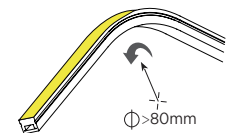

Dimension

DIGITAL COLORFUL

End cap

Accessories

Correct bending way

* Please contact our sales for the latest details and certifications

Digital colorful

25x25mm DMX Controlled RGB/RGBW