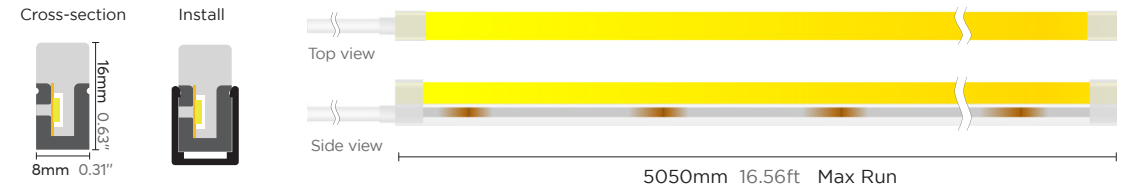

Side bending series

8x16mm White 24V / 12W

Three-sided luminous, wide angle, uniform light, dot free.
Bendable at horizontal direction.
Robust housing with high quality silicon, UV proof for true outdoor application.
Easy installation with clips and bendable track.
Cut-able for flexible application.

SIDE BENDING SERIES

White **8x16mm White 12W**
Product NO. FEN12WS-P7-G1 28HZ9x 24V140S7 0816L05

Voltage	DC24V	Lumens		
Power	12W/M 3.65W/ft	● 2700K	495lm/m	151lm/ft
CRI	90 (2835LEDs)	● 3000K	500lm/m	152lm/ft
Led Qty	140LEDs/M 42LEDs/ft	● 4000K	535lm/m	163lm/ft
Cutting Length	50mm 1.97"	○ 6000K	535lm/m	163lm/ft
Waterproof grade	IP67			
Length/Reel	5050mm 16.56ft			

Note: 'x' (CCT) = "27"(2700K) / "30"(3000K) / "40"(4000K) / "50"(5000K) / "60"(6000K), Please contact us for more information.

Dimension

End cap

Accessories

* Please contact our sales for the latest details and certifications

SIDE BENDING SERIES