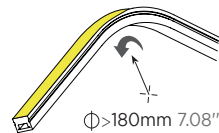

Correct bending way

* Please contact our sales for the latest details and certifications

Top Bending

DMX Controlled RGB 12W
FEN12D-P7-G1 50ZRGB 24VD56S7 2525L05

DMX Controlled RGBW 12W
FEN12D-P7-G1 50ZRGB9X 24VD56S7 2525L05

Voltage	DC24V	DC24V
Power	12W/M 3.65W/ft	12W/M 3.65W/ft
CRI	/ (5050LEDs)	90 (5050LEDs)
Led Qty	56LEDs/M 17LEDs/ft	56LEDs/M 17LEDs/ft
Cutting Length	125mm 4.92"	125mm 4.92"
Waterproof grade	IP67	IP67
Length/Reel	5050mm 16.56ft	5050mm 16.56ft
Lumens		
R	30lm/m 9lm/ft	30lm/m 9lm/ft
G	72lm/m 21lm/ft	72lm/m 21lm/ft
B	16lm/m 4lm/ft	16lm/m 4lm/ft
4000K	/ /	93lm/m 28lm/ft