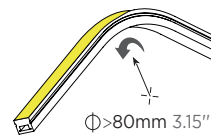

* Please contact our sales for the latest details and certifications

Correct bending way