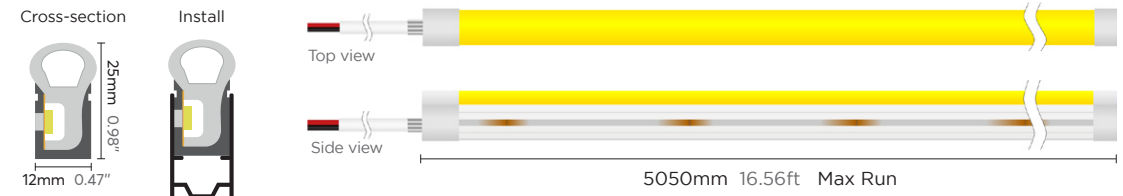

Dimension

End cap

Ordinary End Cap

Accessories

Clips

Profile

End cap with hole

End cap

Correct bending way

* Please contact our sales for the latest details and certifications

SIDE BENDING SERIES