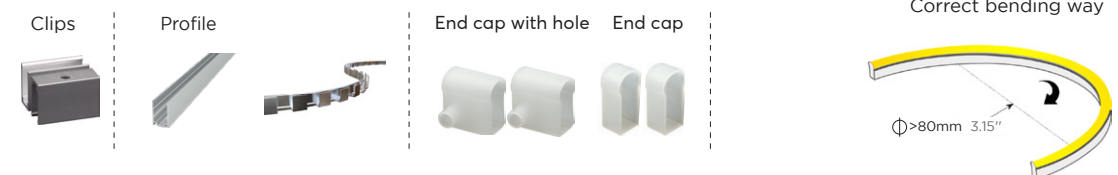

End cap

Accessories