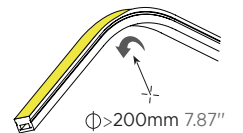

Note: 'x' (CCT) = "27"(2700K) / "30"(3000K) / "40"(4000K) / "50"(5000K) / "60"(6000K), Please contact us for more information.

Dimension

TOP BENDING SERIES

End cap

Ordinary End Cap

Accessories

Correct bending way