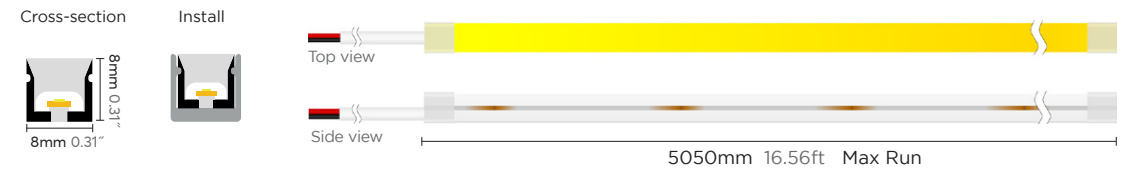

Dimension

End cap

Ordinary End Cap

Accessories

Clips

Profile

* Please contact our sales for the latest details and certifications

3D BENDING